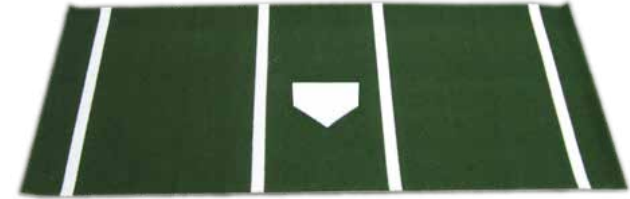

- Full Athletic Fields
- Sideline Turf
- Halos
- On Deck Circles
- Stance Mats
- Custom Logos
- Playgrounds
- Putting Greens
- Landscape

SPORTURF™

Custom Logos
and Applications

CUSTOM ON DECK CIRCLES

Custom on deck circles allow you to show off your team colors or logo while reducing your field maintenance at the same time. With synthetic turf, your field will always look professional, and your hitters will consistently warm up in the right areas.

Available in 4', 5', and 6' circles

CUSTOM HALOS

One of the best ways to inspire your team, impress your supporters, and earn respect from your competition is to outfit your field with a custom halo from Sporturf.

Available in 5' and 10', with or without wings

HOME PLATE STANCE MATS

Stance mats have become one of the most widely used practice aids for baseball teams. They are perfect for outdoor batting practice and for use in batting cages.

Home plate stance mats have tufted in white lines and a home plate. They are available in 6' X 12' and come in green or clay.