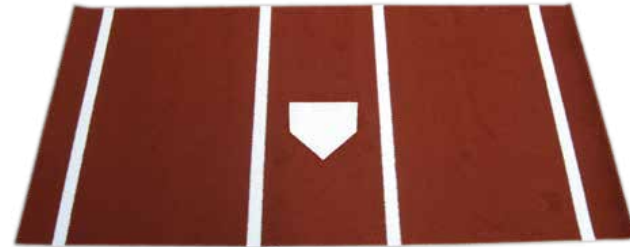

- Full Athletic Fields
- Sideline Turf
- Halos
- On Deck Circles
- Stance Mats
- Custom Logos
- Playgrounds
- Putting Greens
- Landscape

SPORTURF™

Custom Logos
and Applications

CUSTOM ON DECK CIRCLES

Custom on deck circles allow you to show off your team colors or logo while reducing your field maintenance at the same time. With synthetic turf, your field will always look professional, and your hitters will consistently warm up in the right areas.

Home plate stance mats have tufted in white lines and a home plate. They are available in 6' X 12' and come in green or clay.