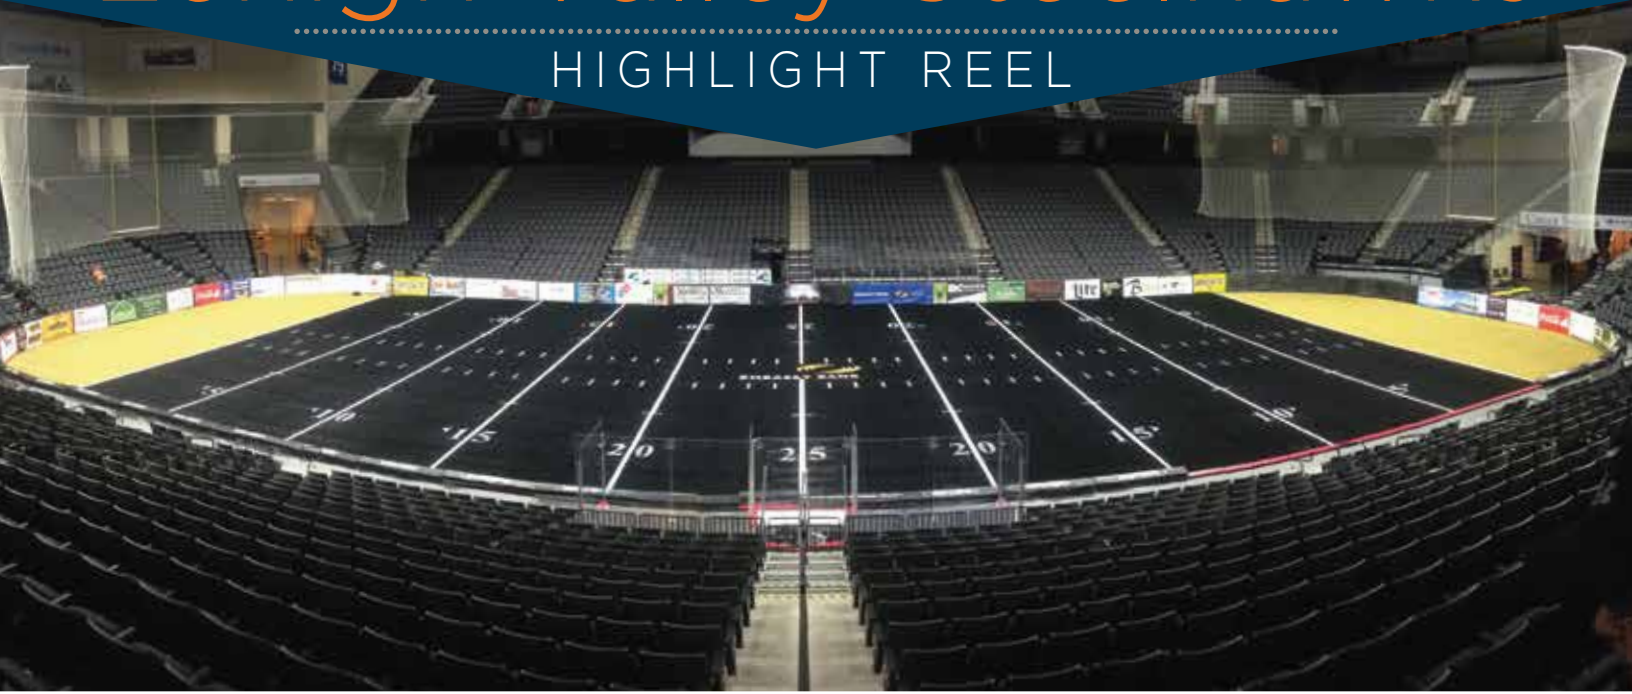

Lehigh Valley Steelhawks

HIGHLIGHT REEL

PPL CENTER ARENA

The Lehigh Valley Steelhawks are a professional Indoor football team that has been active in Bethlehem, PA since 2010. The Steelhawks play in the Professional Indoor Football League (PIFL) and their typical season runs from spring to early summer. This season, the Steelhawks had the opportunity to test out their brand new Fast Grass AT740 field supplied by Sporturf. Team officials chose a striking black field color that included a logo of the team sponsor, Embassy Bank. Executive V.P. and General Manager of the team, Mike Clark said, "Our fans absolutely love it! It's state-of-the-art and we highly recommend Sporturf™ to anyone looking to purchase a field!"

FACILITY

Lehigh Valley Steelhawks (2015)

CITY/STATE

Allentown, PA

INSTALLATION

Velcro/Portable Field

CONFERENCE

Professional Indoor Football League

OWNER/CONTACT

Mike Clark

FACTS & FIGURES

FORMERLY LOCATED IN Bethlehem, PA

TEAM FOUNDED IN 2010

CONFERENCE TITLES 1

SEATING CAPACITY 8,500

SINGLE-GAME TICKET PRICE \$8

SPORTURF™

HIGHLIGHT REEL

Fast Grass

PRODUCT

Fast Grass 40

FACE WT/PILE HEIGHT

40 oz / $\frac{3}{4}$ in

Our non-rubber infilled turf has all of the advantage of previous generations and then some. The benefits of Sporturf™ AT740 include high resistance to wear and the fact that messy infill is not required. The almost perfect 50/50 blend of nylon and polyethylene provides a true ball roll generally only found in high pile rubber infilled turf. Also, no rubber means less maintenance. Keep in mind, all Fast Grass systems can be outfitted with Velcro seams for ease of portability.