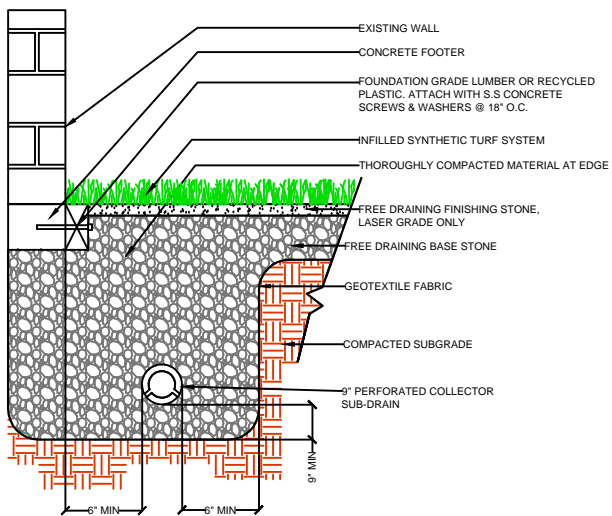

DRAWING NOT TO SCALE

NAILER BOARD

CURB

WALL

EQUIPMENT

PL919

SPORTURF

WWW.SPORTURF.COM
800-798-1056