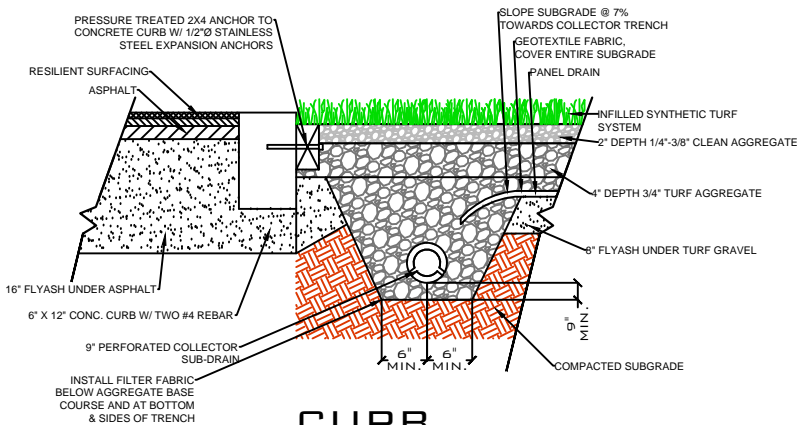

DRAWING NOT TO SCALE

NAILER BOARD

CURB

WALL

EQUIPMENT

PL919

SPORTURF

WWW.SPORTURF.COM
800-798-1056