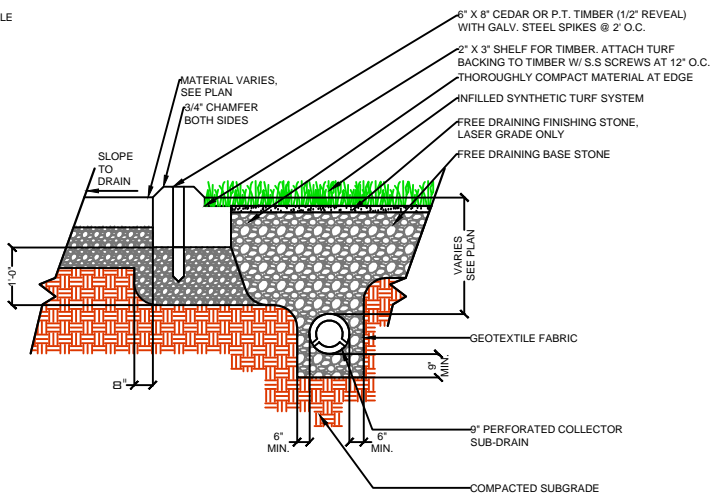

DRAWING NOT TO SCALE

NAILER BOARD

CURB

WALL

EQUIPMENT

PL919

SPORTURF

WWW.SPORTURF.COM
800-798-1056