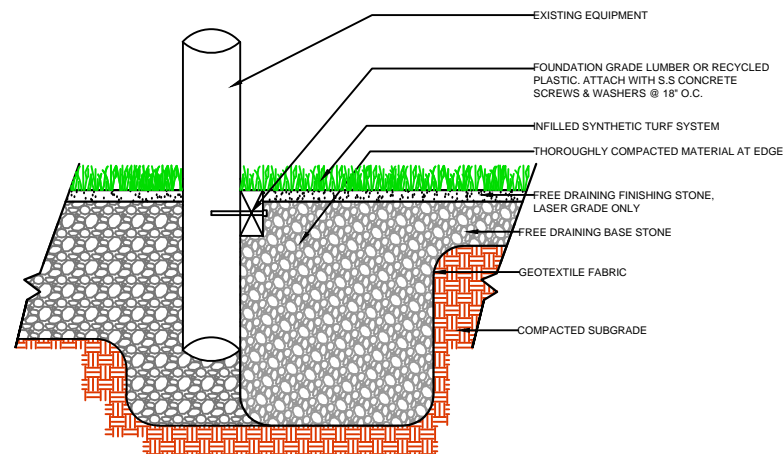

DRAWING NOT TO SCALE

NAILER BOARD

CURB

WALL

EQUIPMENT

PL919

SPORTURF

WWW.SPORTURF.COM
800-798-1056