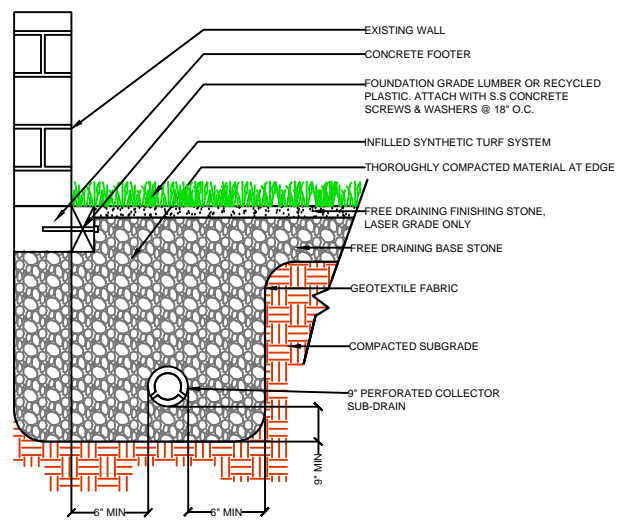

DRAWING NOT TO SCALE

NAILER BOARD

CURB

WALL

EQUIPMENT

PL322

SPORTURF
 WWW.SPORTURF.COM
 800-798-1056