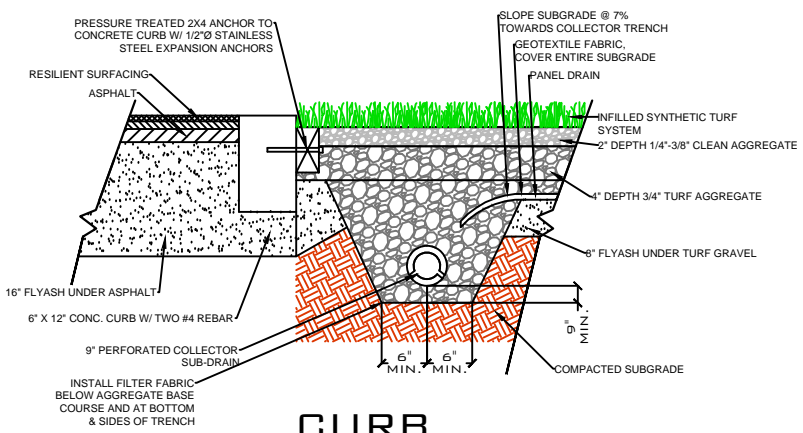

DRAWING NOT TO SCALE

NAILER BOARD

CURB

WALL

EQUIPMENT

PL322

SPORTURF
 WWW.SPORTURF.COM
 800-798-1056