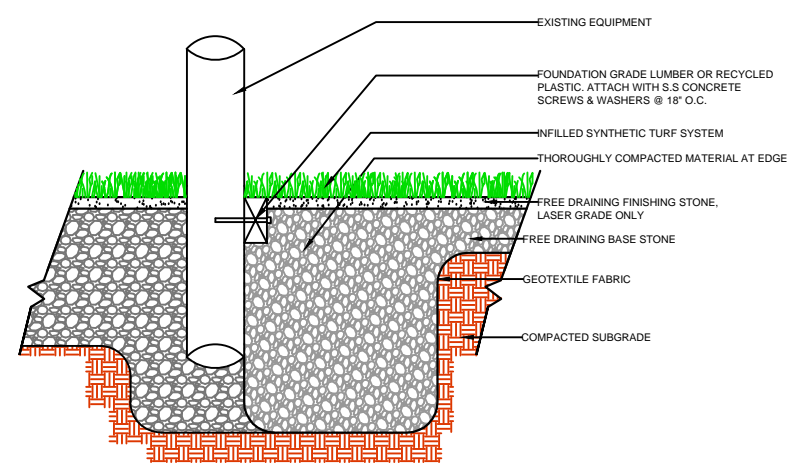

DRAWING NOT TO SCALE

NAILER BOARD

CURB

WALL

EQUIPMENT

PL322

SPORTURF
 WWW.SPORTURF.COM
 800-798-1056