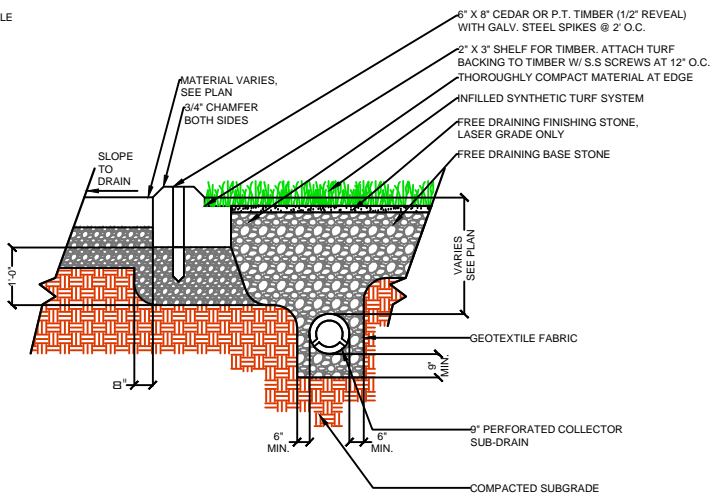

DRAWING NOT TO SCALE

NAILER BOARD

CURB

WALL

EQUIPMENT

PL322

SPORTURF
 WWW.SPORTURF.COM
 800-798-1056