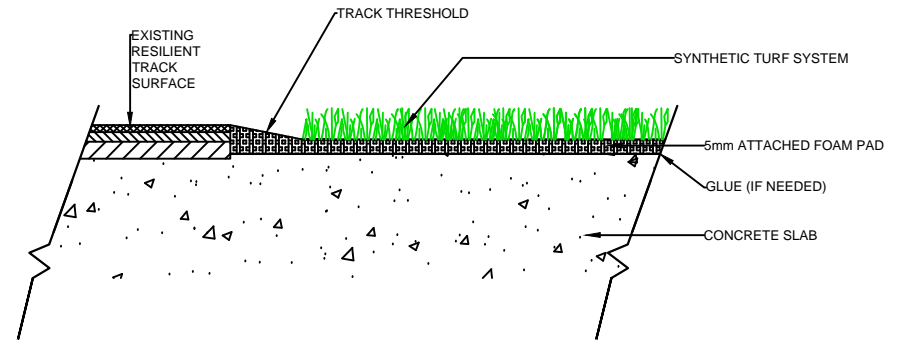

WALL

EQUIPMENT

NAILER BOARD

THRESHOLD

FAST GRASS  
AT755E

**SPORTURF**

WWW.SPORTURF.COM  
800-798-1056

**NAILER BOARD**

**THRESHOLD**

**WALL**

**EQUIPMENT**

**FAST GRASS  
AT755E**

**SPORTURF**

WWW.SPORTURF.COM  
800-798-1056