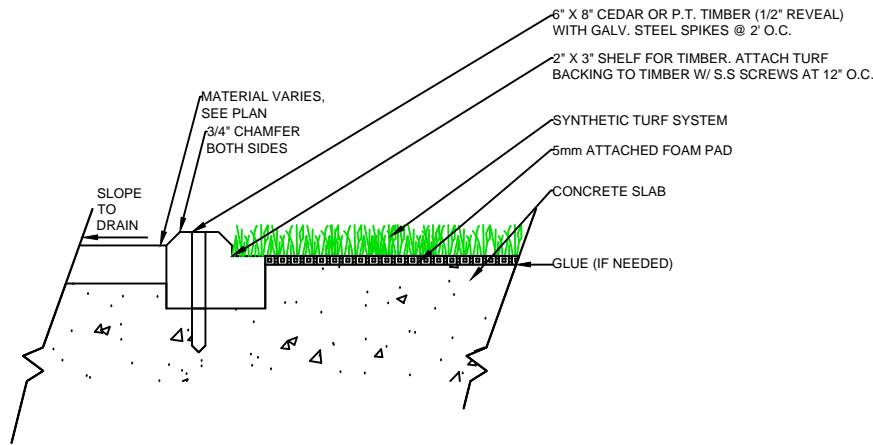

WALL

EQUIPMENT

NAILER BOARD

THRESHOLD

FAST GRASS  
AT755E

**SPORTURF**

WWW.SPORTURF.COM  
800-798-1056

**NAILER BOARD**

**THRESHOLD**

**WALL**

**EQUIPMENT**

**FAST GRASS  
AT755E**

**SPORTURF**

WWW.SPORTURF.COM  
800-798-1056