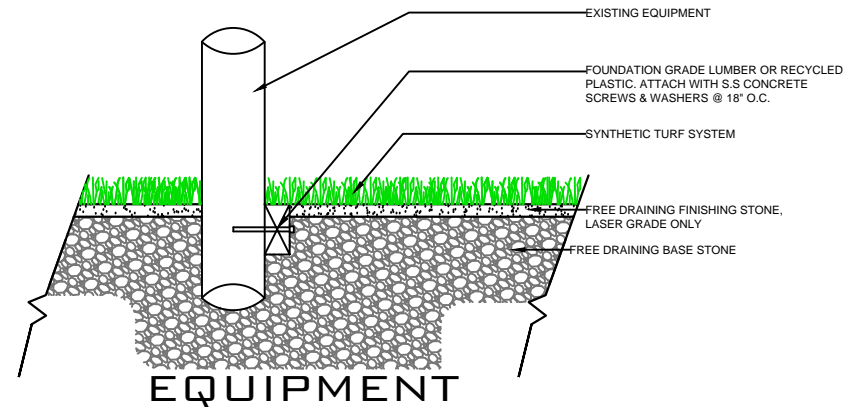

WALL

EQUIPMENT

NAILER BOARD

THRESHOLD

FAST GRASS  
AT755E

**SPORTURF**

WWW.SPORTURF.COM  
800-798-1056

**NAILER BOARD**

**THRESHOLD**

**WALL**

**EQUIPMENT**

**FAST GRASS  
AT755E**

**SPORTURF**

WWW.SPORTURF.COM  
800-798-1056