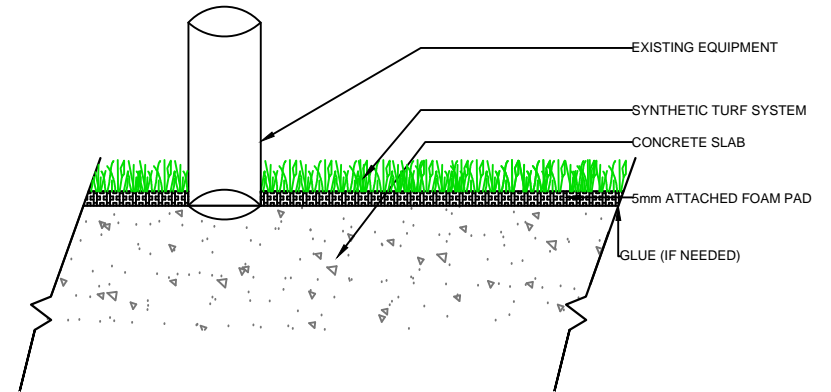

WALL

EQUIPMENT

NAILER BOARD

THRESHOLD

FAST GRASS  
AT755E

**SPORTURF**

WWW.SPORTURF.COM  
800-798-1056

**NAILER BOARD**

**THRESHOLD**

**WALL**

**EQUIPMENT**

**FAST GRASS  
AT755E**

**SPORTURF**

WWW.SPORTURF.COM  
800-798-1056