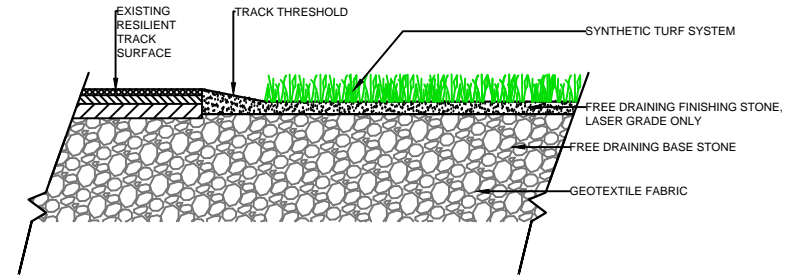

WALL

EQUIPMENT

NAILER BOARD

THRESHOLD

FAST GRASS  
AT755E

**SPORTURF**

WWW.SPORTURF.COM  
800-798-1056

**NAILER BOARD**

**THRESHOLD**

**WALL**

**EQUIPMENT**

**FAST GRASS  
AT755E**

**SPORTURF**

WWW.SPORTURF.COM  
800-798-1056