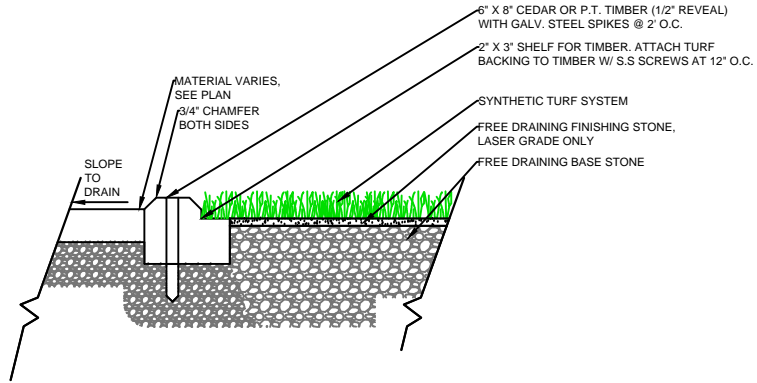

WALL

EQUIPMENT

NAILER BOARD

THRESHOLD

FAST GRASS  
AT755E

**SPORTURF**

WWW.SPORTURF.COM  
800-798-1056

**NAILER BOARD**

**THRESHOLD**

**WALL**

**EQUIPMENT**

**FAST GRASS  
AT755E**

**SPORTURF**

WWW.SPORTURF.COM  
800-798-1056