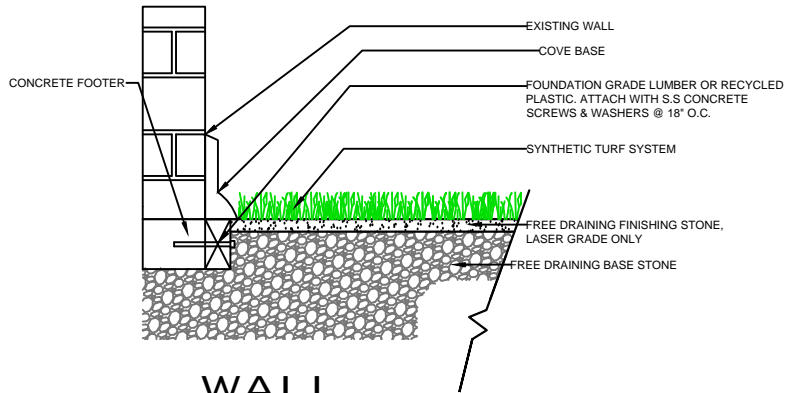

WALL

EQUIPMENT

NAILER BOARD

THRESHOLD

FAST GRASS  
AT755E

**SPORTURF**

WWW.SPORTURF.COM  
800-798-1056

**NAILER BOARD**

**THRESHOLD**

**WALL**

**EQUIPMENT**

**FAST GRASS  
AT755E**

**SPORTURF**

WWW.SPORTURF.COM  
800-798-1056