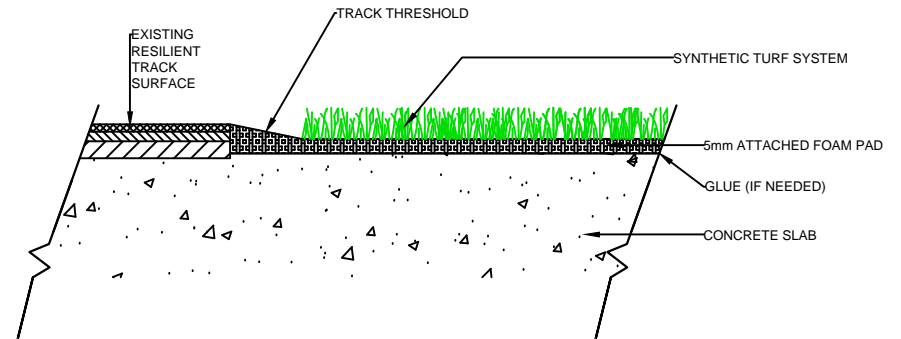

WALL

EQUIPMENT

NAILER BOARD

THRESHOLD

FAST GRASS  
AT740

**SPORTURF**

WWW.SPORTURF.COM  
800-798-1056

**NAILER BOARD**

**THRESHOLD**

**WALL**

**EQUIPMENT**

**FAST GRASS  
 AT740**

**SPORTURF**

WWW.SPORTURF.COM  
 800-798-1056