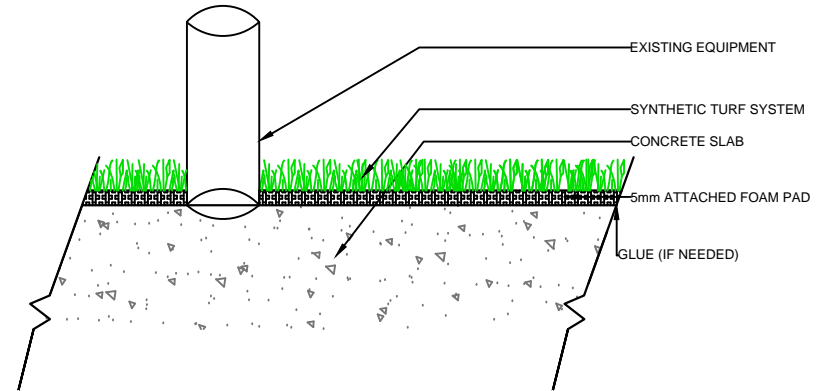

WALL

EQUIPMENT

NAILER BOARD

THRESHOLD

FAST GRASS  
AT740

**SPORTURF**

WWW.SPORTURF.COM  
800-798-1056

**NAILER BOARD**

**THRESHOLD**

**WALL**

**EQUIPMENT**

**FAST GRASS  
 AT740**

**SPORTURF**

WWW.SPORTURF.COM  
 800-798-1056