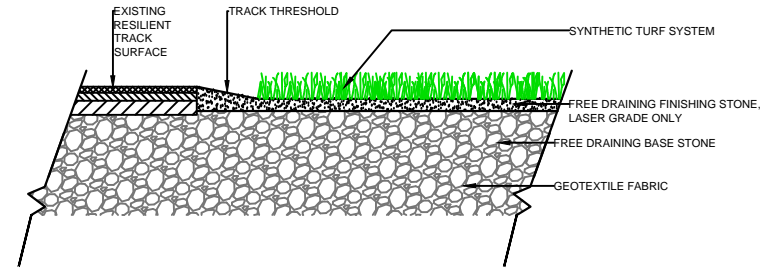

WALL

EQUIPMENT

NAILER BOARD

THRESHOLD

FAST GRASS  
AT740

**SPORTURF**

WWW.SPORTURF.COM  
800-798-1056

**NAILER BOARD**

**THRESHOLD**

**WALL**

**EQUIPMENT**

**FAST GRASS  
 AT740**

**SPORTURF**

WWW.SPORTURF.COM  
 800-798-1056