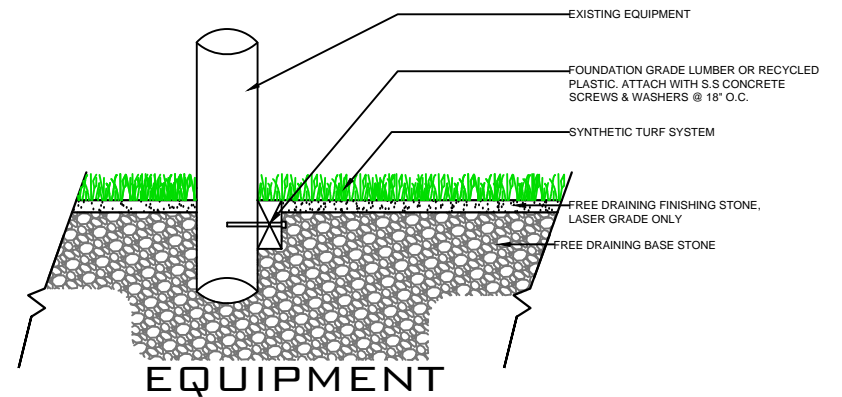

WALL

EQUIPMENT

NAILER BOARD

THRESHOLD

FAST GRASS  
AT740

**SPORTURF**

WWW.SPORTURF.COM  
800-798-1056

**NAILER BOARD**

**THRESHOLD**

**WALL**

**EQUIPMENT**

**FAST GRASS  
 AT740**

**SPORTURF**

WWW.SPORTURF.COM  
 800-798-1056