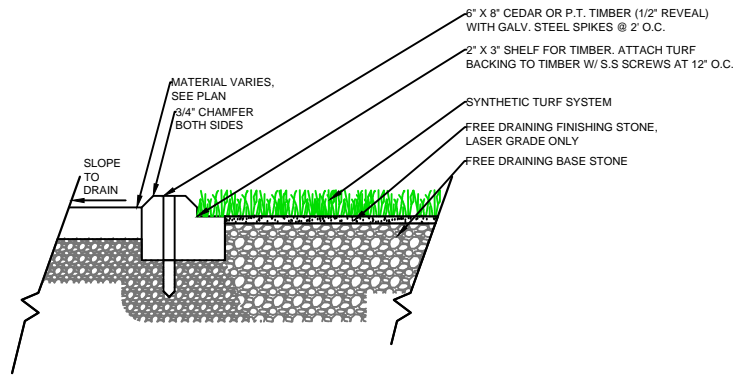

WALL

EQUIPMENT

NAILER BOARD

THRESHOLD

FAST GRASS  
AT740

**SPORTURF**

WWW.SPORTURF.COM  
800-798-1056

**NAILER BOARD**

**THRESHOLD**

**WALL**

**EQUIPMENT**

**FAST GRASS  
 AT740**

**SPORTURF**

WWW.SPORTURF.COM  
 800-798-1056