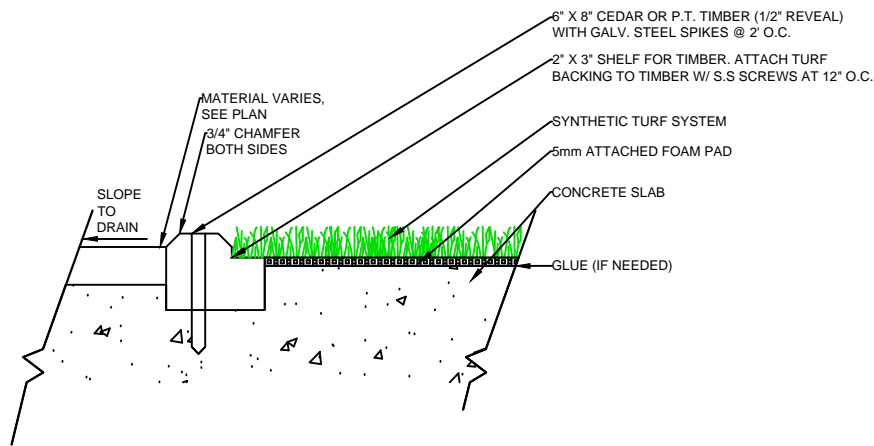

WALL

EQUIPMENT

NAILER BOARD

THRESHOLD

FAST GRASS  
AT740

**SPORTURF**

WWW.SPORTURF.COM  
800-798-1056

**NAILER BOARD**

**THRESHOLD**

**WALL**

**EQUIPMENT**

**FAST GRASS  
 AT740**

**SPORTURF**

WWW.SPORTURF.COM  
 800-798-1056