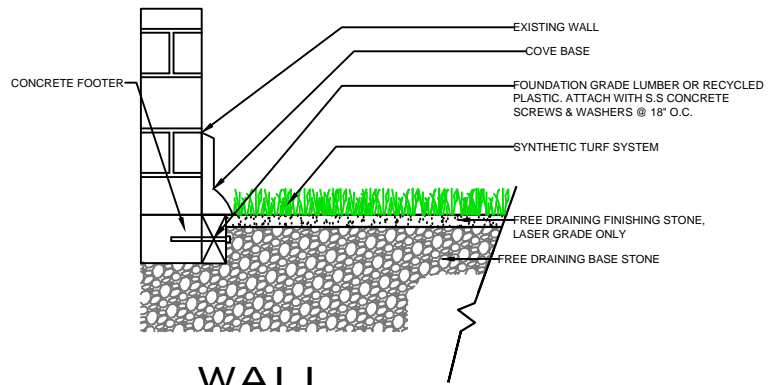

WALL

EQUIPMENT

NAILER BOARD

THRESHOLD

FAST GRASS  
AT740

**SPORTURF**

WWW.SPORTURF.COM  
800-798-1056

**NAILER BOARD**

**THRESHOLD**

**WALL**

**EQUIPMENT**

**FAST GRASS  
 AT740**

**SPORTURF**

WWW.SPORTURF.COM  
 800-798-1056