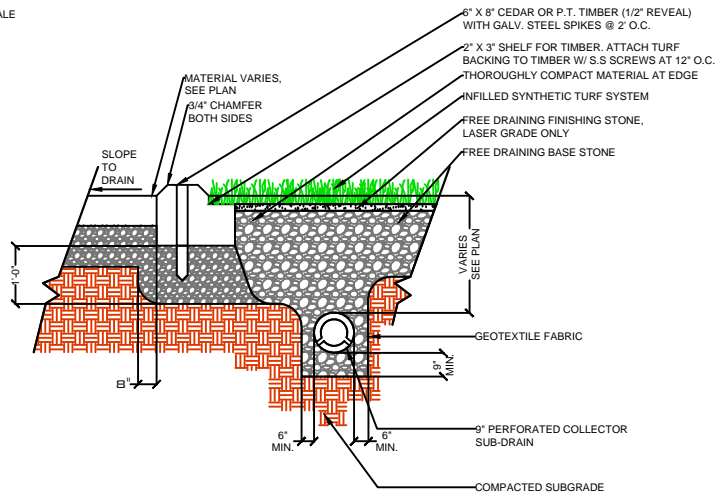

DRAWING NOT TO SCALE

NAILER BOARD

CURB

WALL

EQUIPMENT

TRUE GRASS
407-45

SPORTURF

WWW.SPORTURF.COM
800-798-1056