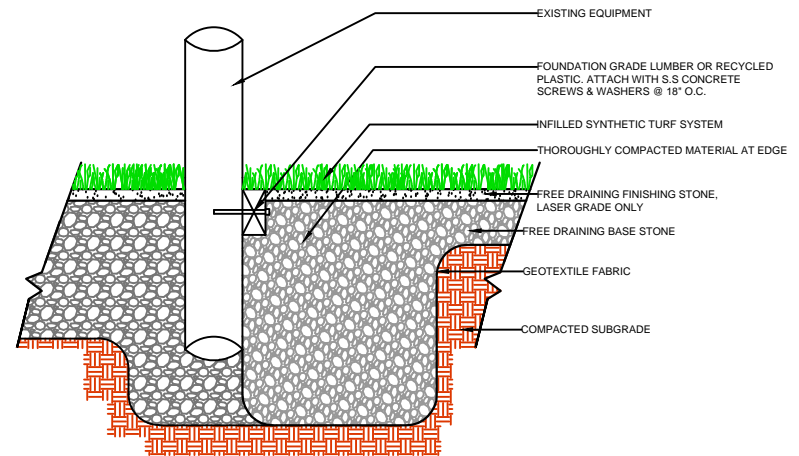

DRAWING NOT TO SCALE

NAILER BOARD

CURB

WALL

EQUIPMENT

TRUE GRASS
407-45

SPORTURF

WWW.SPORTURF.COM
800-798-1056