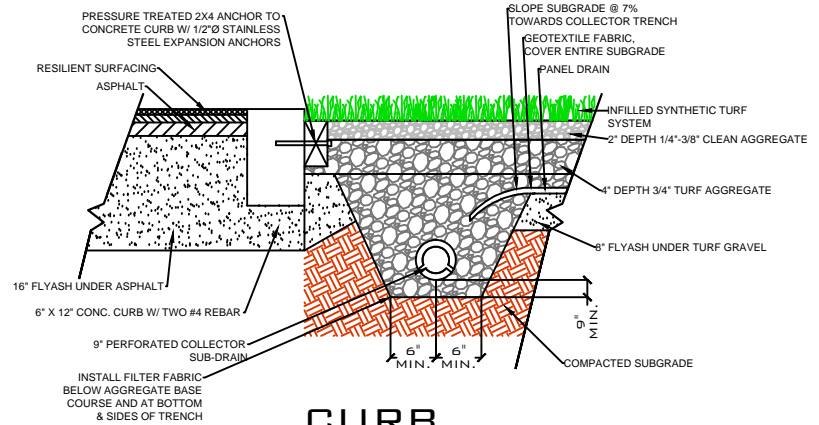

DRAWING NOT TO SCALE

NAILER BOARD

CURB

WALL

EQUIPMENT

TRUE GRASS
407-45

SPORTURF

WWW.SPORTURF.COM
800-798-1056