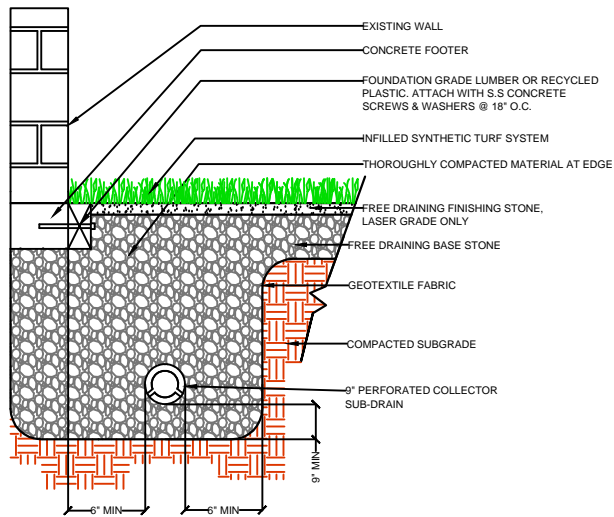

DRAWING NOT TO SCALE

NAILER BOARD

CURB

WALL

EQUIPMENT

TRUE GRASS
407-45

SPORTURF

WWW.SPORTURF.COM
800-798-1056