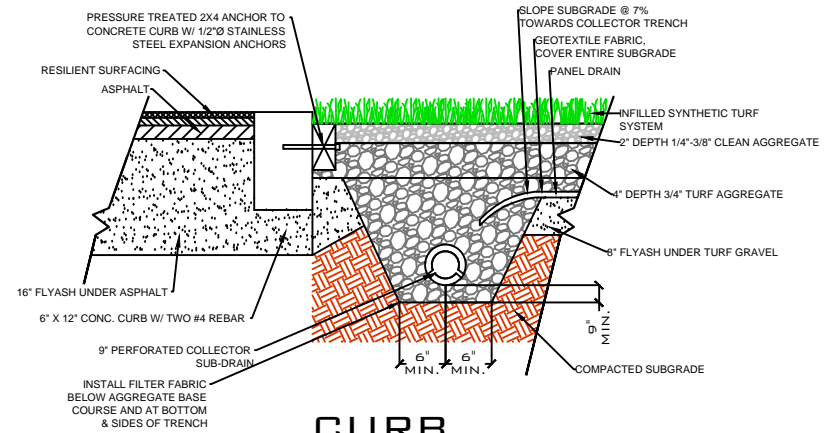

DRAWING NOT TO SCALE

NAILER BOARD

CURB

WALL

EQUIPMENT

TRUE GRASS
407-40

SPORTURF
WWW.SPORTURF.COM
800-798-1056