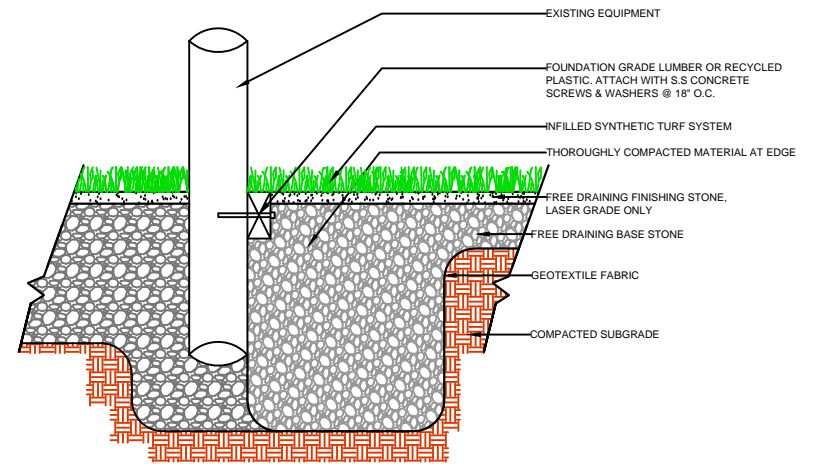

DRAWING NOT TO SCALE

NAILER BOARD

CURB

WALL

EQUIPMENT

TRUE GRASS
407-40

SPORTURF
WWW.SPORTURF.COM
800-798-1056