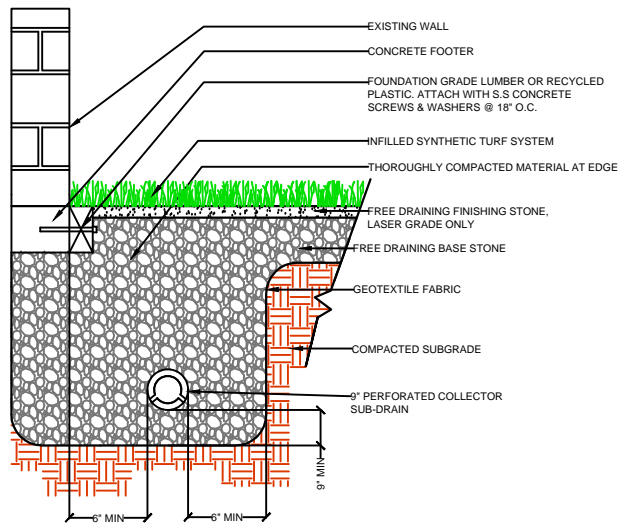

DRAWING NOT TO SCALE

NAILER BOARD

CURB

WALL

EQUIPMENT

TRUE GRASS
407-40

SPORTURF
WWW.SPORTURF.COM
800-798-1056