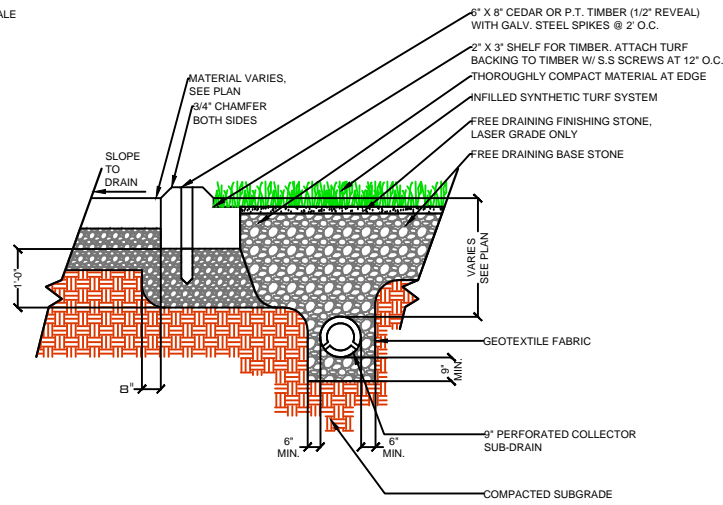

DRAWING NOT TO SCALE

NAILER BOARD

CURB

WALL

EQUIPMENT

TRUE GRASS
407-40

SPORTURF
WWW.SPORTURF.COM
800-798-1056