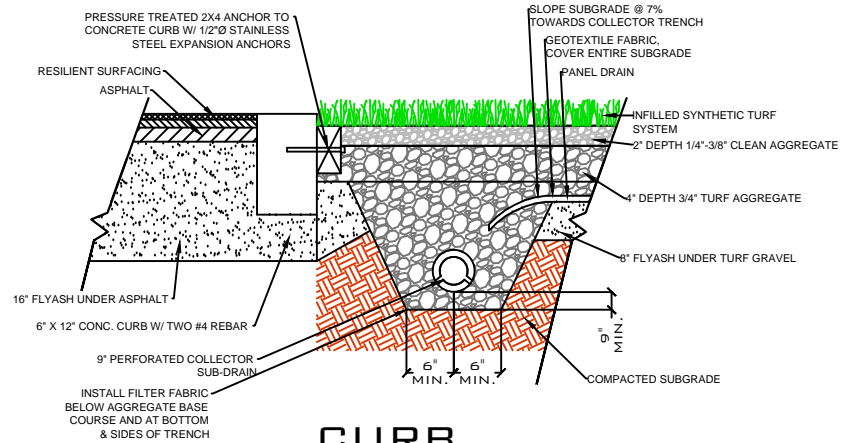

DRAWING NOT TO SCALE

NAILER BOARD

CURB

WALL

EQUIPMENT

**GAMECHANGER
3C-52H**

SPORTURF

WWW.SPORTURF.COM
800-798-1056