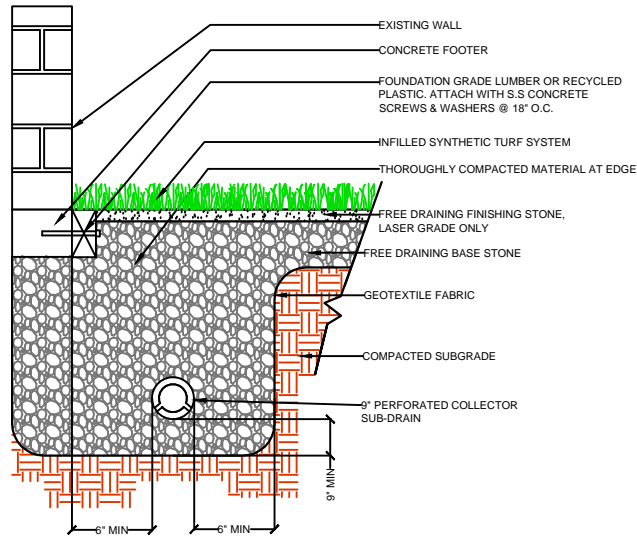

DRAWING NOT TO SCALE

NAILER BOARD

CURB

WALL

EQUIPMENT

**GAMECHANGER
3C-52H**

SPORTURF

WWW.SPORTURF.COM
800-798-1056