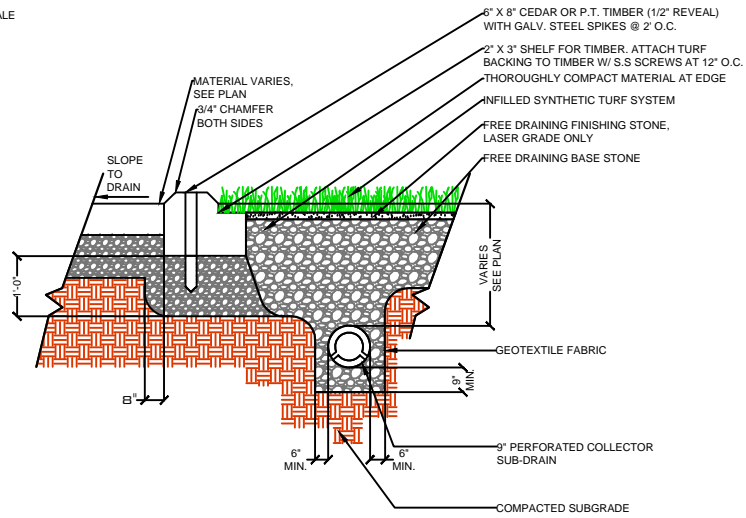

DRAWING NOT TO SCALE

NAILER BOARD

CURB

WALL

EQUIPMENT

**GAMECHANGER
3C-52H**

SPORTURF

WWW.SPORTURF.COM
800-798-1056