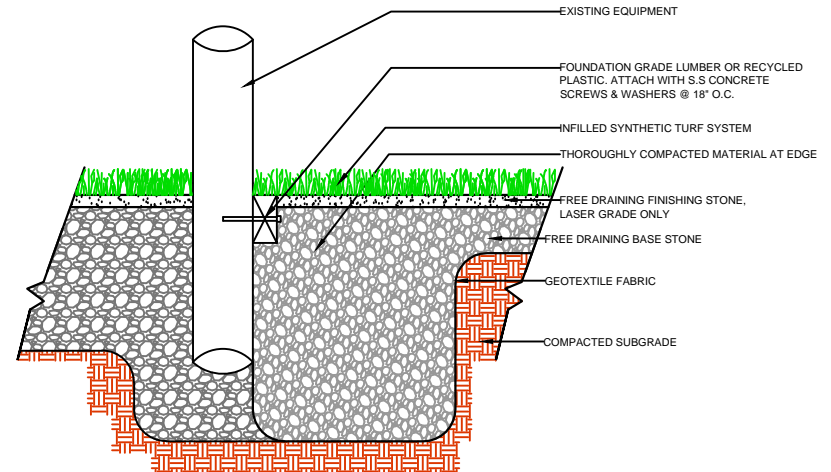

DRAWING NOT TO SCALE

NAILER BOARD

CURB

WALL

EQUIPMENT

**GAMECHANGER
3C-52H**

SPORTURF

WWW.SPORTURF.COM
800-798-1056