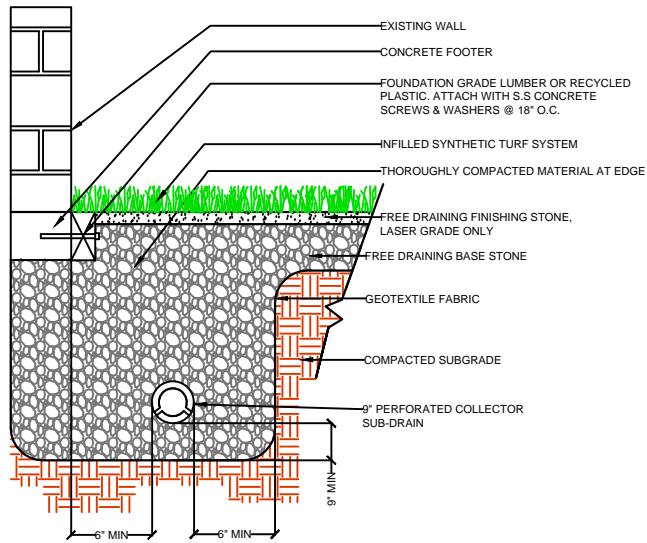

DRAWING NOT TO SCALE

NAILER BOARD

CURB

WALL

EQUIPMENT

**GAMECHANGER
3C-40Z**

SPORTURF

WWW.SPORTURF.COM
800-798-1056