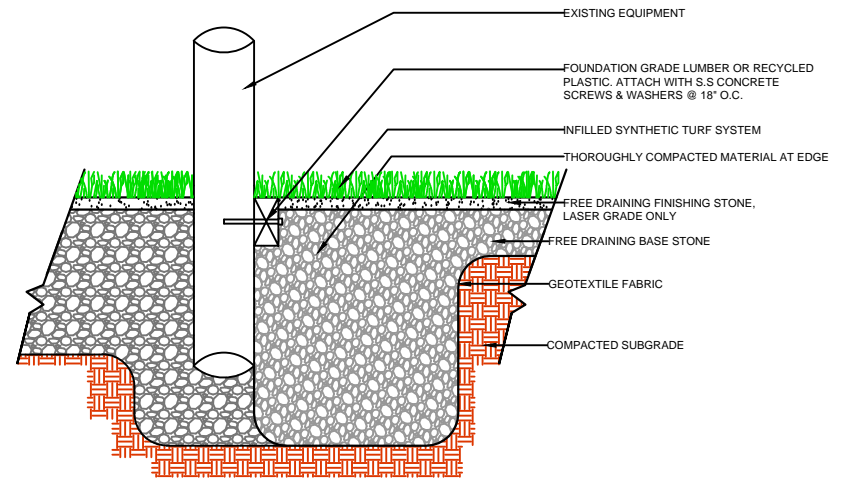

DRAWING NOT TO SCALE

NAILER BOARD

CURB

WALL

EQUIPMENT

**GAMECHANGER
3C-40Z**

SPORTURF

WWW.SPORTURF.COM
800-798-1056