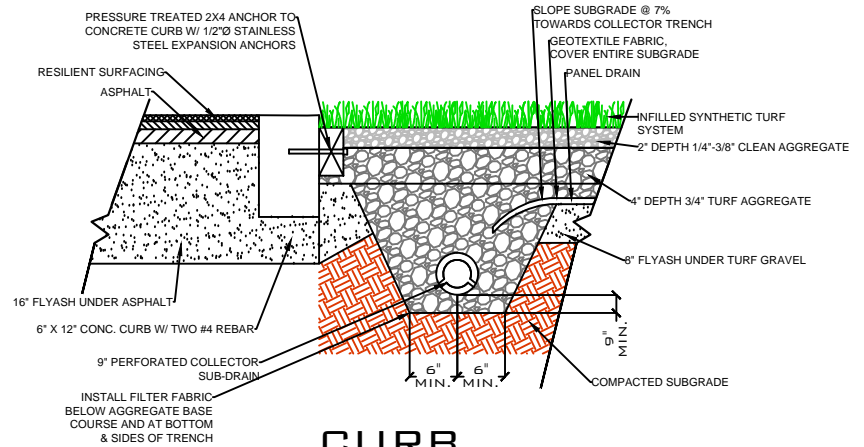

DRAWING NOT TO SCALE

NAILER BOARD

CURB

WALL

EQUIPMENT

**GAMECHANGER
3C-40Z**

SPORTURF

WWW.SPORTURF.COM
800-798-1056