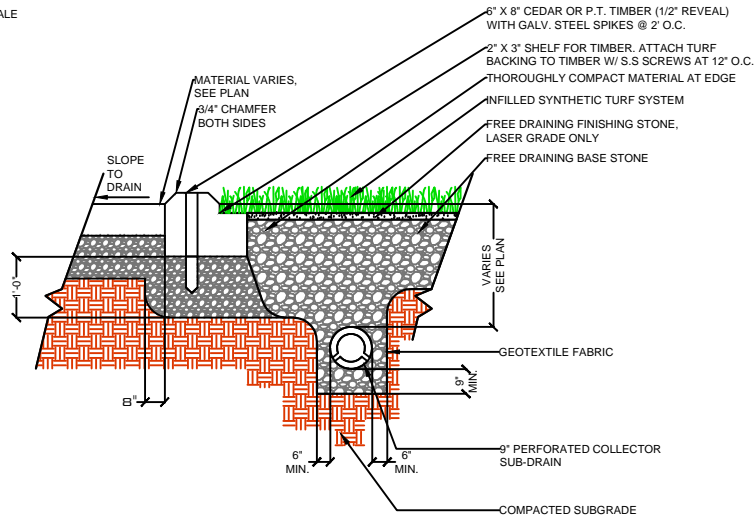

DRAWING NOT TO SCALE

NAILER BOARD

CURB

WALL

EQUIPMENT

**GAMECHANGER
3C-40Z**

SPORTURF

WWW.SPORTURF.COM
800-798-1056