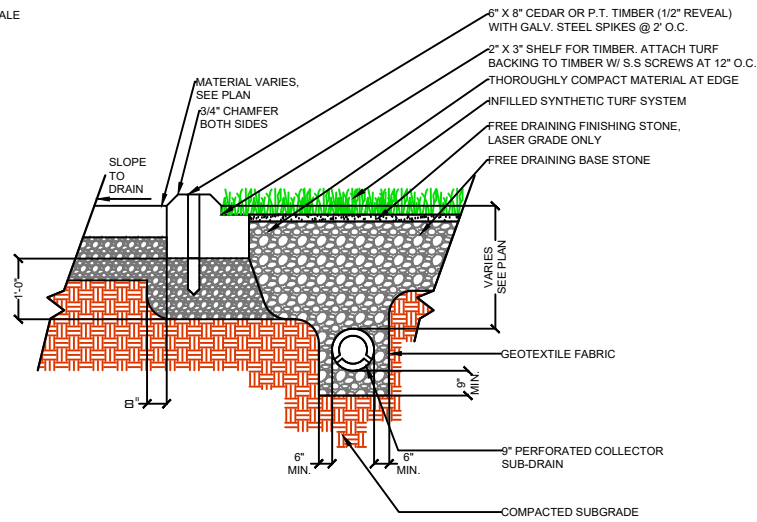

DRAWING NOT TO SCALE

NAILER BOARD

CURB

WALL

EQUIPMENT

**FL471
GAMECHANGER
T40**