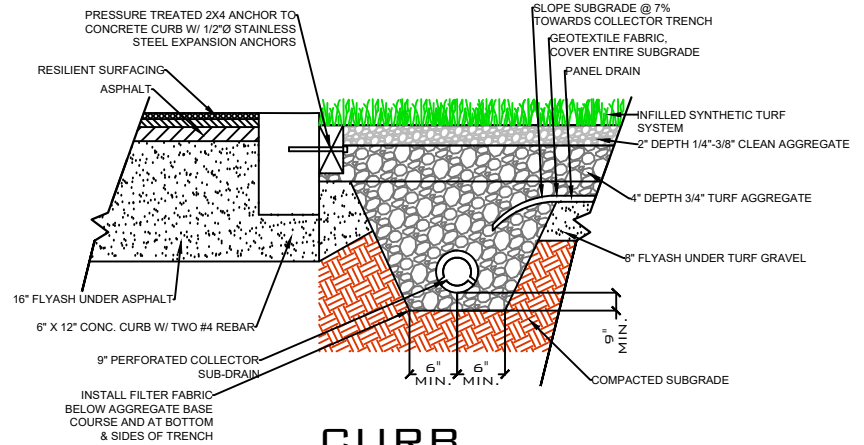

DRAWING NOT TO SCALE

NAILER BOARD

CURB

WALL

EQUIPMENT

**FL471
GAMECHANGER
T40**