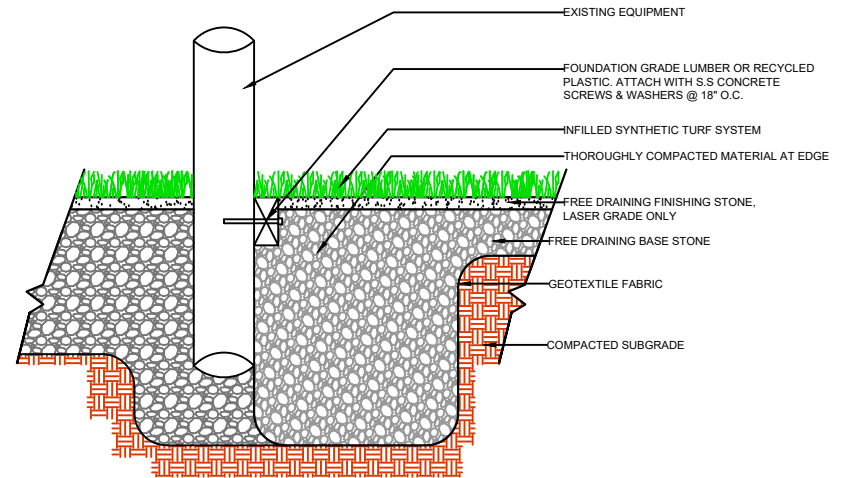

DRAWING NOT TO SCALE

NAILER BOARD

CURB

WALL

EQUIPMENT

**FL471
GAMECHANGER
T40**