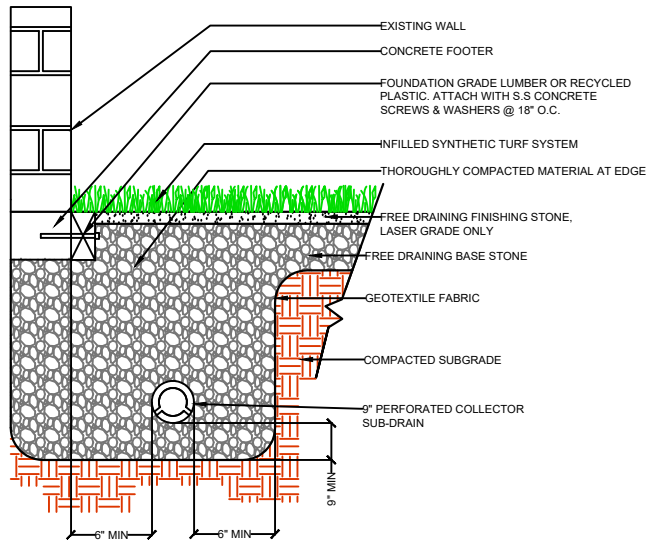

DRAWING NOT TO SCALE

NAILER BOARD

CURB

WALL

EQUIPMENT

**FL471
GAMECHANGER
T40**