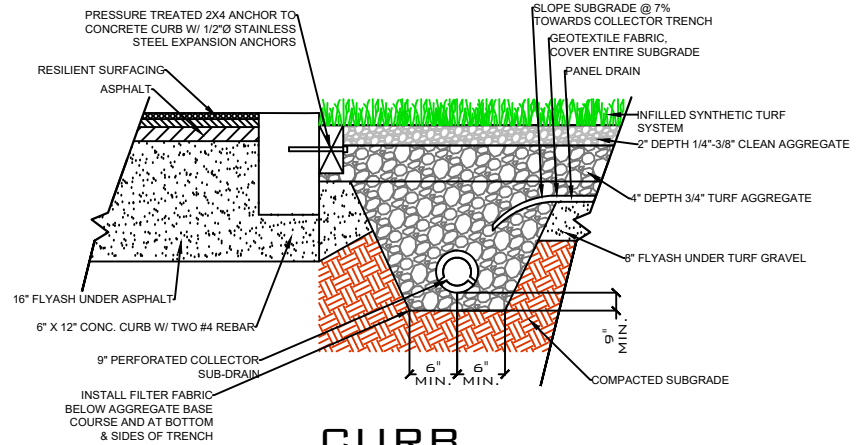

DRAWING NOT TO SCALE

NAILER BOARD

CURB

WALL

EQUIPMENT

**FL461
GAMECHANGER
T52**

SPORTURF
WWW.SPORTURF.COM
800-798-1056