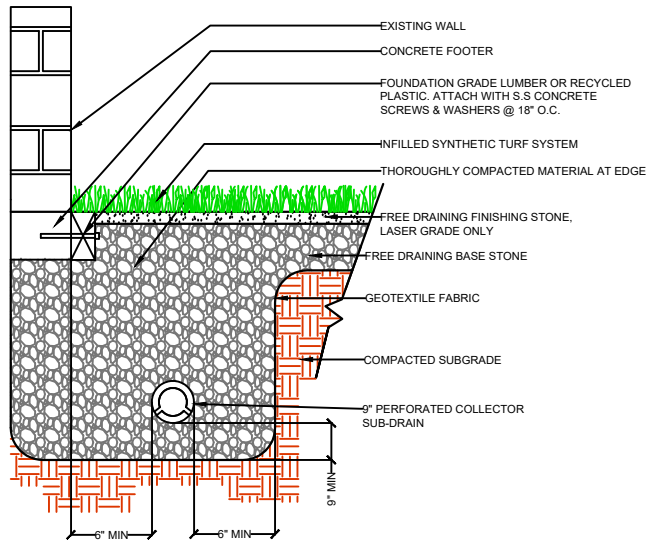

DRAWING NOT TO SCALE

NAILER BOARD

CURB

WALL

EQUIPMENT

**FL461
GAMECHANGER
T52**

SPORTURF
WWW.SPORTURF.COM
800-798-1056