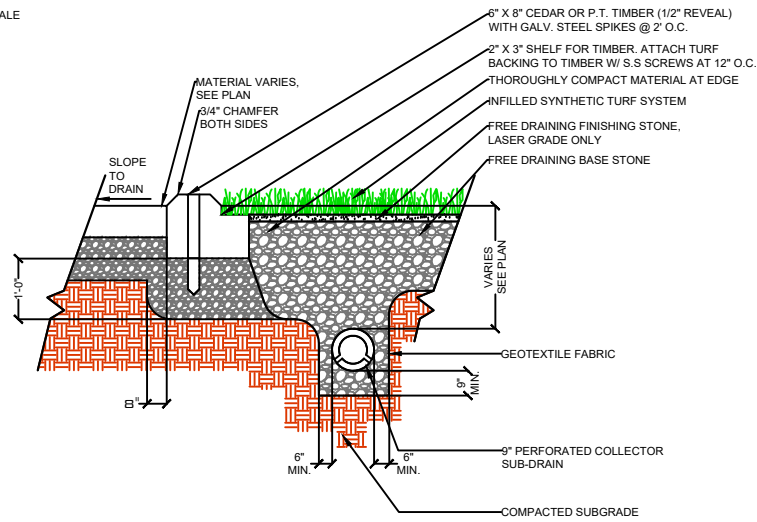

DRAWING NOT TO SCALE

NAILER BOARD

CURB

WALL

EQUIPMENT

**FL461
GAMECHANGER
T52**

SPORTURF
WWW.SPORTURF.COM
800-798-1056