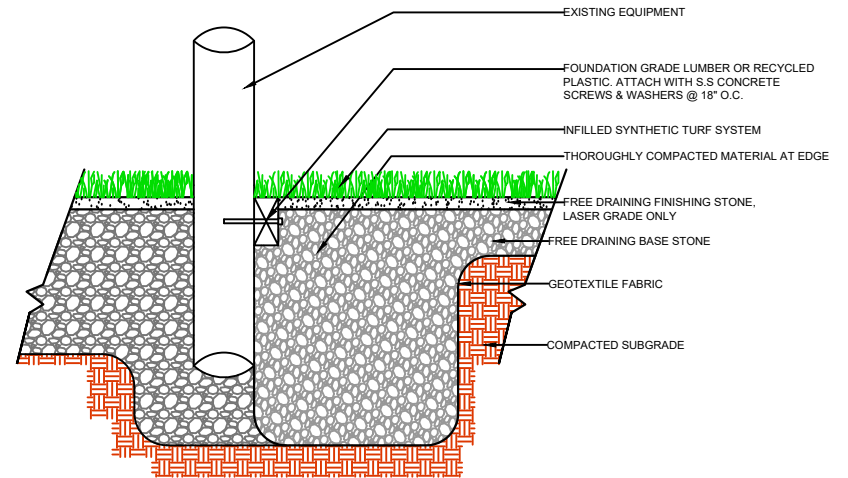

DRAWING NOT TO SCALE

NAILER BOARD

CURB

WALL

EQUIPMENT

**FL461
GAMECHANGER
T52**

SPORTURF
WWW.SPORTURF.COM
800-798-1056