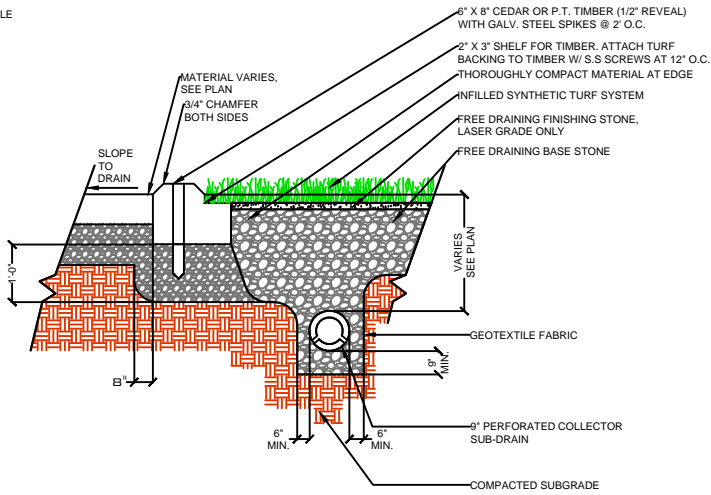

DRAWING NOT TO SCALE

NAILER BOARD

CURB

WALL

EQUIPMENT

SP177

SPORTURF

WWW.SPORTURF.COM
800-798-1056