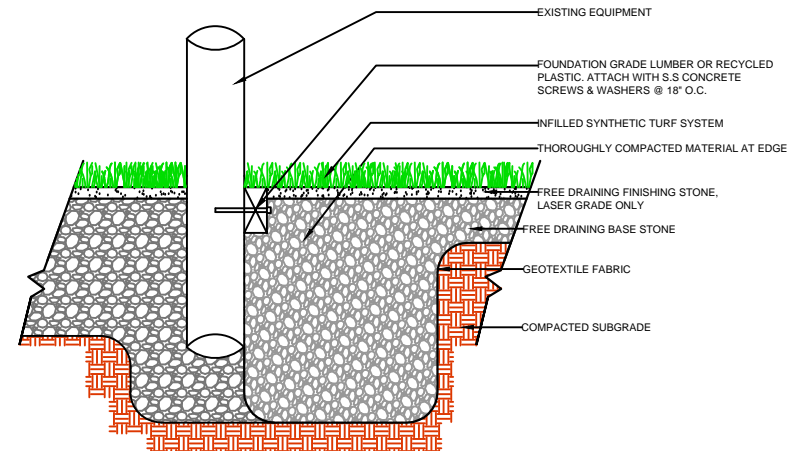

DRAWING NOT TO SCALE

NAILER BOARD

CURB

WALL

EQUIPMENT

SP177

SPORTURF

WWW.SPORTURF.COM
800-798-1056