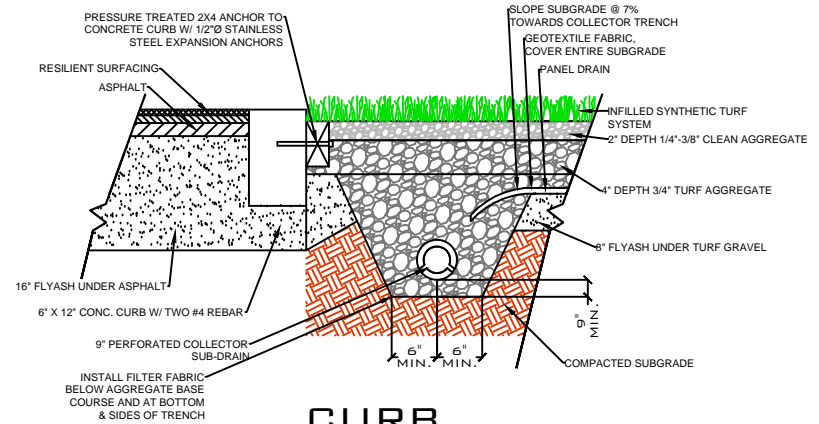

DRAWING NOT TO SCALE

NAILER BOARD

CURB

WALL

EQUIPMENT

SP177

SPORTURF

WWW.SPORTURF.COM
800-798-1056