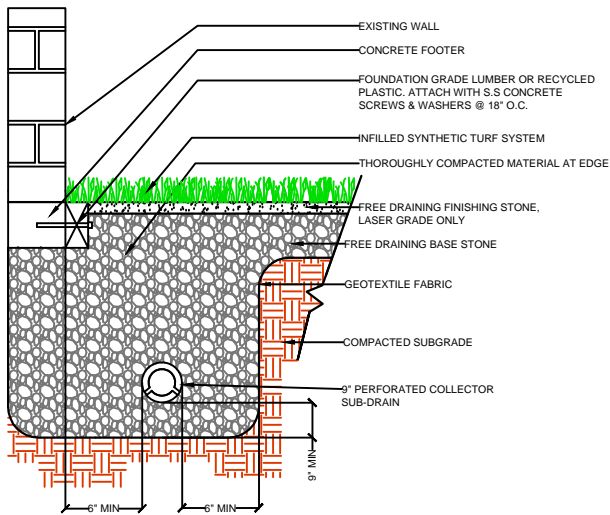

DRAWING NOT TO SCALE

NAILER BOARD

CURB

WALL

EQUIPMENT

SP177

SPORTURF

WWW.SPORTURF.COM
800-798-1056