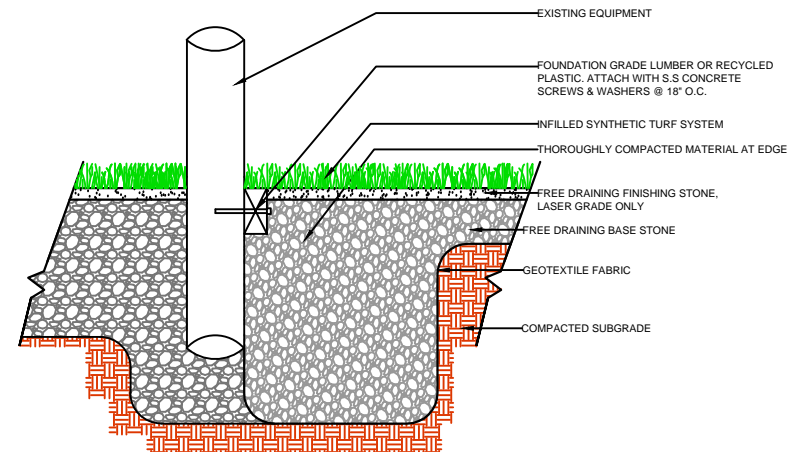

DRAWING NOT TO SCALE

NAILER BOARD

CURB

WALL

EQUIPMENT

SP177

SPORTURF

WWW.SPORTURF.COM
800-798-1056