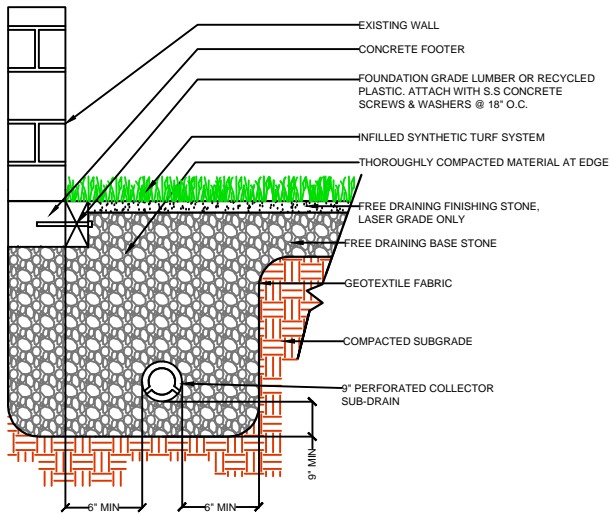

DRAWING NOT TO SCALE

NAILER BOARD

CURB

WALL

EQUIPMENT

SP177

SPORTURF

WWW.SPORTURF.COM
800-798-1056