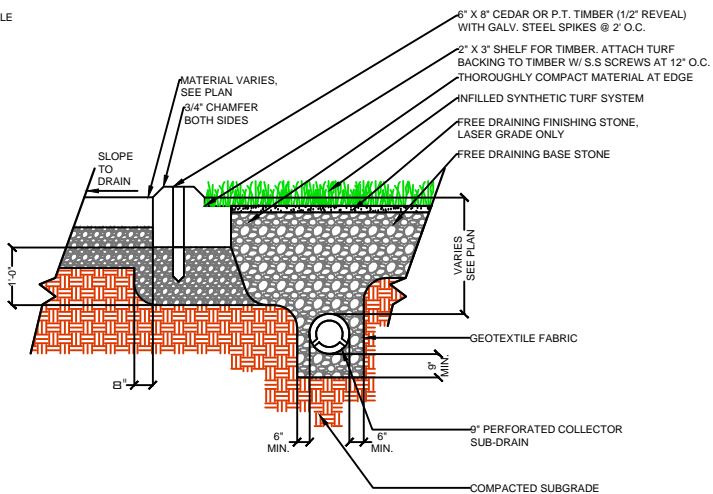

DRAWING NOT TO SCALE

NAILER BOARD

CURB

WALL

EQUIPMENT

PL929