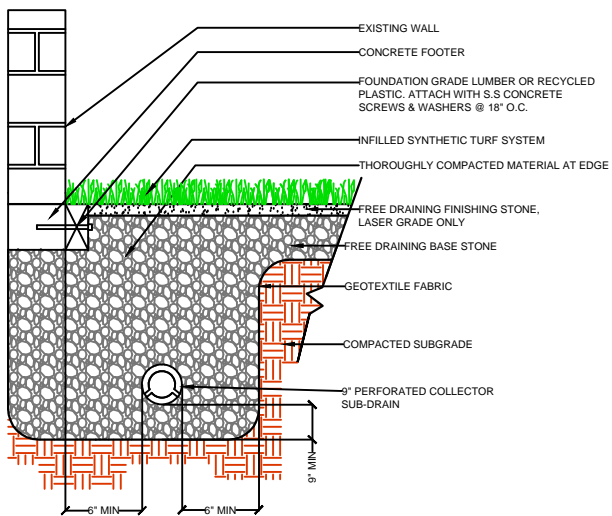

DRAWING NOT TO SCALE

NAILER BOARD

CURB

WALL

EQUIPMENT

PL929