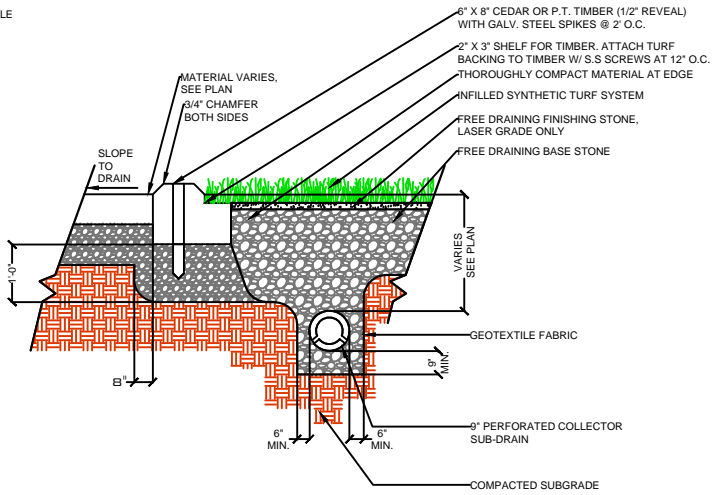

DRAWING NOT TO SCALE

NAILER BOARD

CURB

WALL

EQUIPMENT

PL928

SPORTURF

WWW.SPORTURF.COM
800-798-1056