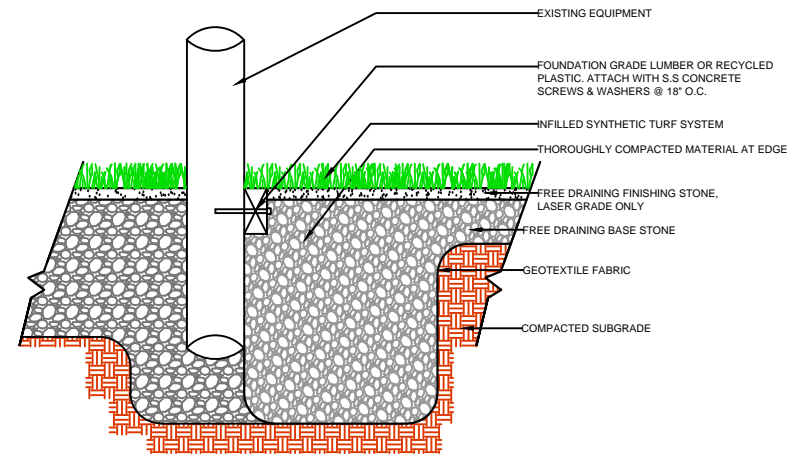

DRAWING NOT TO SCALE

NAILER BOARD

CURB

WALL

EQUIPMENT

PL928

SPORTURF
 WWW.SPORTURF.COM
 800-798-1056