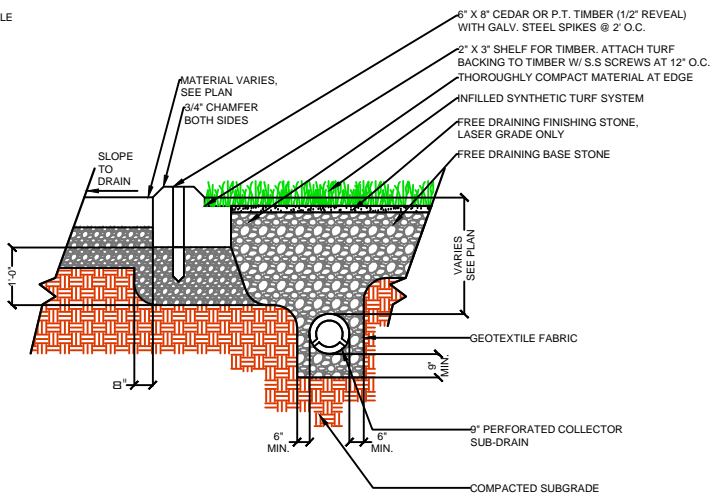

DRAWING NOT TO SCALE

NAILER BOARD

CURB

WALL

EQUIPMENT

PL928

SPORTURF
 WWW.SPORTURF.COM
 800-798-1056