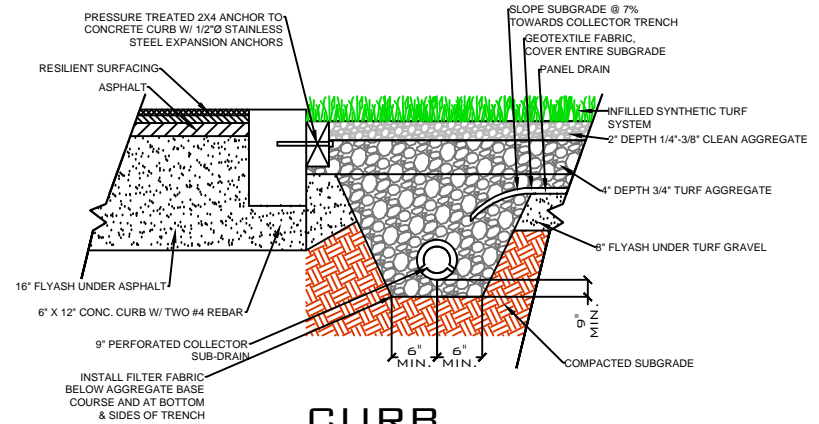

DRAWING NOT TO SCALE

NAILER BOARD

CURB

WALL

EQUIPMENT

PL928

SPORTURF

WWW.SPORTURF.COM
800-798-1056