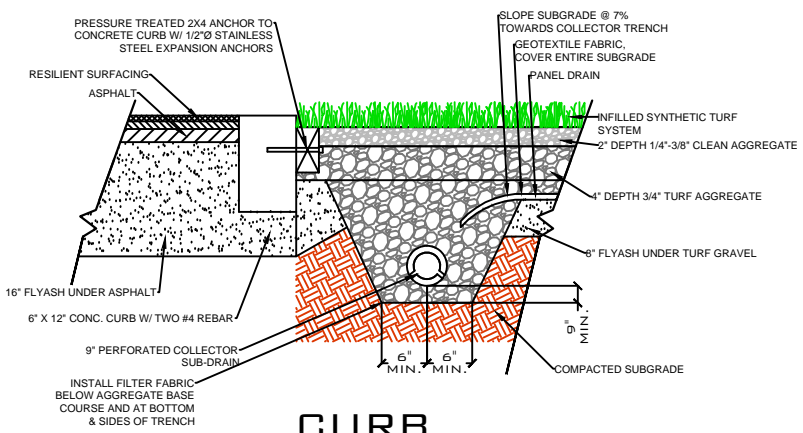

DRAWING NOT TO SCALE

NAILER BOARD

CURB

WALL

EQUIPMENT

PL928

SPORTURF
 WWW.SPORTURF.COM
 800-798-1056