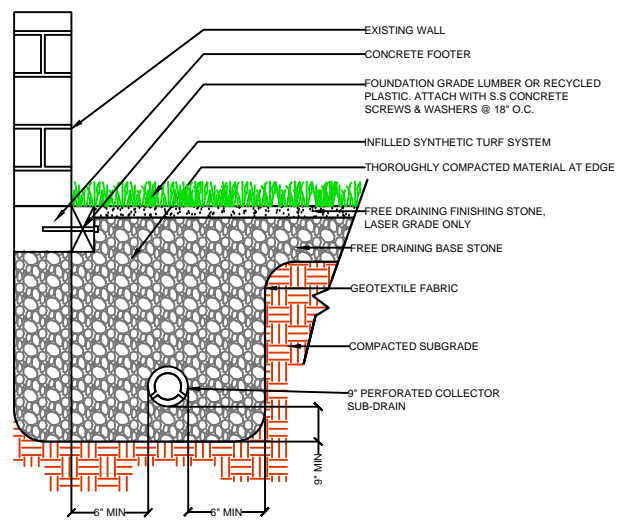

DRAWING NOT TO SCALE

NAILER BOARD

CURB

WALL

EQUIPMENT

PL928

SPORTURF
 WWW.SPORTURF.COM
 800-798-1056