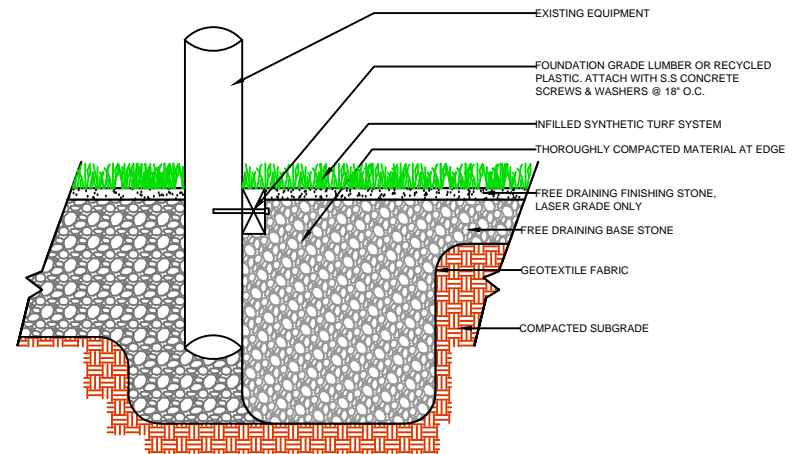

DRAWING NOT TO SCALE

NAILER BOARD

CURB

WALL

EQUIPMENT

PL928

SPORTURF

WWW.SPORTURF.COM
800-798-1056