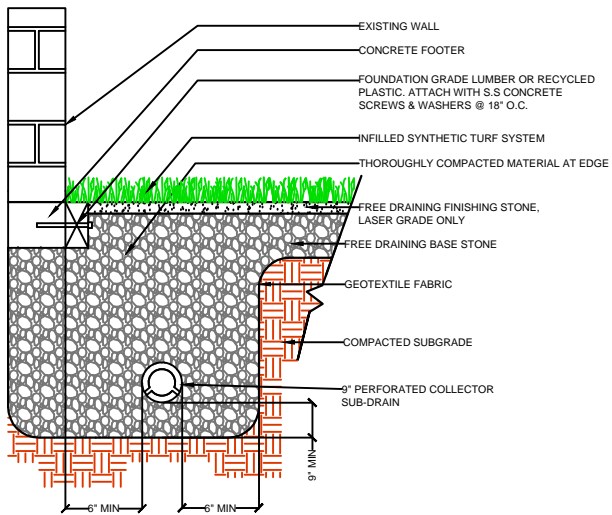

DRAWING NOT TO SCALE

NAILER BOARD

CURB

WALL

EQUIPMENT

PL928

SPORTURF

WWW.SPORTURF.COM
800-798-1056