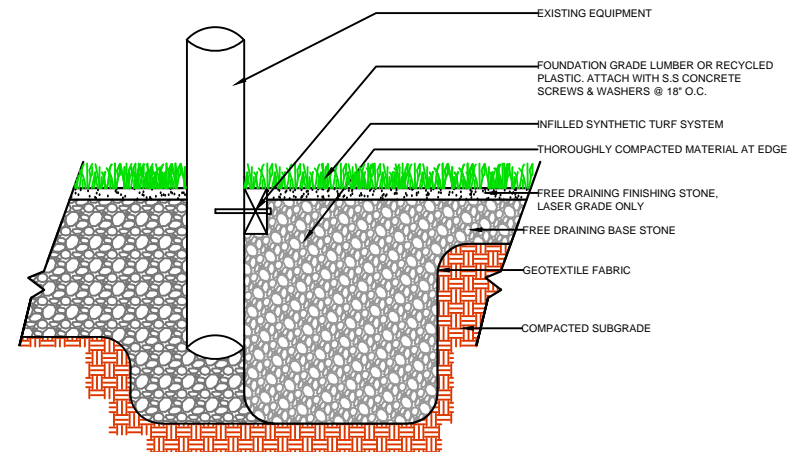

DRAWING NOT TO SCALE

NAILER BOARD

CURB

WALL

EQUIPMENT

PL927

SPORTURF

WWW.SPORTURF.COM
800-798-1056