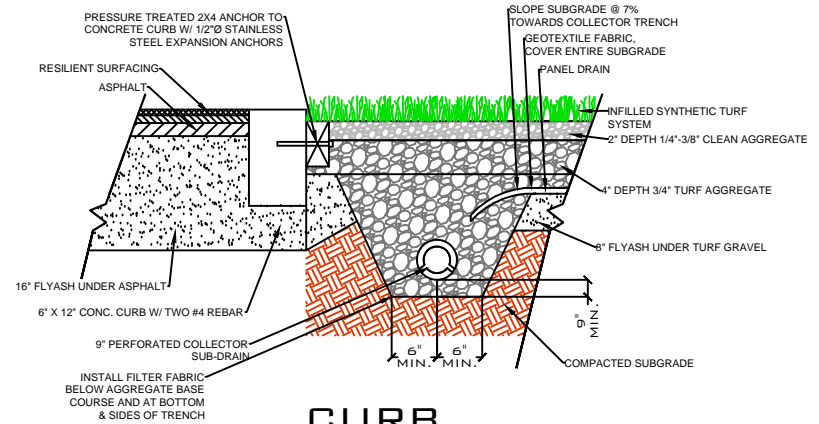

DRAWING NOT TO SCALE

NAILER BOARD

CURB

WALL

EQUIPMENT

PL927

SPORTURF

WWW.SPORTURF.COM
800-798-1056