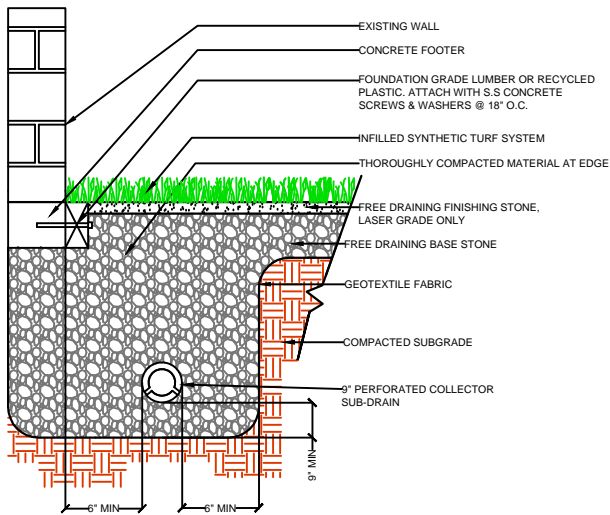

DRAWING NOT TO SCALE

NAILER BOARD

CURB

WALL

EQUIPMENT

PL927

SPORTURF

WWW.SPORTURF.COM
800-798-1056