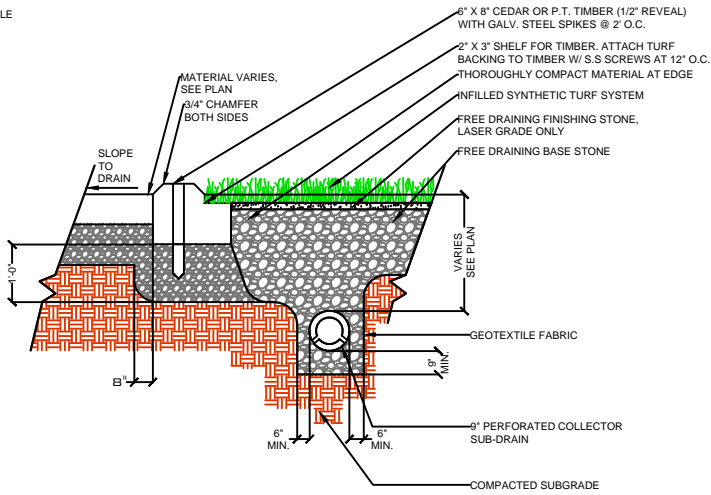

DRAWING NOT TO SCALE

NAILER BOARD

CURB

WALL

EQUIPMENT

PL927

SPORTURF

WWW.SPORTURF.COM
800-798-1056