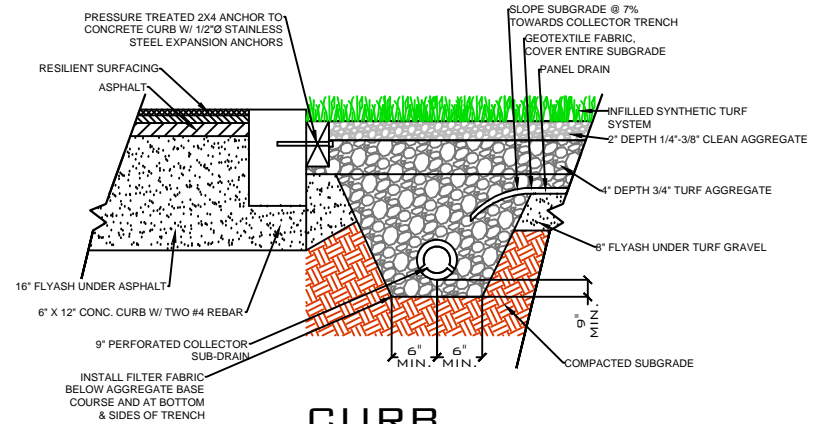

DRAWING NOT TO SCALE

NAILER BOARD

CURB

WALL

EQUIPMENT

PL926

SPORTURF

WWW.SPORTURF.COM
800-798-1056