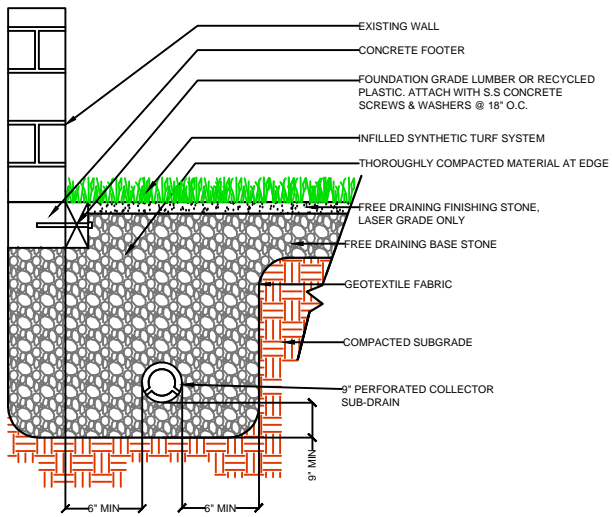

DRAWING NOT TO SCALE

NAILER BOARD

CURB

WALL

EQUIPMENT

PL926

SPORTURF

WWW.SPORTURF.COM
800-798-1056