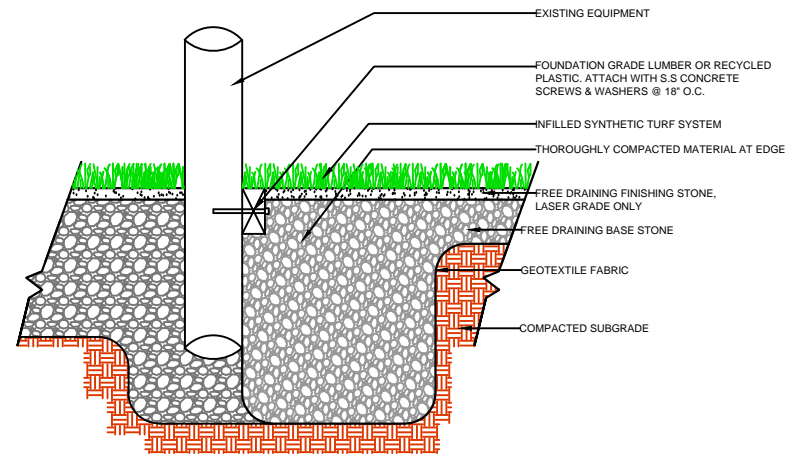

DRAWING NOT TO SCALE

NAILER BOARD

CURB

WALL

EQUIPMENT

PL926

SPORTURF

WWW.SPORTURF.COM
800-798-1056