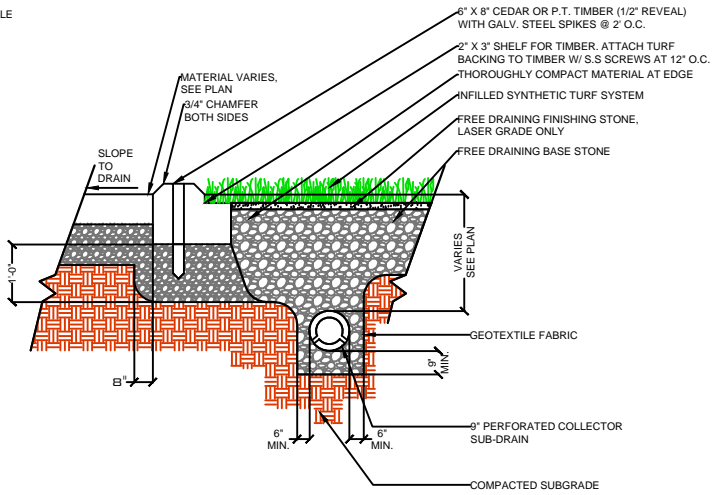

DRAWING NOT TO SCALE

NAILER BOARD

CURB

WALL

EQUIPMENT

PL926

SPORTURF

WWW.SPORTURF.COM
800-798-1056