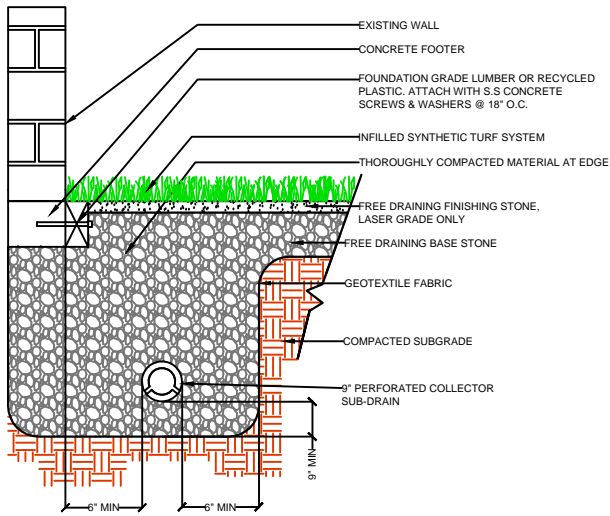

DRAWING NOT TO SCALE

NAILER BOARD

CURB

WALL

EQUIPMENT

PL923

SPORTURF

WWW.SPORTURF.COM
800-798-1056