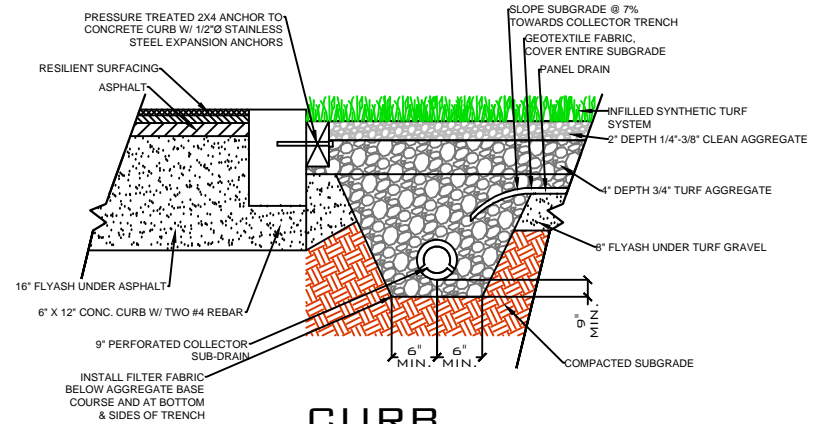

DRAWING NOT TO SCALE

NAILER BOARD

CURB

WALL

EQUIPMENT

PL923

SPORTURF

WWW.SPORTURF.COM
800-798-1056