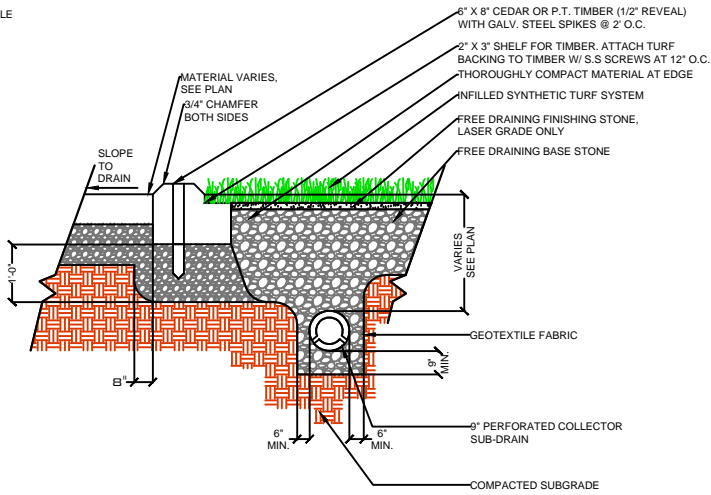

DRAWING NOT TO SCALE

NAILER BOARD

CURB

WALL

EQUIPMENT

PL923

SPORTURF

WWW.SPORTURF.COM
800-798-1056