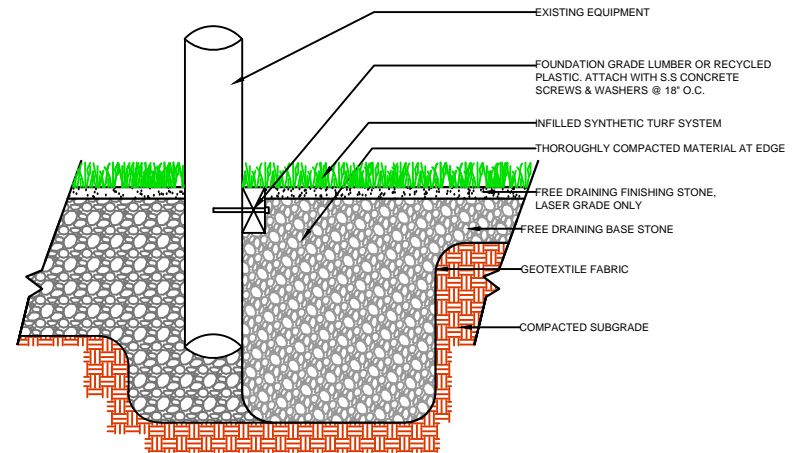

DRAWING NOT TO SCALE

NAILER BOARD

CURB

WALL

EQUIPMENT

PL923

SPORTURF

WWW.SPORTURF.COM
800-798-1056