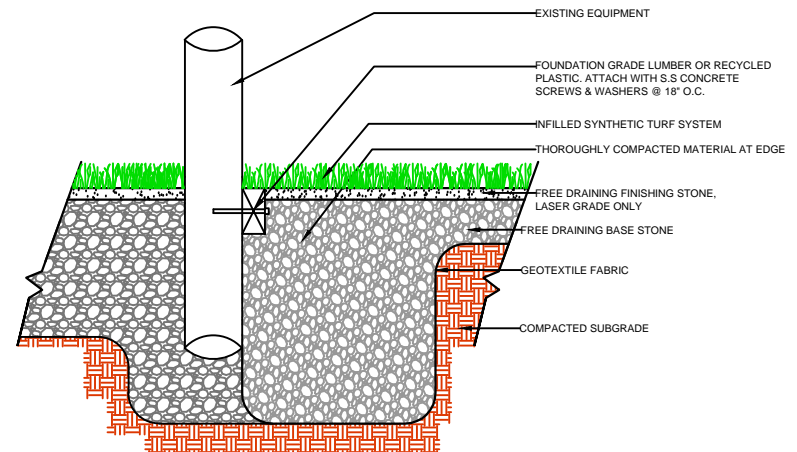

DRAWING NOT TO SCALE

NAILER BOARD

CURB

WALL

EQUIPMENT

PL921

SPORTURF

WWW.SPORTURF.COM
800-798-1056