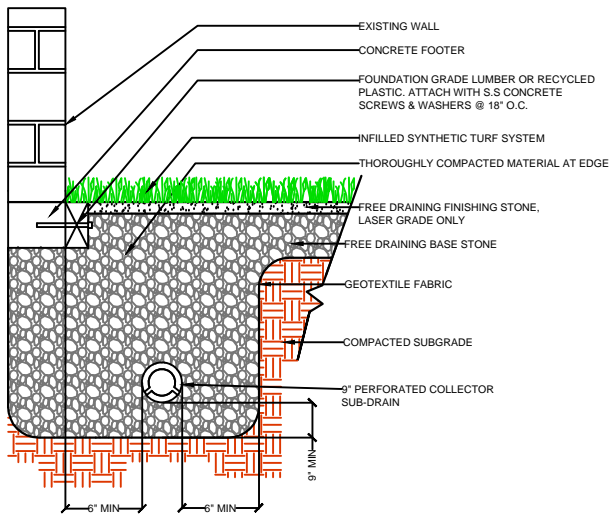

DRAWING NOT TO SCALE

NAILER BOARD

CURB

WALL

EQUIPMENT

PL921

SPORTURF

WWW.SPORTURF.COM
800-798-1056