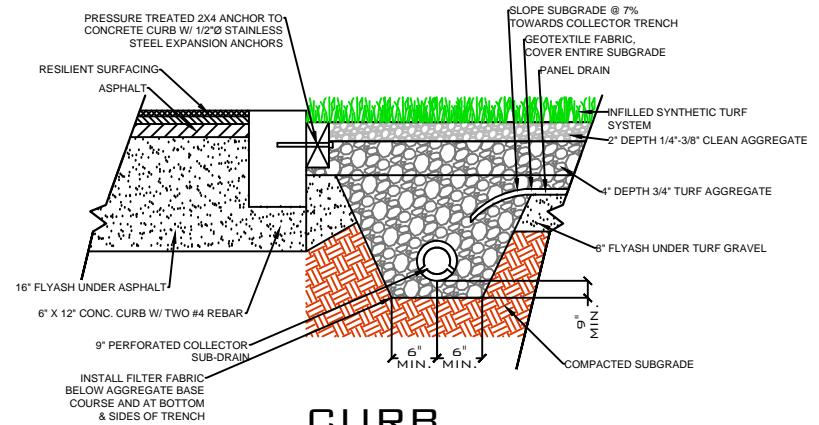

DRAWING NOT TO SCALE

NAILER BOARD

CURB

WALL

EQUIPMENT

PL921

SPORTURF

WWW.SPORTURF.COM
800-798-1056