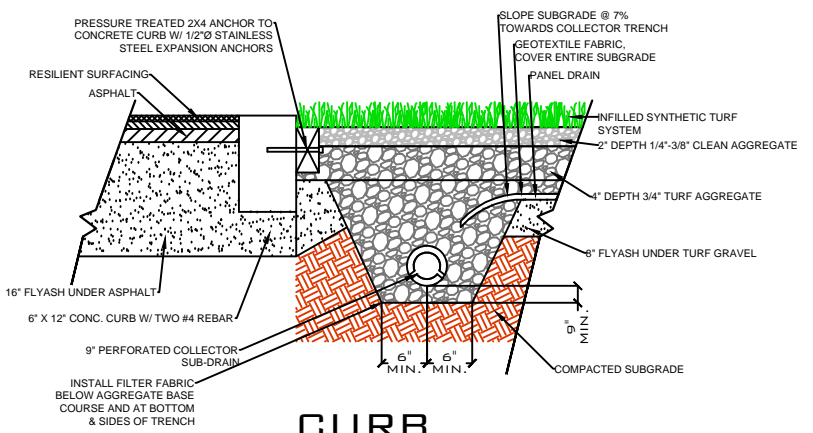

DRAWING NOT TO SCALE

NAILER BOARD

CURB

WALL

EQUIPMENT

PL921

SPORTURF
 WWW.SPORTURF.COM
 800-798-1056