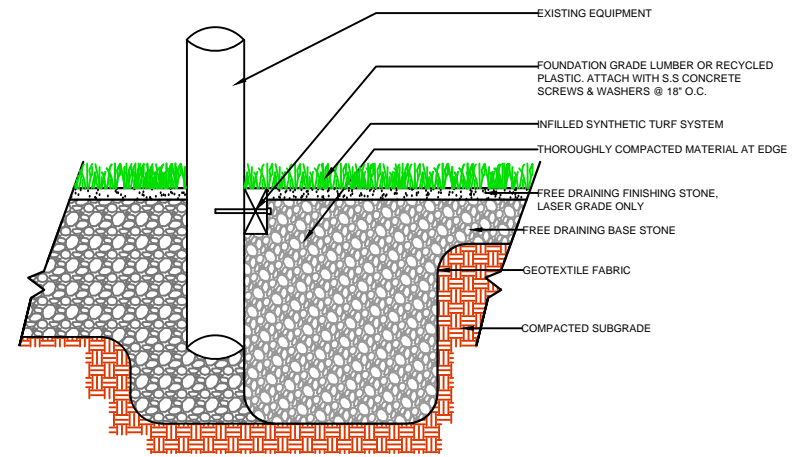

DRAWING NOT TO SCALE

NAILER BOARD

CURB

WALL

EQUIPMENT

PL921

SPORTURF
 WWW.SPORTURF.COM
 800-798-1056