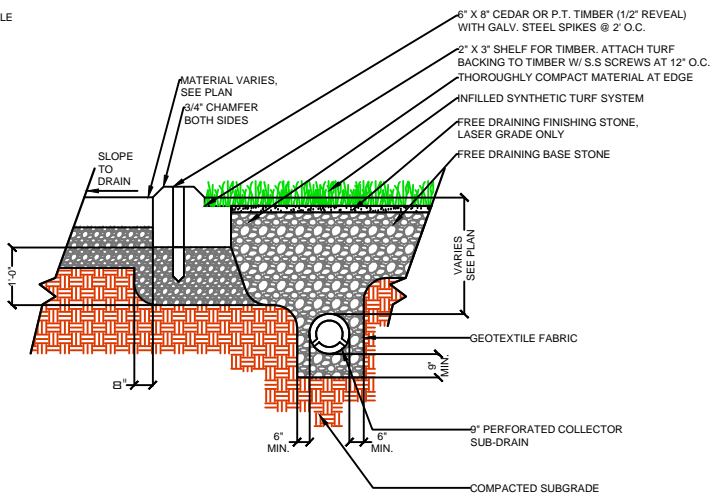

DRAWING NOT TO SCALE

NAILER BOARD

CURB

WALL

EQUIPMENT

PL921

SPORTURF
 WWW.SPORTURF.COM
 800-798-1056