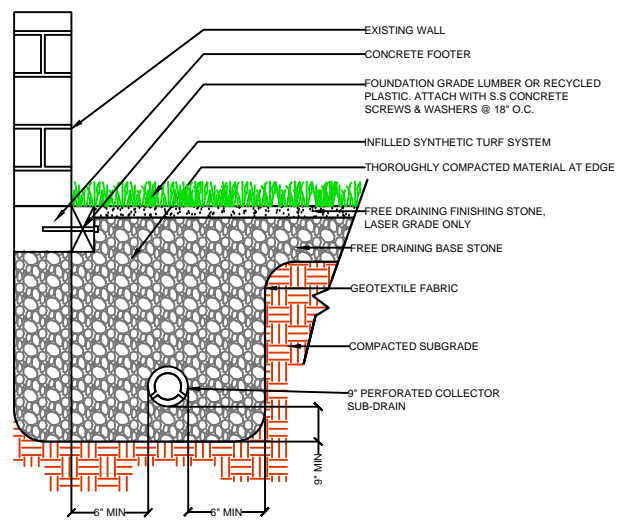

DRAWING NOT TO SCALE

NAILER BOARD

CURB

WALL

EQUIPMENT

PL921

SPORTURF
 WWW.SPORTURF.COM
 800-798-1056