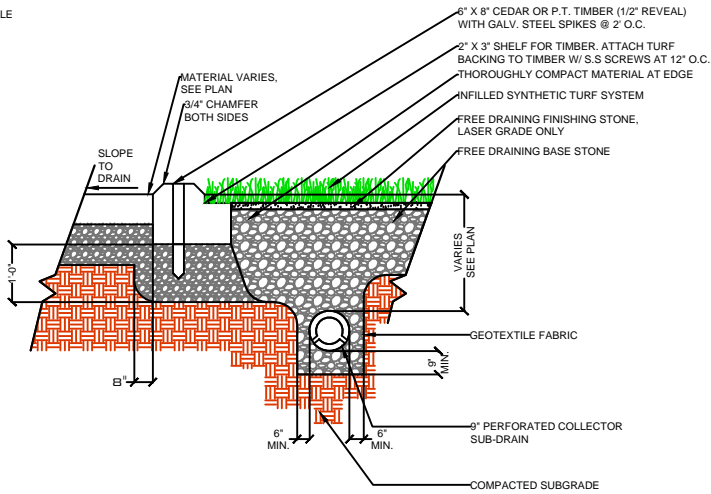

DRAWING NOT TO SCALE

NAILER BOARD

CURB

WALL

EQUIPMENT

PL921

SPORTURF

WWW.SPORTURF.COM
800-798-1056