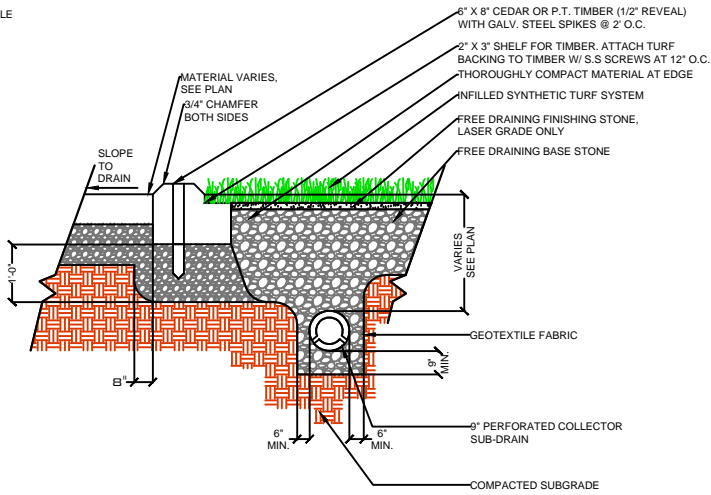

DRAWING NOT TO SCALE

NAILER BOARD

CURB

WALL

EQUIPMENT

PL906

SPORTURF

WWW.SPORTURF.COM
800-798-1056