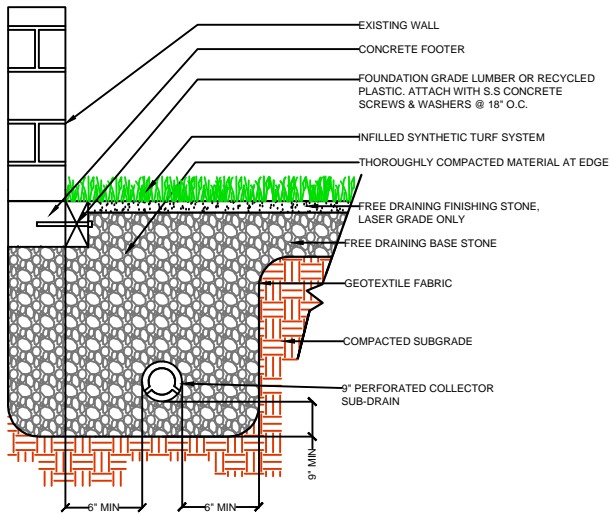

DRAWING NOT TO SCALE

NAILER BOARD

CURB

WALL

EQUIPMENT

PL906

SPORTURF

WWW.SPORTURF.COM
800-798-1056