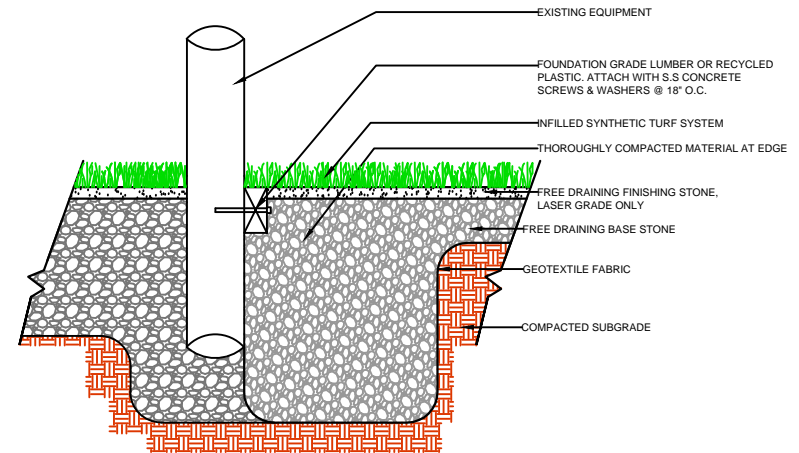

DRAWING NOT TO SCALE

NAILER BOARD

CURB

WALL

EQUIPMENT

PL906

SPORTURF

WWW.SPORTURF.COM
800-798-1056