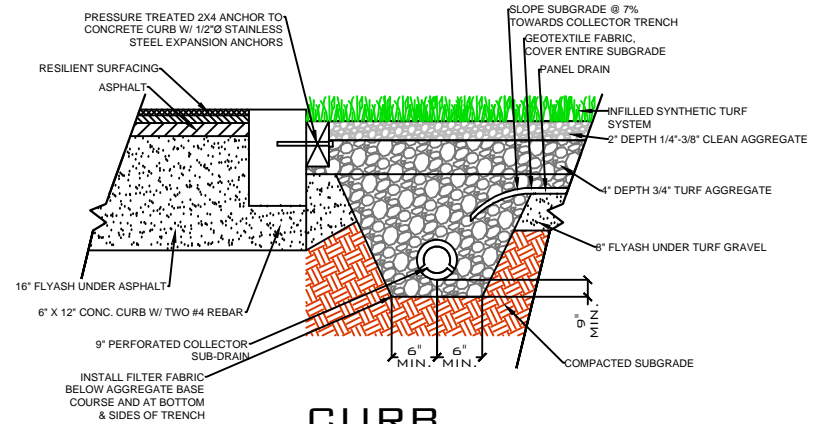

DRAWING NOT TO SCALE

NAILER BOARD

CURB

WALL

EQUIPMENT

PL906

SPORTURF

WWW.SPORTURF.COM
800-798-1056