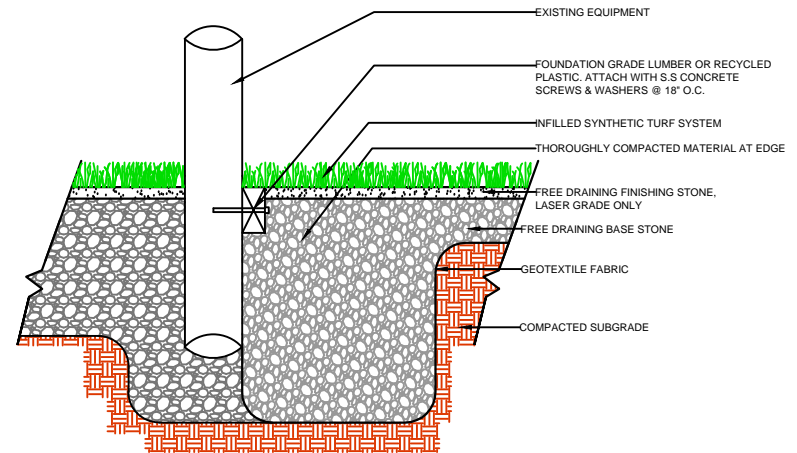

DRAWING NOT TO SCALE

NAILER BOARD

CURB

WALL

EQUIPMENT

PL903

SPORTURF

WWW.SPORTURF.COM
800-798-1056