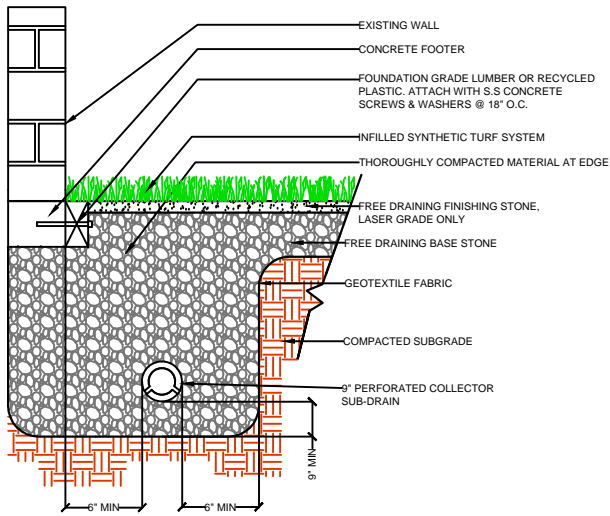

DRAWING NOT TO SCALE

NAILER BOARD

CURB

WALL

EQUIPMENT

PL903

SPORTURF

WWW.SPORTURF.COM
800-798-1056