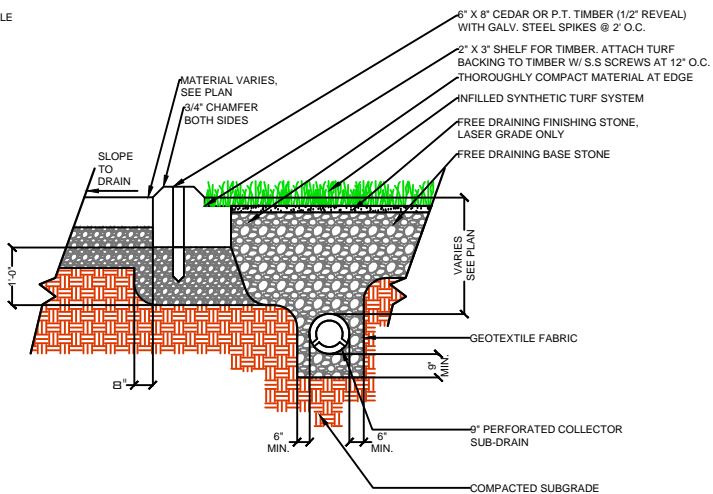

DRAWING NOT TO SCALE

NAILER BOARD

CURB

WALL

EQUIPMENT

PL903

SPORTURF
 WWW.SPORTURF.COM
 800-798-1056