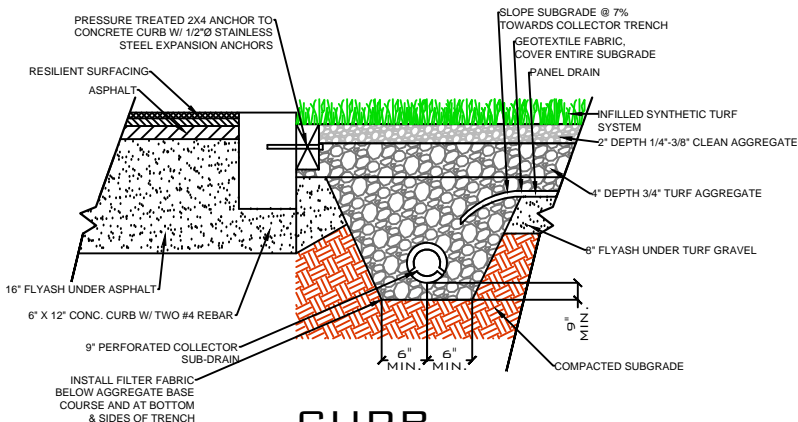

DRAWING NOT TO SCALE

NAILER BOARD

CURB

WALL

EQUIPMENT

PL903

SPORTURF
 WWW.SPORTURF.COM
 800-798-1056