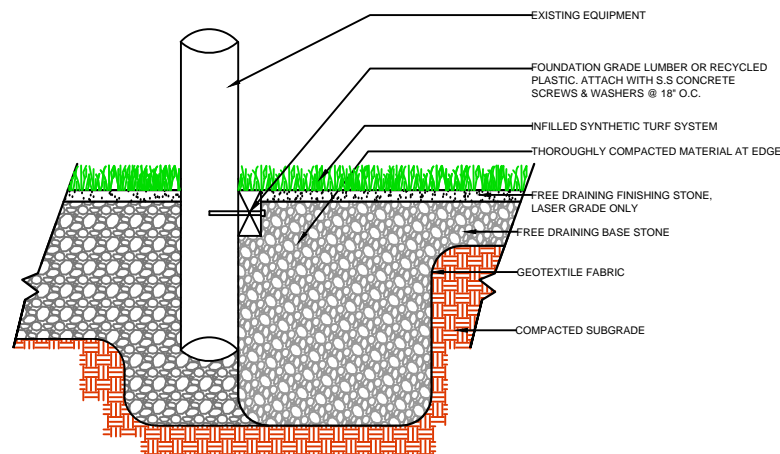

DRAWING NOT TO SCALE

NAILER BOARD

CURB

WALL

EQUIPMENT

PL903

SPORTURF
 WWW.SPORTURF.COM
 800-798-1056