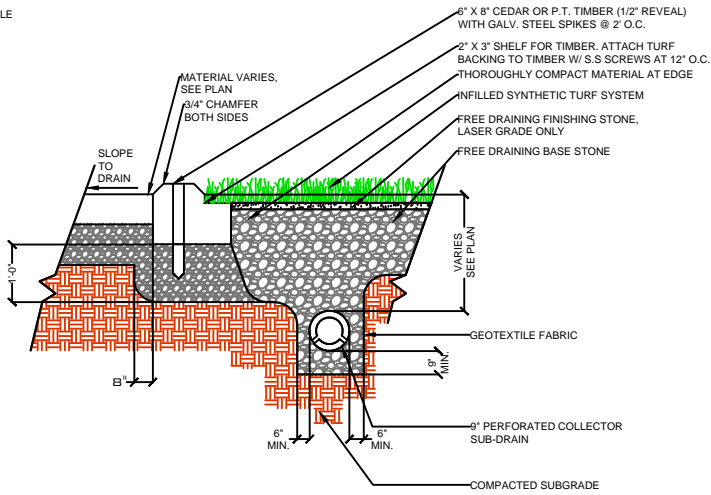

DRAWING NOT TO SCALE

NAILER BOARD

CURB

WALL

EQUIPMENT

PL903

SPORTURF

WWW.SPORTURF.COM
800-798-1056