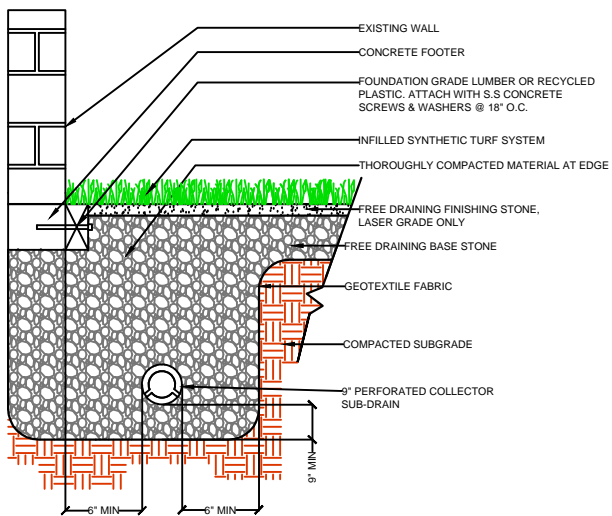

DRAWING NOT TO SCALE

NAILER BOARD

CURB

WALL

EQUIPMENT

PL903

SPORTURF
 WWW.SPORTURF.COM
 800-798-1056