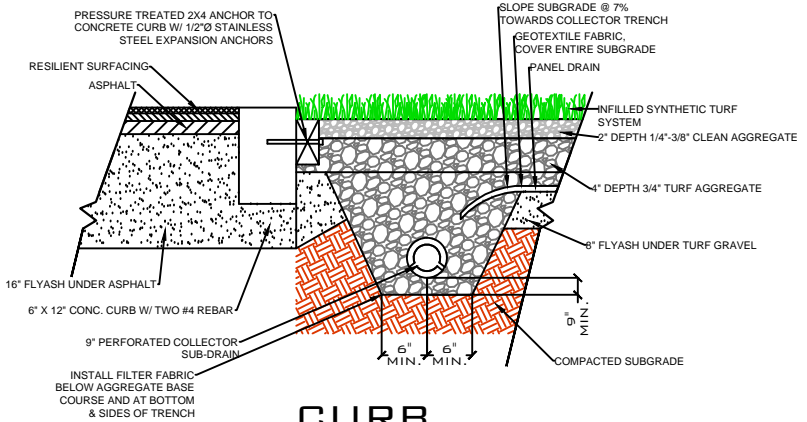

DRAWING NOT TO SCALE

NAILER BOARD

CURB

WALL

EQUIPMENT

PL903

SPORTURF

WWW.SPORTURF.COM
800-798-1056