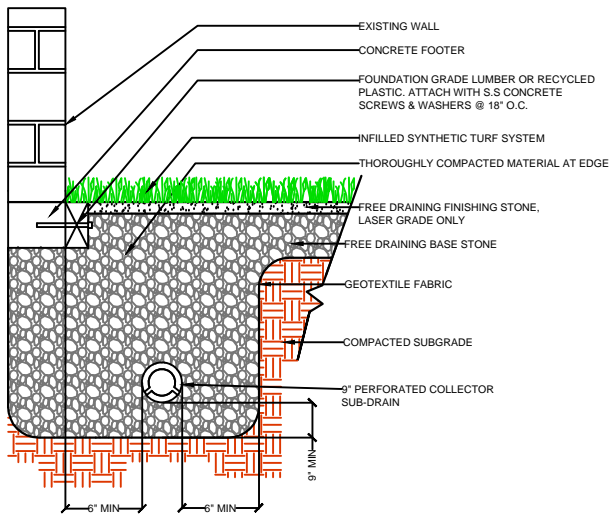

DRAWING NOT TO SCALE

NAILER BOARD

CURB

WALL

EQUIPMENT

PL901

SPORTURF

WWW.SPORTURF.COM
800-798-1056