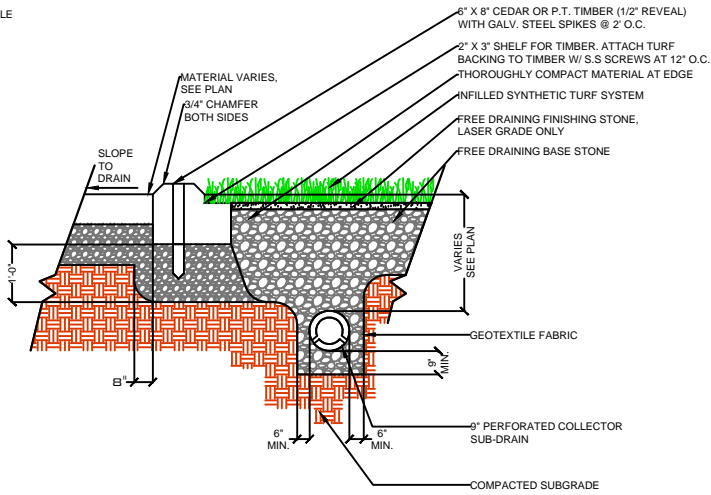

DRAWING NOT TO SCALE

NAILER BOARD

CURB

WALL

EQUIPMENT

PL901

SPORTURF

WWW.SPORTURF.COM
 800-798-1056