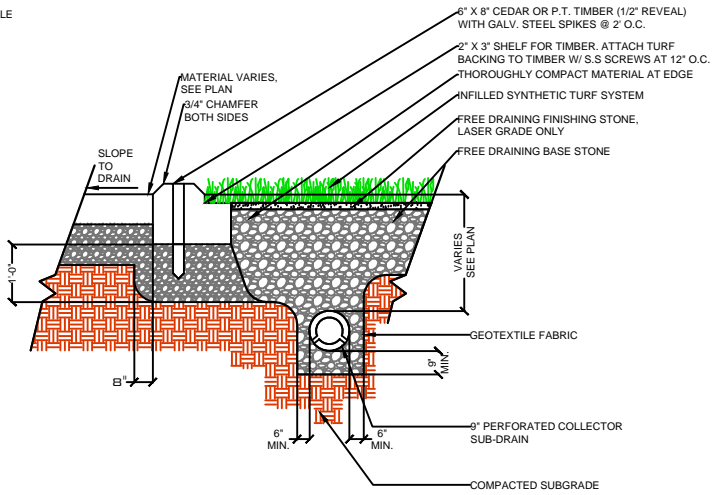

DRAWING NOT TO SCALE

NAILER BOARD

CURB

WALL

EQUIPMENT

PL901

SPORTURF

WWW.SPORTURF.COM
800-798-1056