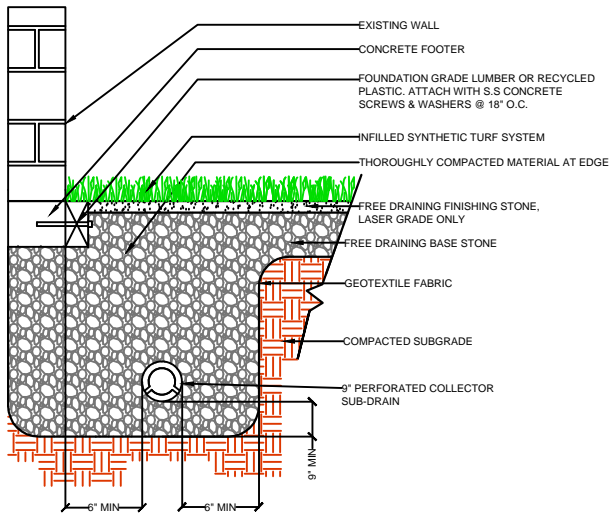

DRAWING NOT TO SCALE

NAILER BOARD

CURB

WALL

EQUIPMENT

PL901

SPORTURF

WWW.SPORTURF.COM
 800-798-1056