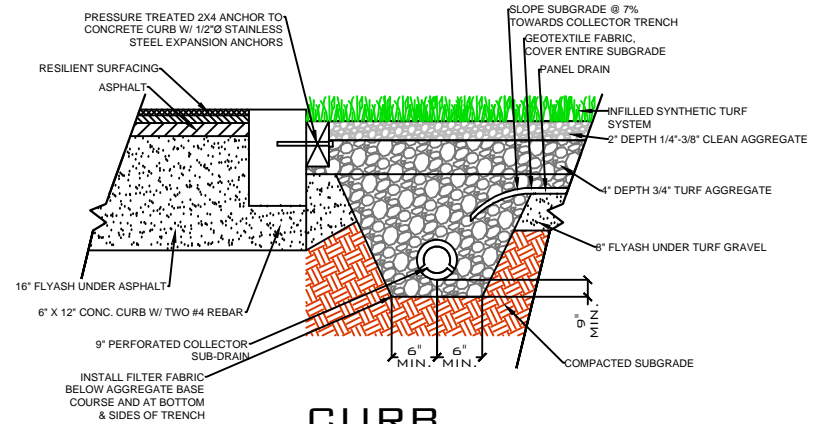

DRAWING NOT TO SCALE

NAILER BOARD

CURB

WALL

EQUIPMENT

PL901

SPORTURF

WWW.SPORTURF.COM
800-798-1056