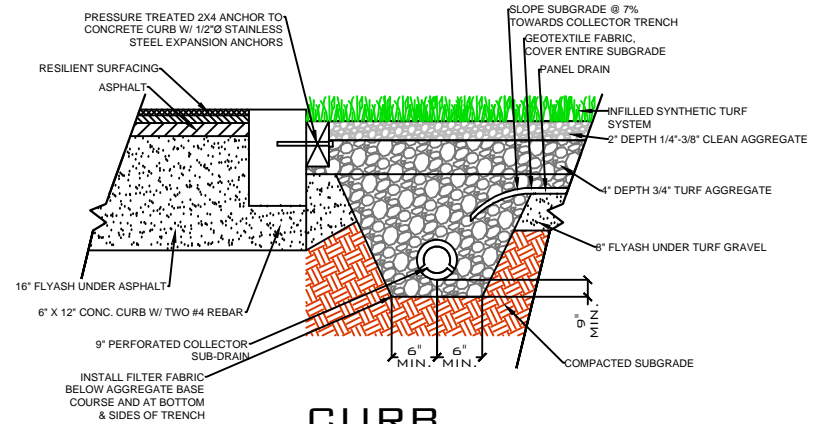

DRAWING NOT TO SCALE

NAILER BOARD

CURB

WALL

EQUIPMENT

PL901

SPORTURF

WWW.SPORTURF.COM
 800-798-1056