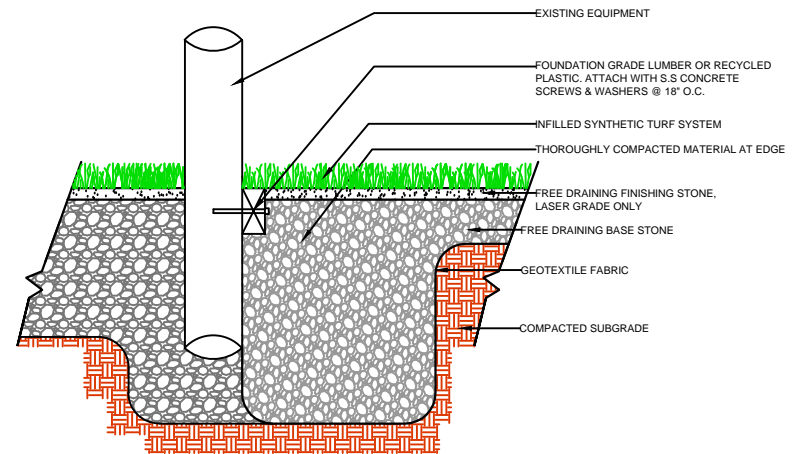

DRAWING NOT TO SCALE

NAILER BOARD

CURB

WALL

EQUIPMENT

PL901

SPORTURF

WWW.SPORTURF.COM
800-798-1056