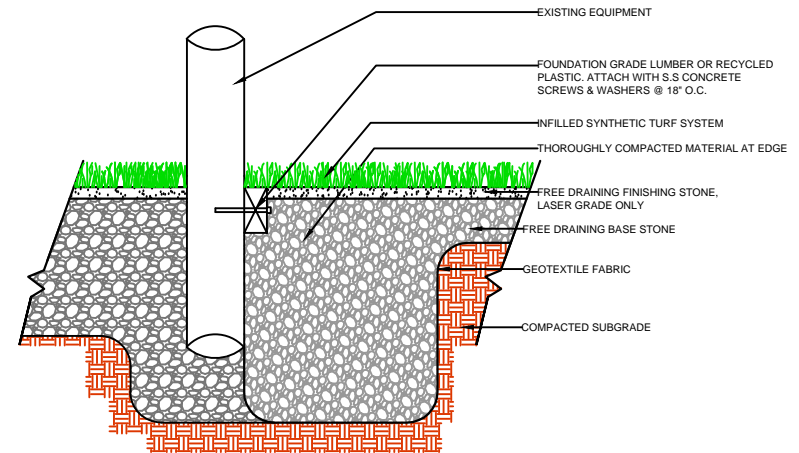

DRAWING NOT TO SCALE

NAILER BOARD

CURB

WALL

EQUIPMENT

PL901

SPORTURF

WWW.SPORTURF.COM
 800-798-1056