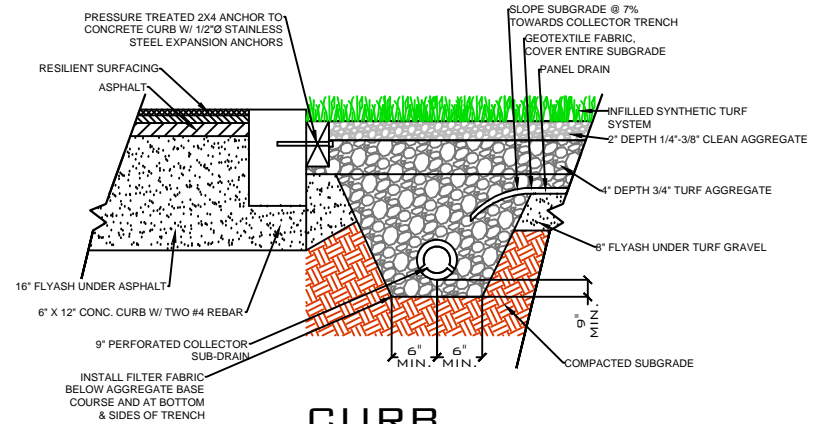

DRAWING NOT TO SCALE

NAILER BOARD

CURB

WALL

EQUIPMENT

PL711

SPORTURF

WWW.SPORTURF.COM
800-798-1056