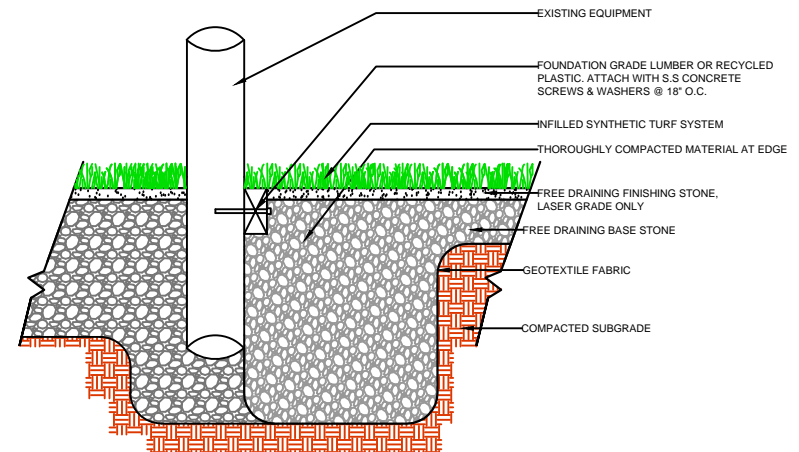

DRAWING NOT TO SCALE

NAILER BOARD

CURB

WALL

EQUIPMENT

PL711

SPORTURF

WWW.SPORTURF.COM
800-798-1056