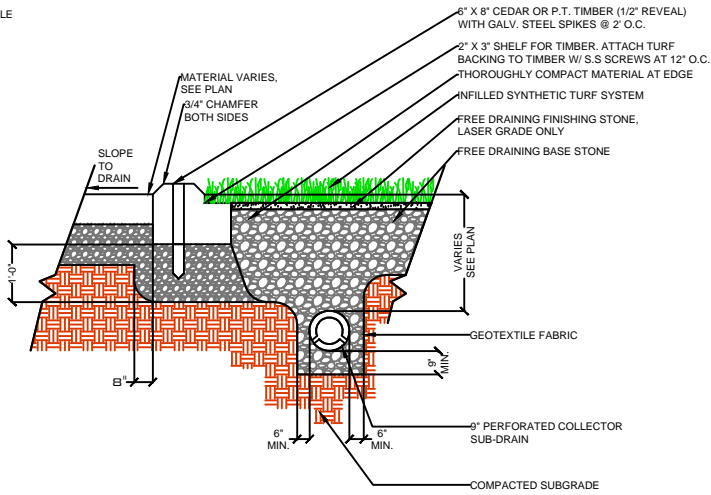

DRAWING NOT TO SCALE

NAILER BOARD

CURB

WALL

EQUIPMENT

PL711

SPORTURF

WWW.SPORTURF.COM
800-798-1056