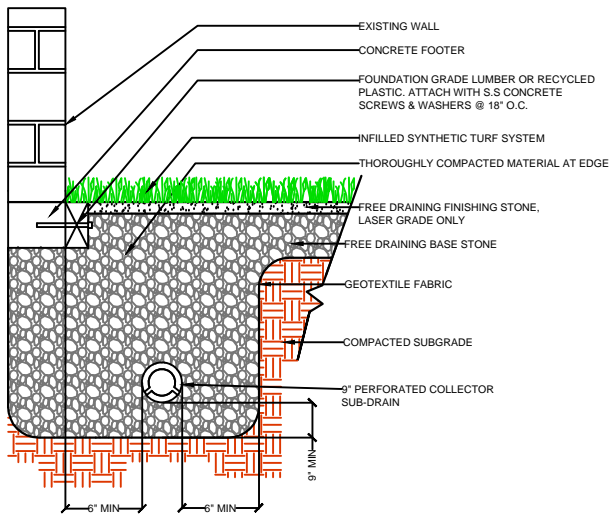

DRAWING NOT TO SCALE

NAILER BOARD

CURB

WALL

EQUIPMENT

PL711

SPORTURF

WWW.SPORTURF.COM
800-798-1056