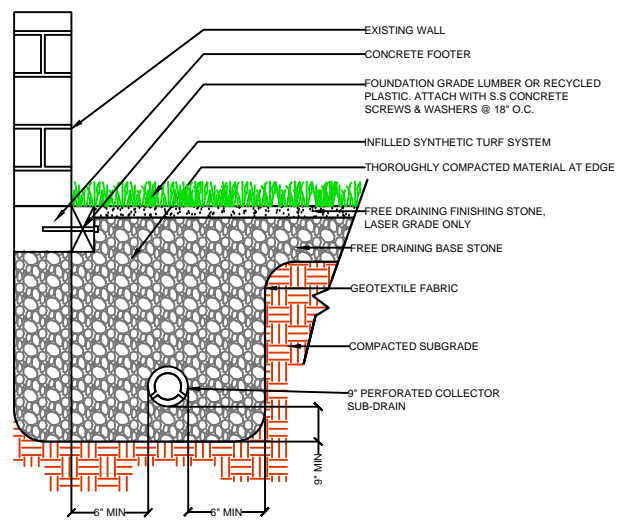

DRAWING NOT TO SCALE

NAILER BOARD

CURB

WALL

EQUIPMENT

PL53

SPORTURF
 WWW.SPORTURF.COM
 800-798-1056