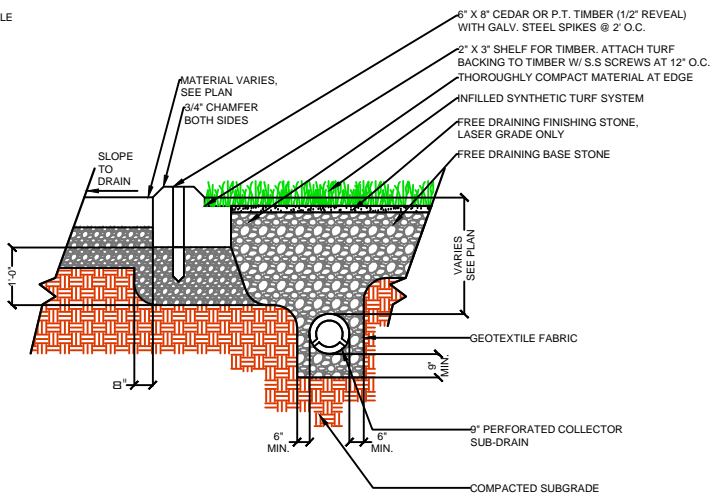

DRAWING NOT TO SCALE

NAILER BOARD

CURB

WALL

EQUIPMENT

PL53

SPORTURF
 WWW.SPORTURF.COM
 800-798-1056