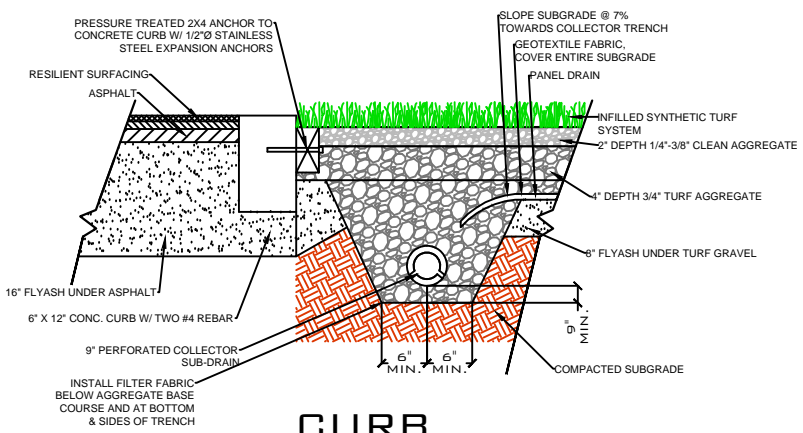

DRAWING NOT TO SCALE

NAILER BOARD

CURB

WALL

EQUIPMENT

PL53

SPORTURF
 WWW.SPORTURF.COM
 800-798-1056