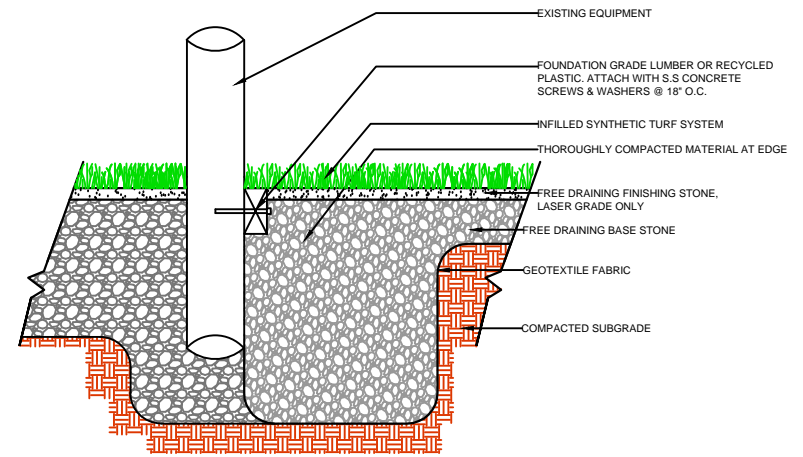

DRAWING NOT TO SCALE

NAILER BOARD

CURB

WALL

EQUIPMENT

PL53

SPORTURF
 WWW.SPORTURF.COM
 800-798-1056