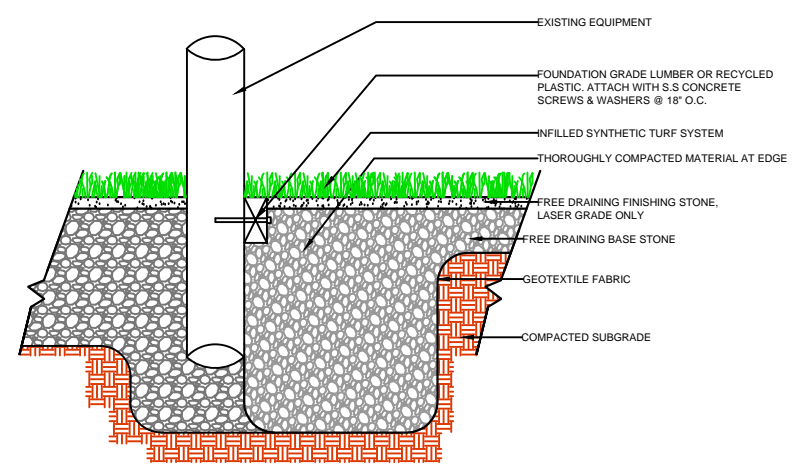

DRAWING NOT TO SCALE

NAILER BOARD

CURB

WALL

EQUIPMENT

PL53

SPORTURF
 WWW.SPORTURF.COM
 800-798-1056