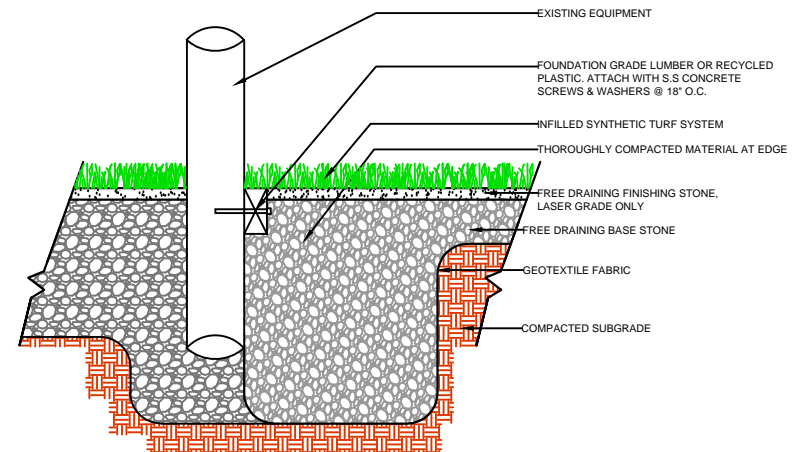

DRAWING NOT TO SCALE

NAILER BOARD

CURB

WALL

EQUIPMENT

PL357

SPORTURF

WWW.SPORTURF.COM
800-798-1056