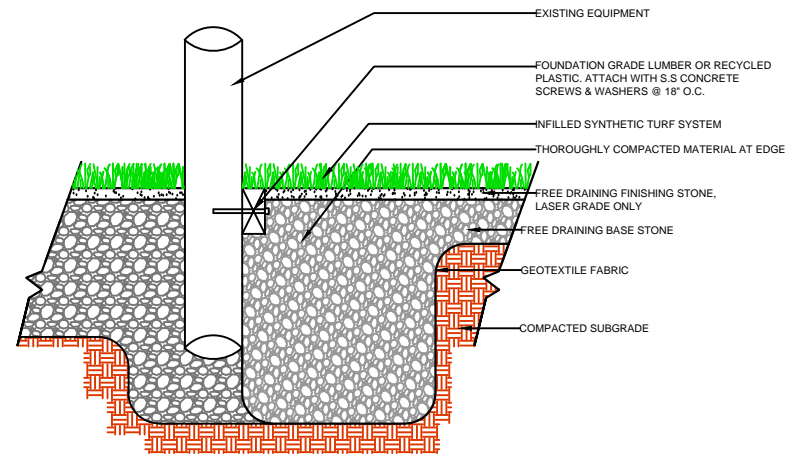

DRAWING NOT TO SCALE

NAILER BOARD

CURB

WALL

EQUIPMENT

PL357

SPORTURF

WWW.SPORTURF.COM
800-798-1056