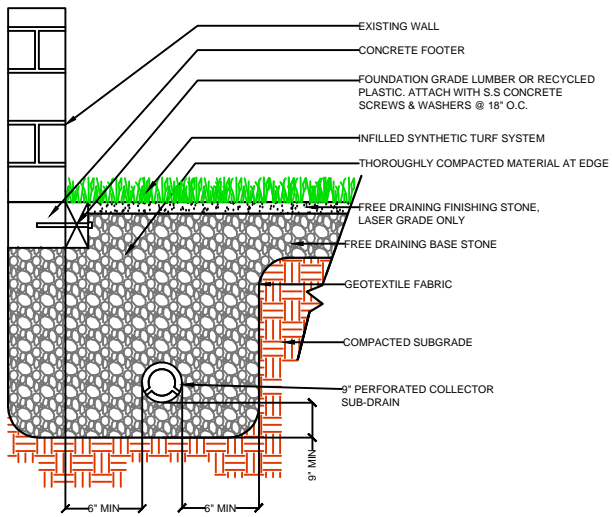

DRAWING NOT TO SCALE

NAILER BOARD

CURB

WALL

EQUIPMENT

PL357

SPORTURF

WWW.SPORTURF.COM
800-798-1056