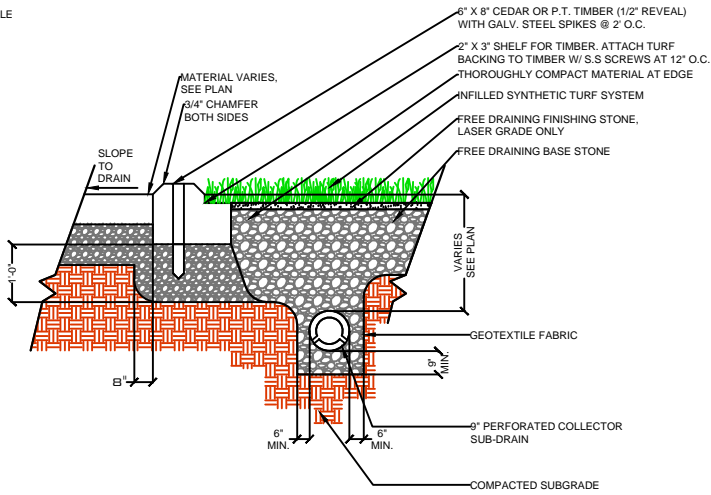

DRAWING NOT TO SCALE

NAILER BOARD

CURB

WALL

EQUIPMENT

PL357

SPORTURF

WWW.SPORTURF.COM
800-798-1056