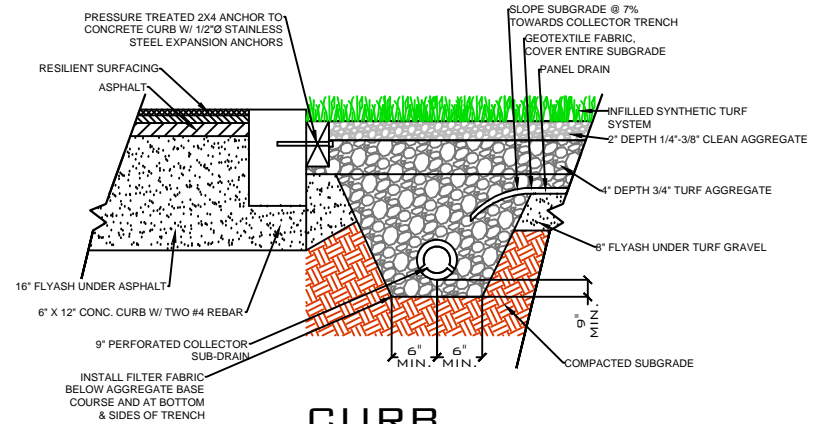

DRAWING NOT TO SCALE

NAILER BOARD

CURB

WALL

EQUIPMENT

PL357

SPORTURF

WWW.SPORTURF.COM
800-798-1056