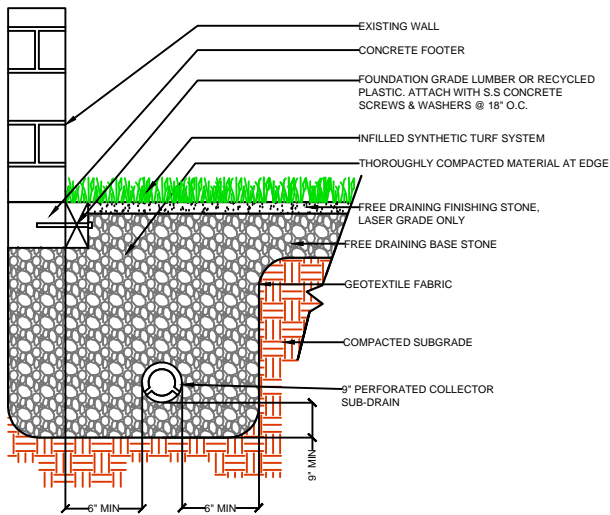

DRAWING NOT TO SCALE

NAILER BOARD

CURB

WALL

EQUIPMENT

PL357

SPORTURF

WWW.SPORTURF.COM
800-798-1056