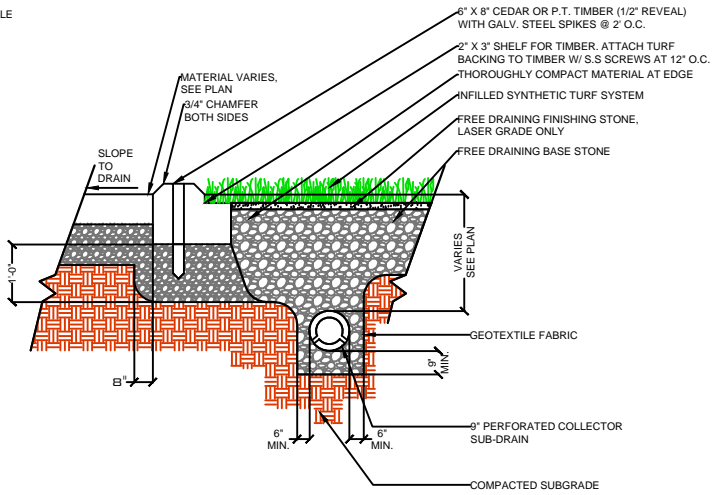

DRAWING NOT TO SCALE

NAILER BOARD

CURB

WALL

EQUIPMENT

PL357

SPORTURF

WWW.SPORTURF.COM
800-798-1056