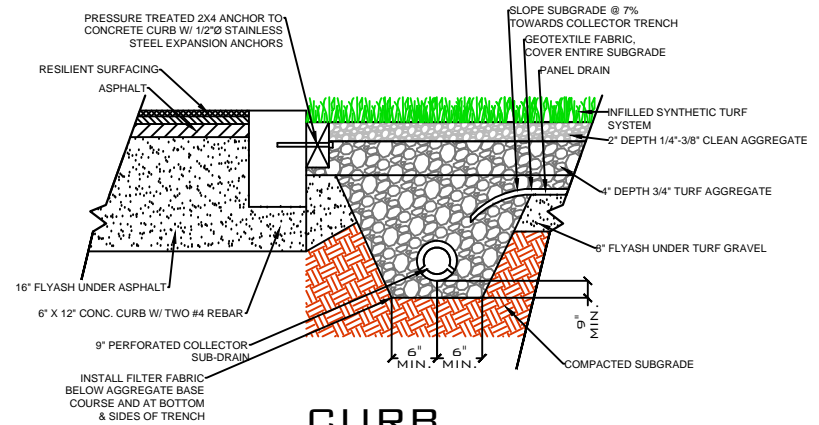

DRAWING NOT TO SCALE

NAILER BOARD

CURB

WALL

EQUIPMENT

PL357

SPORTURF

WWW.SPORTURF.COM
800-798-1056