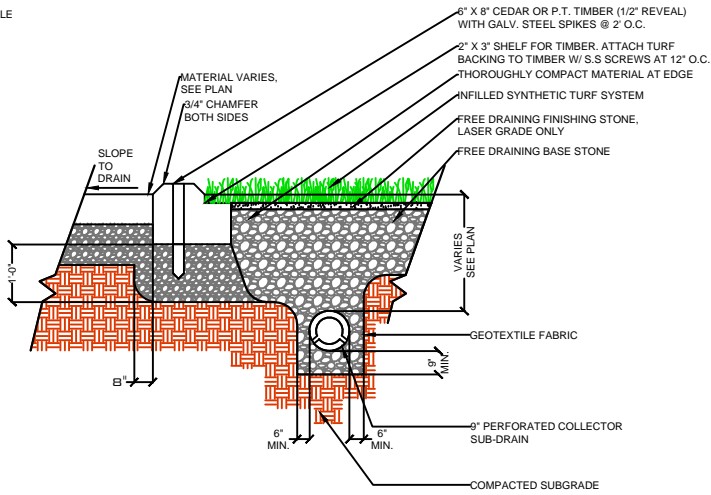

DRAWING NOT TO SCALE

NAILER BOARD

CURB

WALL

EQUIPMENT

PL354

SPORTURF

WWW.SPORTURF.COM
800-798-1056