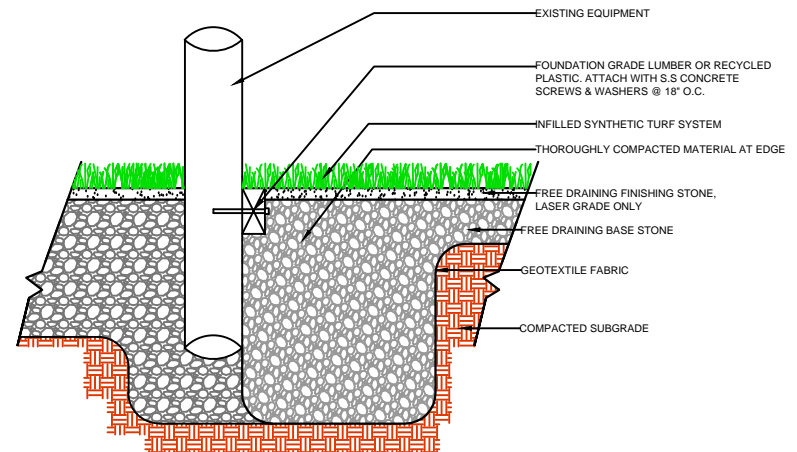

DRAWING NOT TO SCALE

NAILER BOARD

CURB

WALL

EQUIPMENT

PL354

SPORTURF

WWW.SPORTURF.COM
800-798-1056