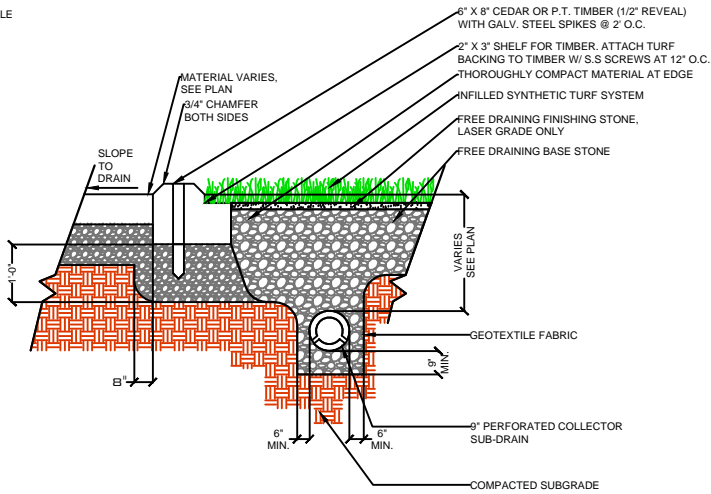

DRAWING NOT TO SCALE

NAILER BOARD

CURB

WALL

EQUIPMENT

PL354

SPORTURF

WWW.SPORTURF.COM
800-798-1056