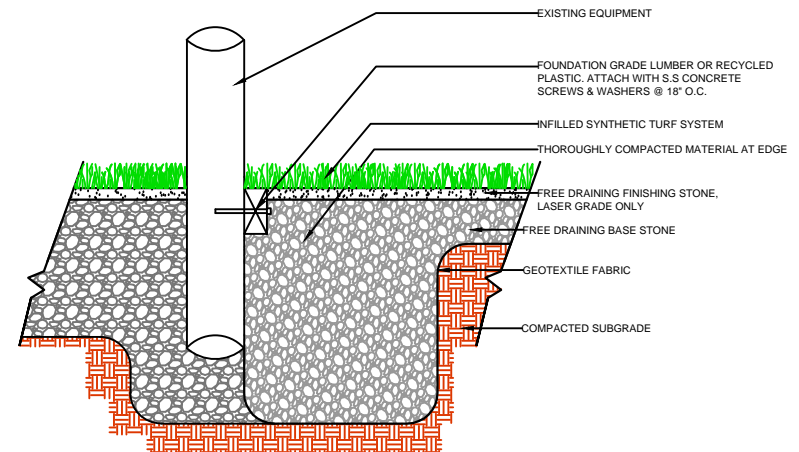

DRAWING NOT TO SCALE

NAILER BOARD

CURB

WALL

EQUIPMENT

PL354

SPORTURF

WWW.SPORTURF.COM
800-798-1056