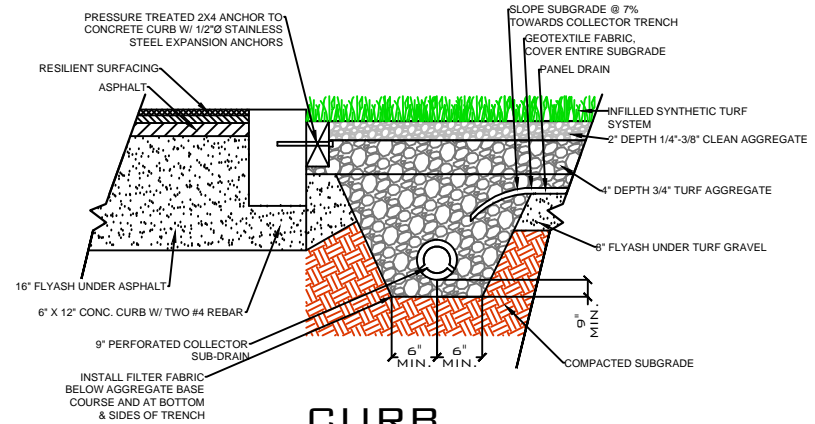

DRAWING NOT TO SCALE

NAILER BOARD

CURB

WALL

EQUIPMENT

PL354

SPORTURF

WWW.SPORTURF.COM
800-798-1056