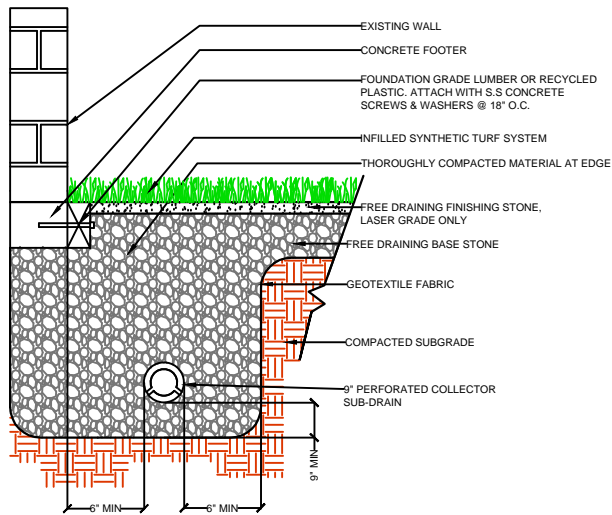

DRAWING NOT TO SCALE

NAILER BOARD

CURB

WALL

EQUIPMENT

PL354

SPORTURF

WWW.SPORTURF.COM
800-798-1056