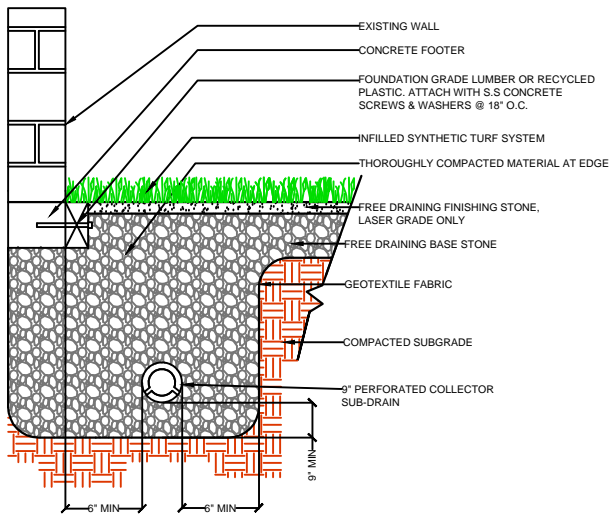

DRAWING NOT TO SCALE

NAILER BOARD

CURB

WALL

EQUIPMENT

PL354

SPORTURF

WWW.SPORTURF.COM
800-798-1056