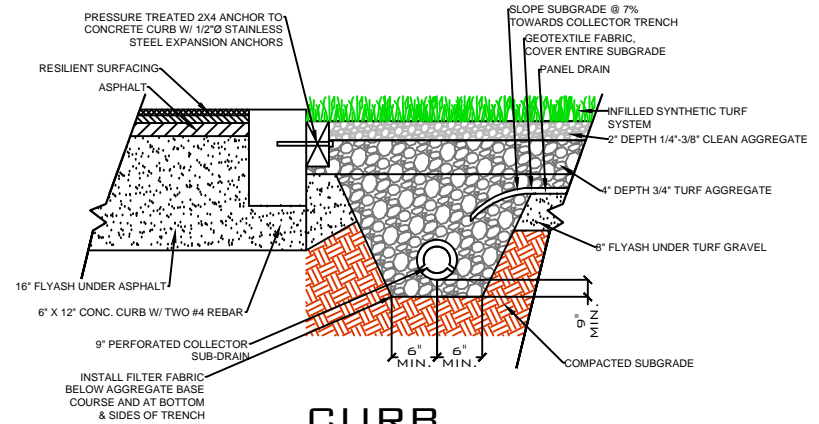

DRAWING NOT TO SCALE

NAILER BOARD

CURB

WALL

EQUIPMENT

PL354

SPORTURF

WWW.SPORTURF.COM
800-798-1056