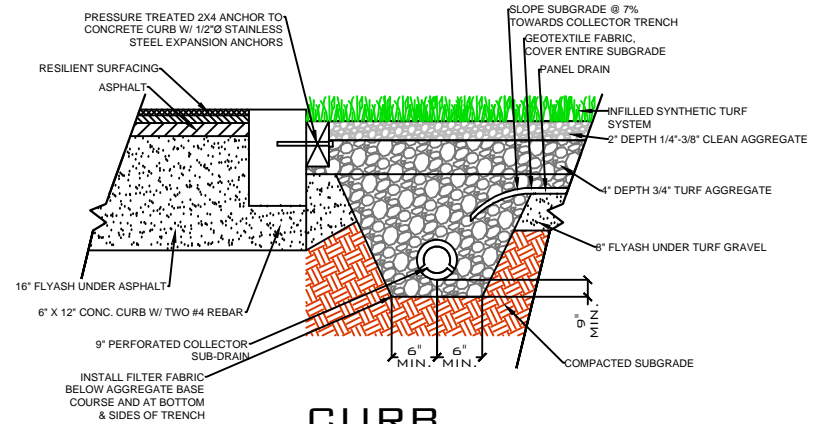

DRAWING NOT TO SCALE

NAILER BOARD

CURB

WALL

EQUIPMENT

PL322

SPORTURF

WWW.SPORTURF.COM
800-798-1056