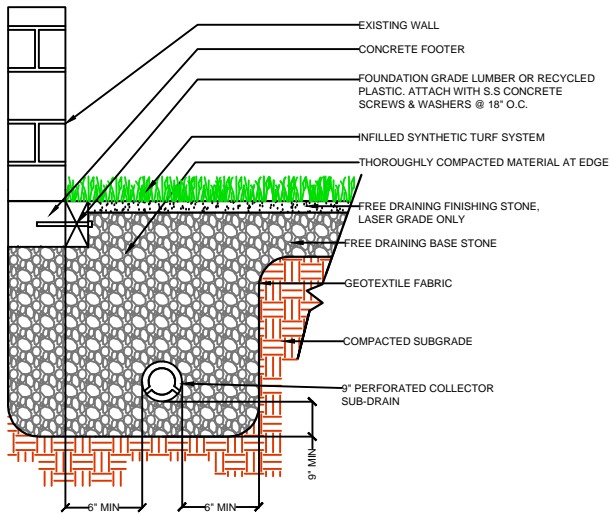

DRAWING NOT TO SCALE

NAILER BOARD

CURB

WALL

EQUIPMENT

PL322

SPORTURF

WWW.SPORTURF.COM
800-798-1056