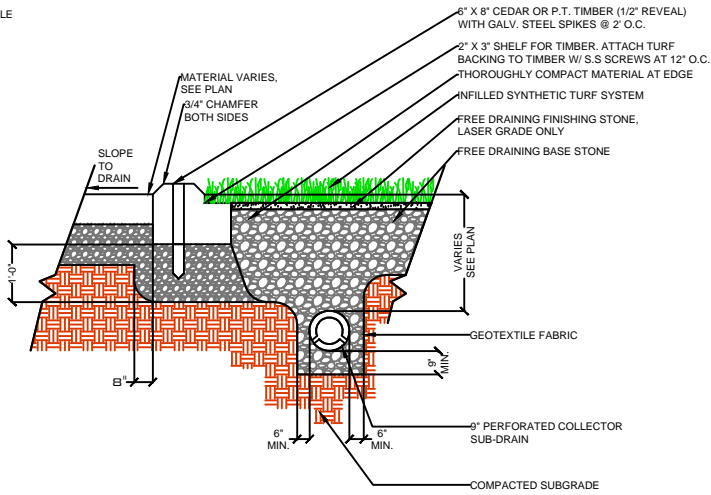

DRAWING NOT TO SCALE

NAILER BOARD

CURB

WALL

EQUIPMENT

PL322

SPORTURF

WWW.SPORTURF.COM
800-798-1056