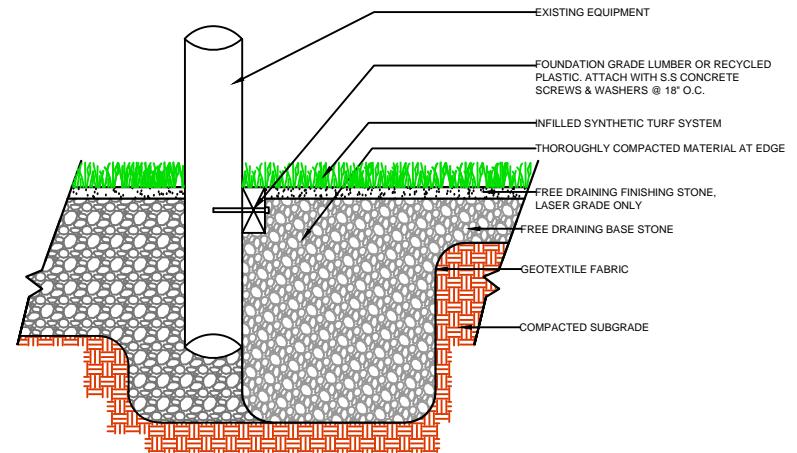

DRAWING NOT TO SCALE

NAILER BOARD

CURB

WALL

EQUIPMENT

PL322

SPORTURF

WWW.SPORTURF.COM
800-798-1056