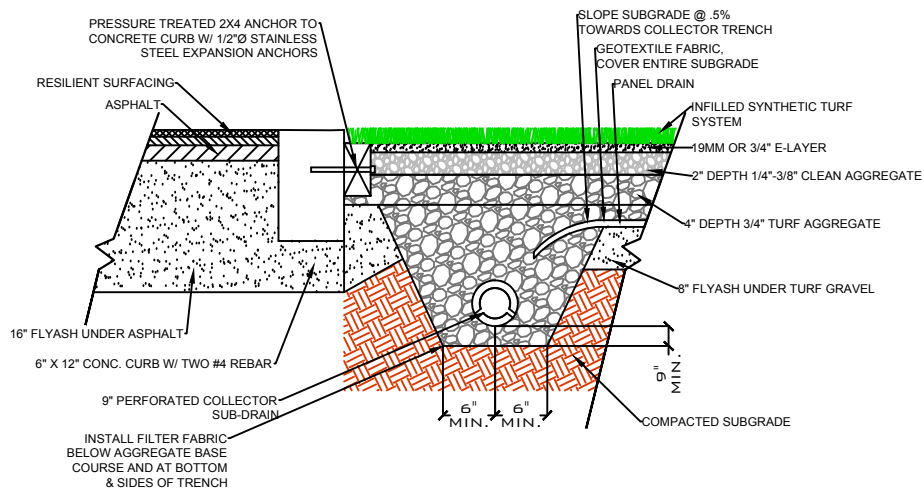

DRAWING NOT TO SCALE

CURB

EQUIPMENT

WET HOCKEY
FIH71

SPORTURF

WWW.SPORTURF.COM
800-798-1056