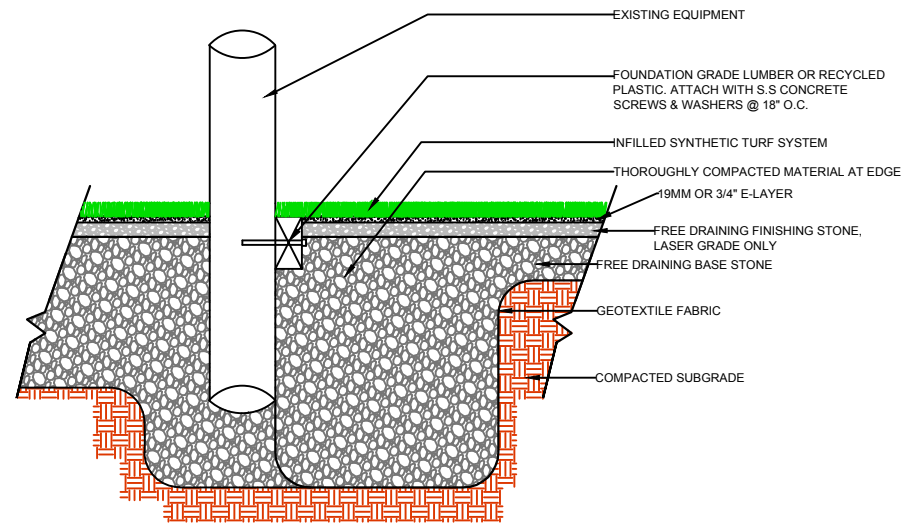

DRAWING NOT TO SCALE

CURB

EQUIPMENT

WET HOCKEY
FIH71

SPORTURF

WWW.SPORTURF.COM
800-798-1056