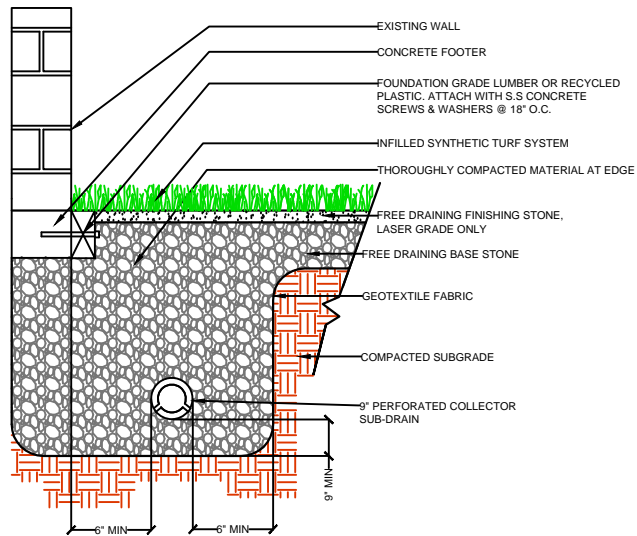

DRAWING NOT TO SCALE

**NAILER BOARD**

**CURB**

**WALL**

**EQUIPMENT**

**FIELDER'S CHOICE**  
416-50

**SPORTURF**

WWW.SPORTURF.COM  
800-798-1056

FIELDER'S CHOICE  
 416-50

**SPORTURF**  
 WWW.SPORTURF.COM  
 800-798-1056