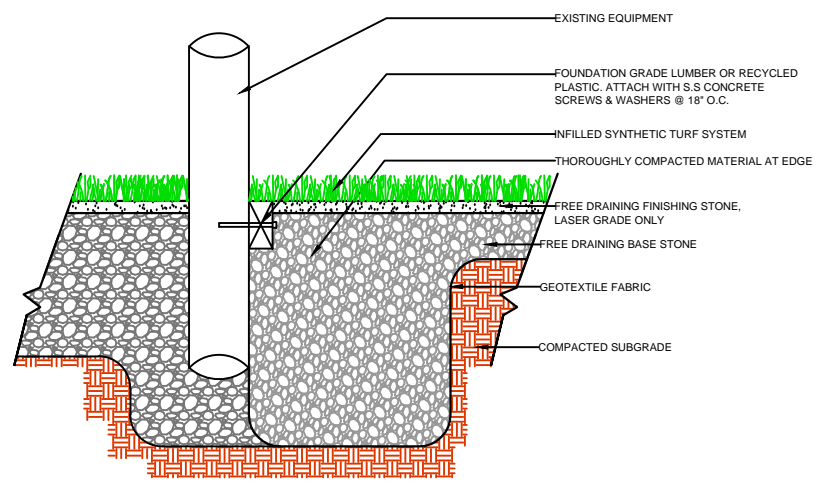

DRAWING NOT TO SCALE

**NAILER BOARD**

**CURB**

**WALL**

**EQUIPMENT**

**FIELDER'S CHOICE**  
416-50

**SPORTURF**  
WWW.SPORTURF.COM  
800-798-1056

**FIELDER'S CHOICE**  
**416-50**