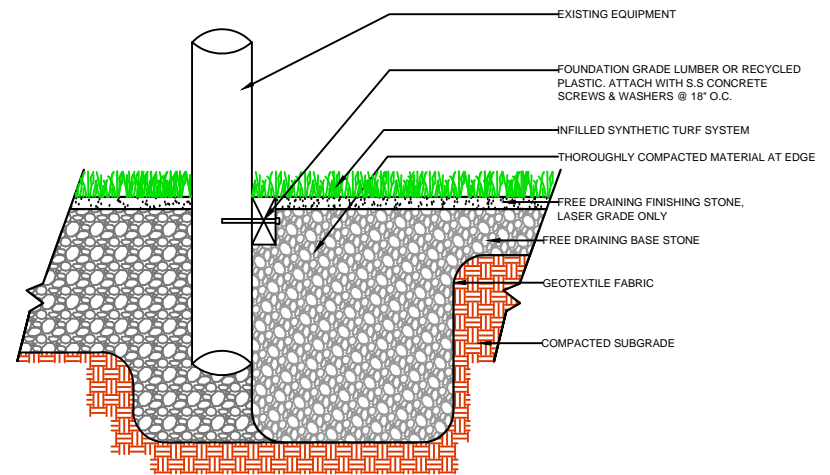

DRAWING NOT TO SCALE

**NAILER BOARD**

**CURB**

**WALL**

**EQUIPMENT**

**FIELDER'S CHOICE**  
416-50

**SPORTURF**

WWW.SPORTURF.COM  
800-798-1056

FIELDER'S CHOICE  
 416-50

**SPORTURF**  
 WWW.SPORTURF.COM  
 800-798-1056