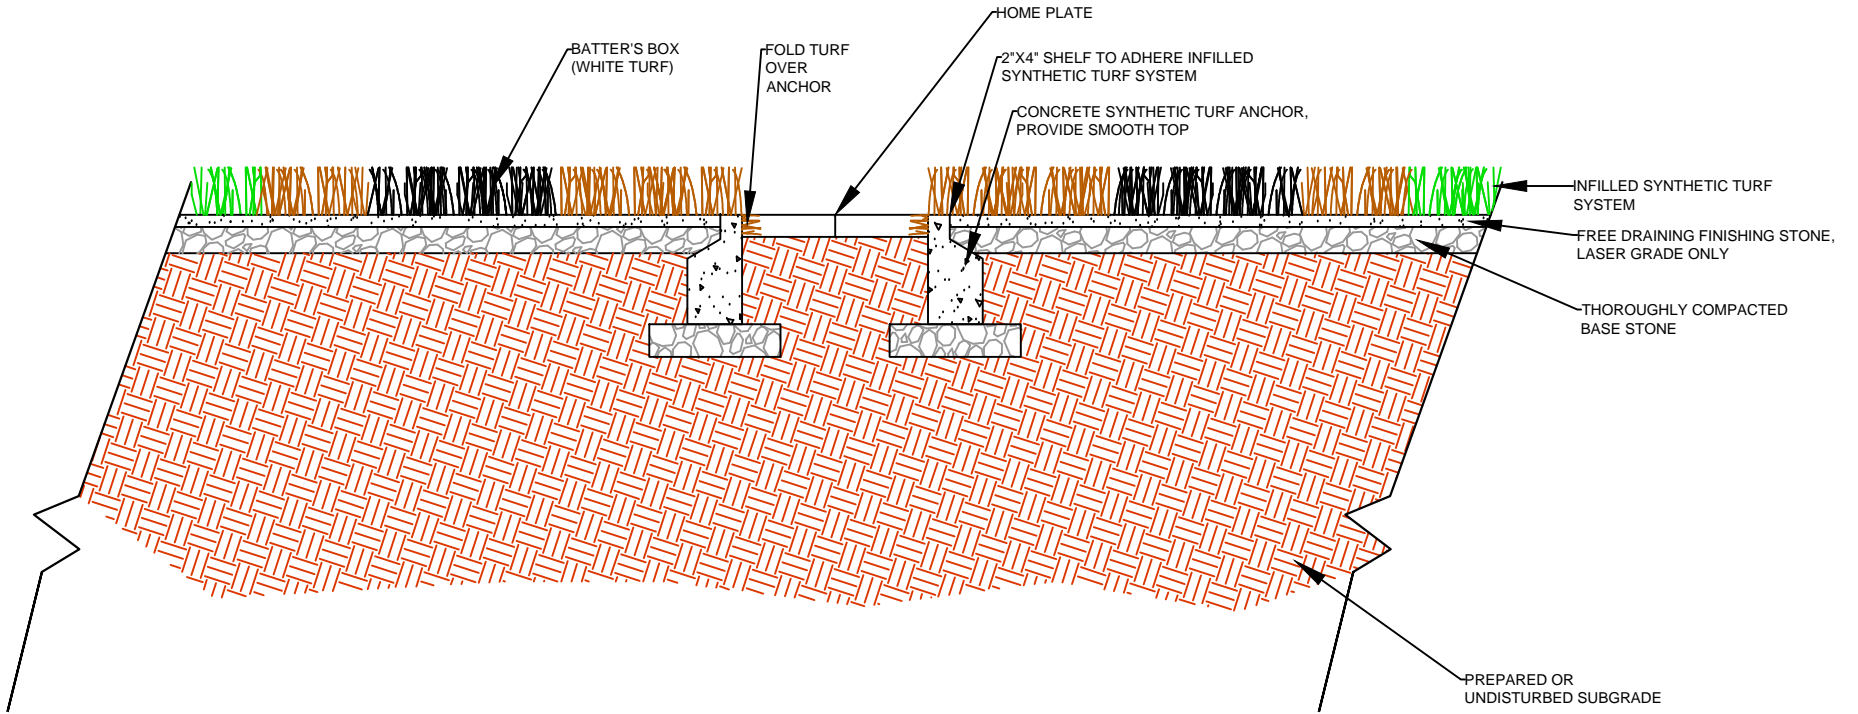

DRAWING NOT TO SCALE

**NAILER BOARD**

**CURB**

**WALL**

**EQUIPMENT**

**FIELDER'S CHOICE**  
416-50

**SPORTURF**  
WWW.SPORTURF.COM  
800-798-1056

**FIELDER'S CHOICE**  
**416-50**