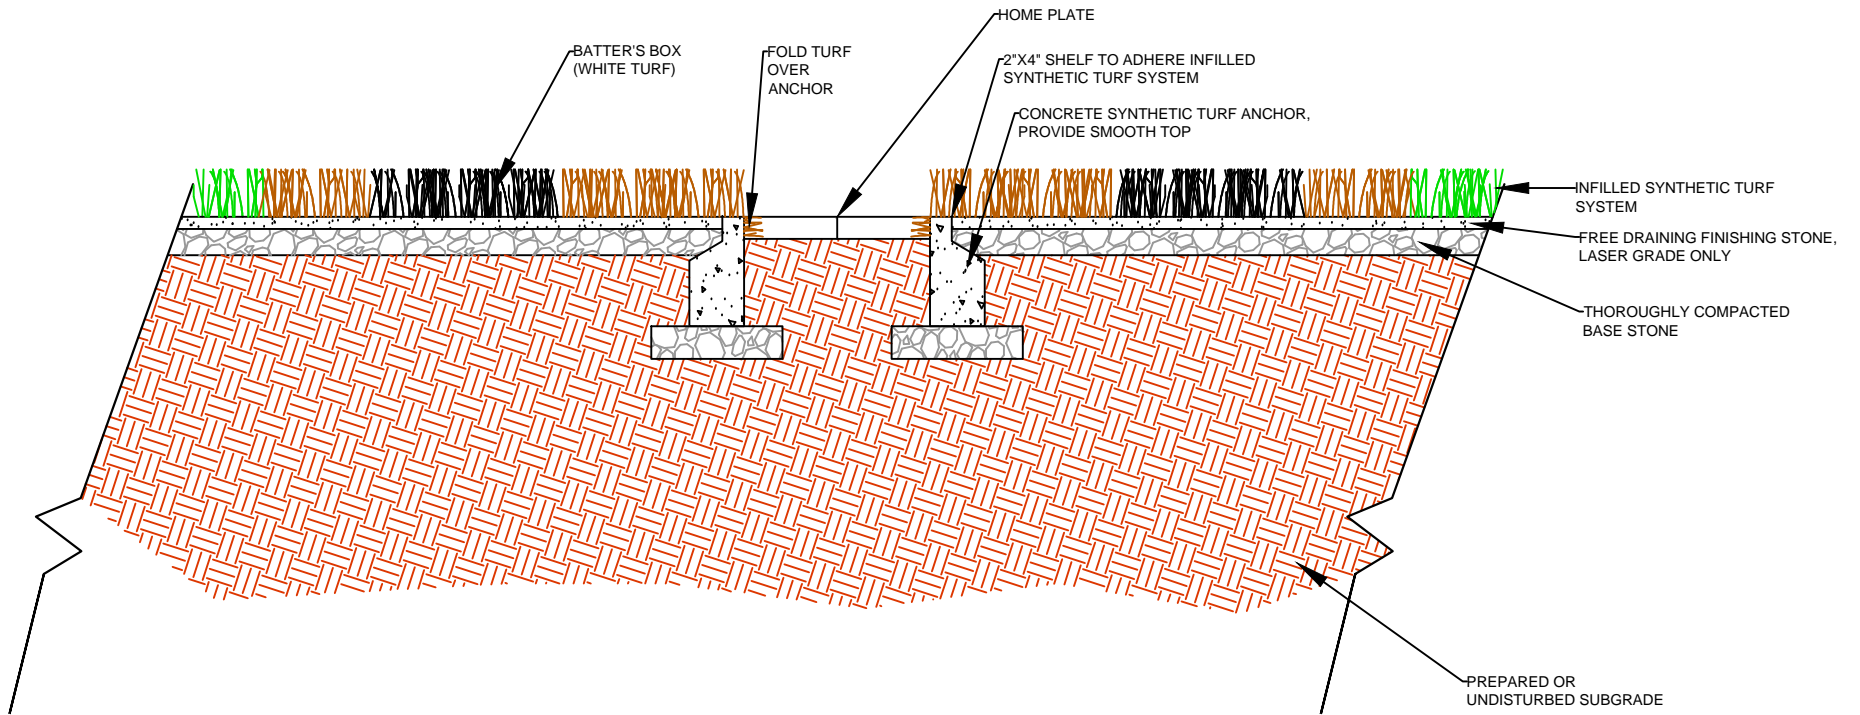

DRAWING NOT TO SCALE

**NAILER BOARD**

**CURB**

**WALL**

**EQUIPMENT**

**FIELDER'S CHOICE**  
416-50

**SPORTURF**

WWW.SPORTURF.COM  
800-798-1056

FIELDER'S CHOICE  
 416-50

**SPORTURF**  
 WWW.SPORTURF.COM  
 800-798-1056