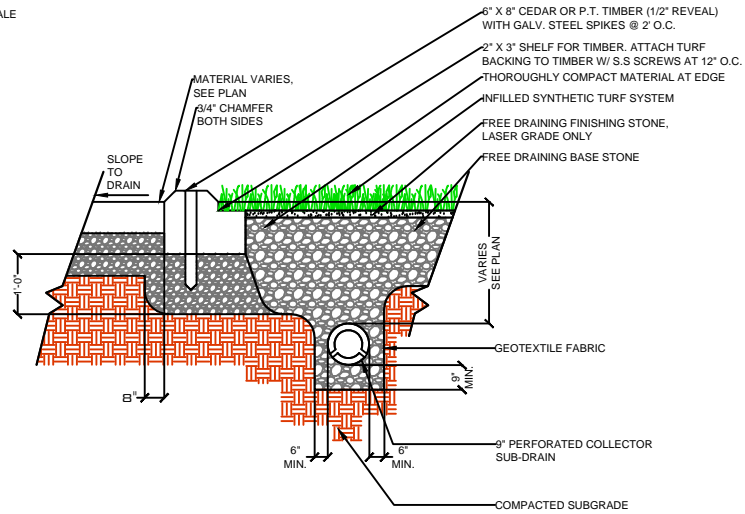

DRAWING NOT TO SCALE

**NAILER BOARD**

**CURB**

**WALL**

**EQUIPMENT**

**FIELDER'S CHOICE**  
416-50

**SPORTURF**

WWW.SPORTURF.COM  
800-798-1056