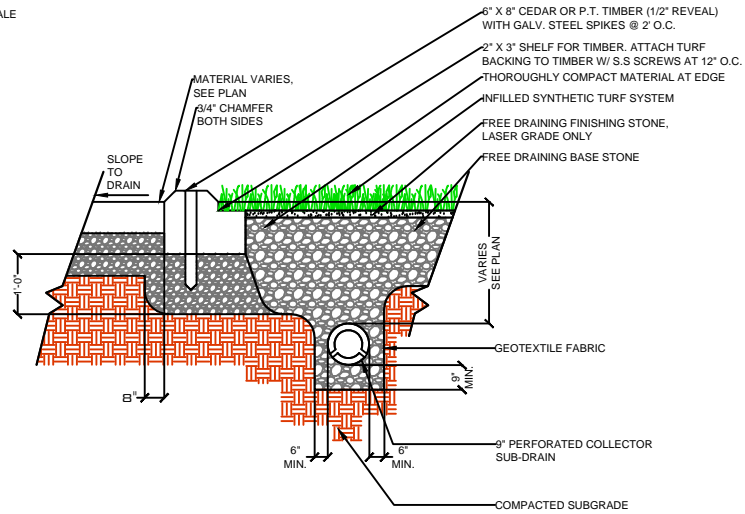

DRAWING NOT TO SCALE

**NAILER BOARD**

**CURB**

**WALL**

**EQUIPMENT**

**FIELDER'S CHOICE**  
416-50

**SPORTURF**  
WWW.SPORTURF.COM  
800-798-1056

**FIELDER'S CHOICE**  
**416-50**