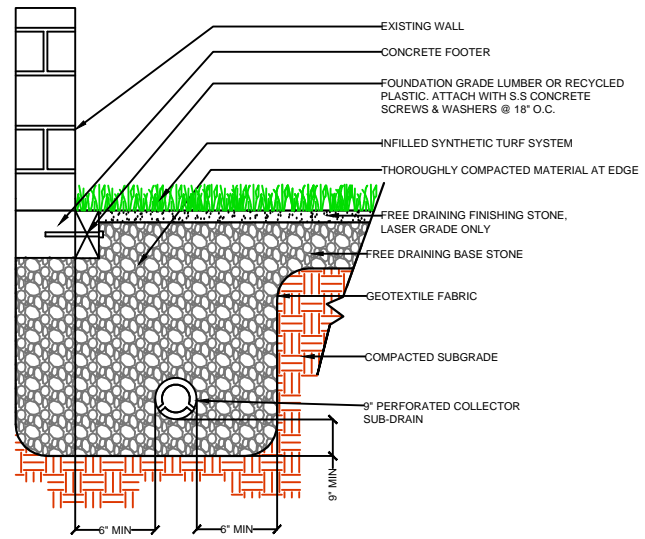

DRAWING NOT TO SCALE

**NAILER BOARD**

**CURB**

**WALL**

**EQUIPMENT**

**FIELDER'S CHOICE**  
416-50

**SPORTURF**  
WWW.SPORTURF.COM  
800-798-1056

**FIELDER'S CHOICE**  
**416-50**