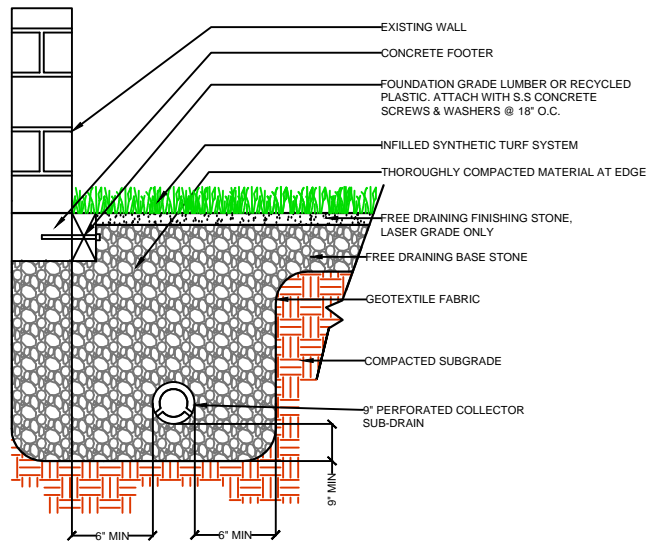

DRAWING NOT TO SCALE

**NAILER BOARD**

**CURB**

**WALL**

**EQUIPMENT**

**FIELDER'S CHOICE**  
416-60

**SPORTURF**  
WWW.SPORTURF.COM  
800-798-1056

FIELDER'S CHOICE  
 416-60