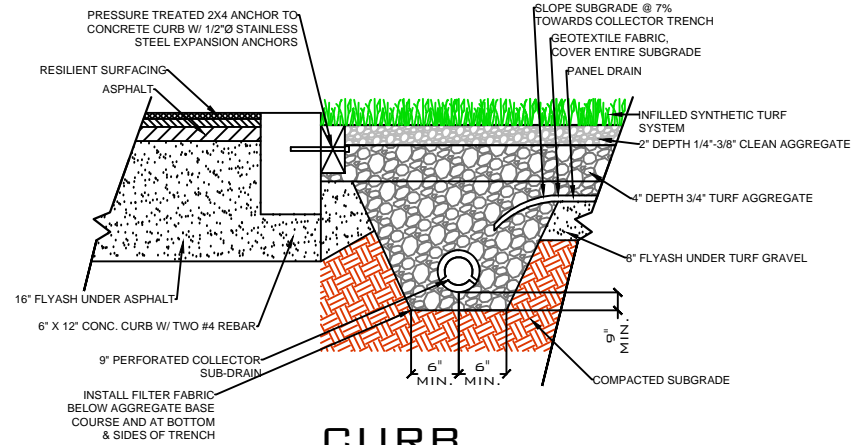

DRAWING NOT TO SCALE

**NAILER BOARD**

**CURB**

**WALL**

**EQUIPMENT**

**FIELDER'S CHOICE**  
416-60

**SPORTURF**  
WWW.SPORTURF.COM  
800-798-1056

FIELDER'S CHOICE  
 416-60