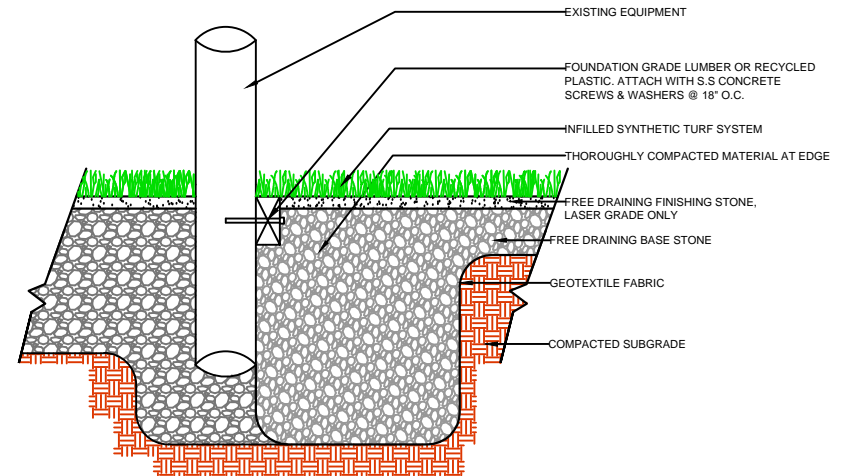

DRAWING NOT TO SCALE

**NAILER BOARD**

**CURB**

**WALL**

**EQUIPMENT**

**FIELDER'S CHOICE**  
416-60

**SPORTURF**  
WWW.SPORTURF.COM  
800-798-1056

FIELDER'S CHOICE  
 416-60