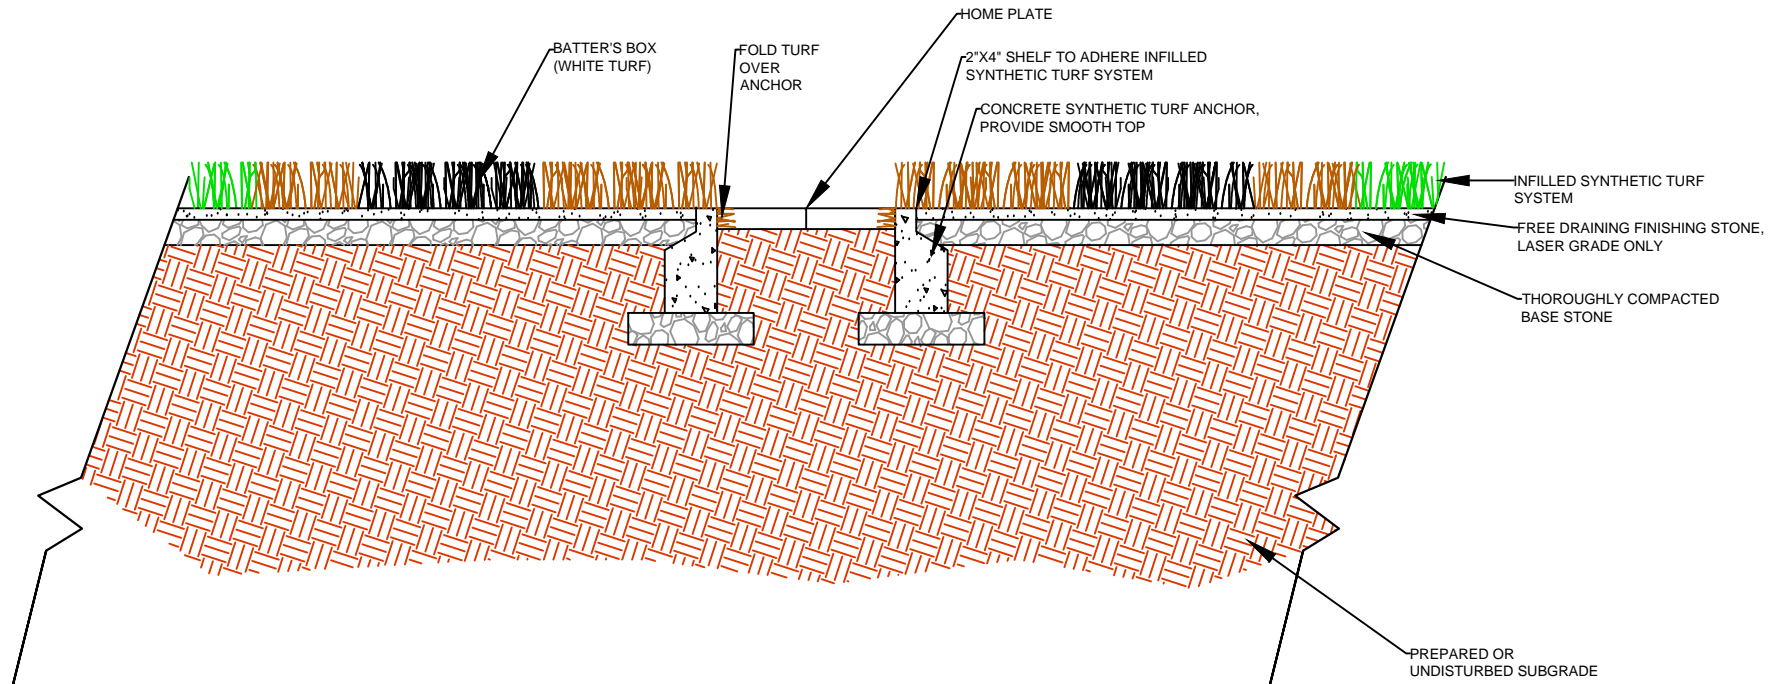

DRAWING NOT TO SCALE

**NAILER BOARD**

**CURB**

**WALL**

**EQUIPMENT**

**FIELDER'S CHOICE**  
416-60

**SPORTURF**  
WWW.SPORTURF.COM  
800-798-1056

FIELDER'S CHOICE  
 416-60