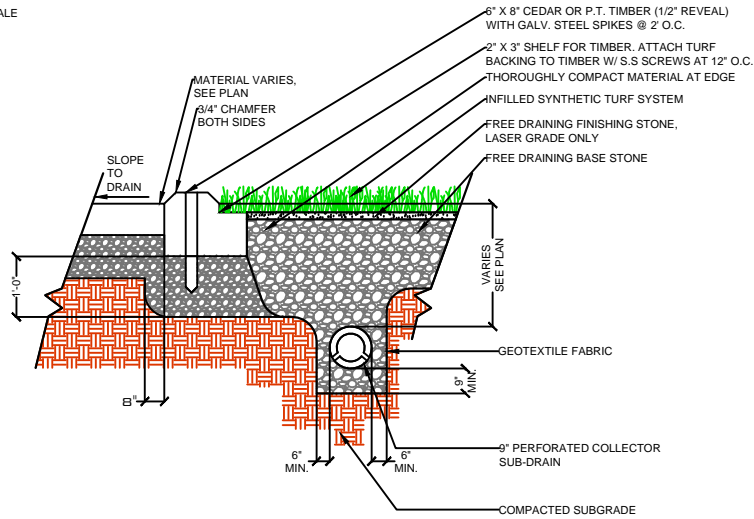

DRAWING NOT TO SCALE

**NAILER BOARD**

**CURB**

**WALL**

**EQUIPMENT**

**FIELDER'S CHOICE**  
416-60

**SPORTURF**  
WWW.SPORTURF.COM  
800-798-1056

FIELDER'S CHOICE  
 416-60