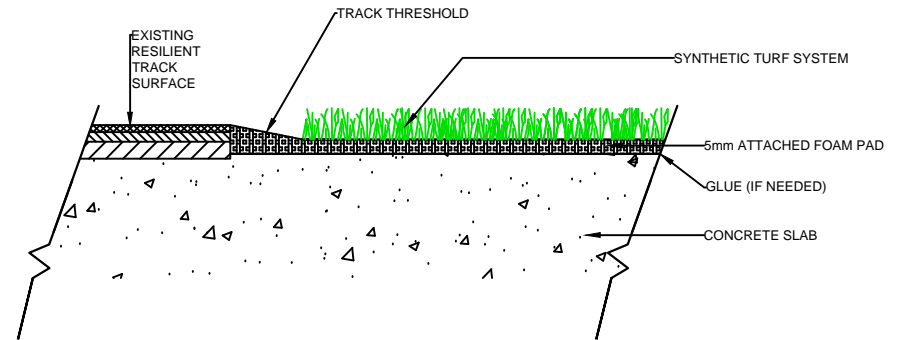

WALL

EQUIPMENT

NAILER BOARD

THRESHOLD

FAST GRASS
AT755E

SPORTURF

WWW.SPORTURF.COM
800-798-1056

NAILER BOARD

THRESHOLD

WALL

EQUIPMENT

**FAST GRASS
AT755E**

SPORTURF

WWW.SPORTURF.COM
800-798-1056