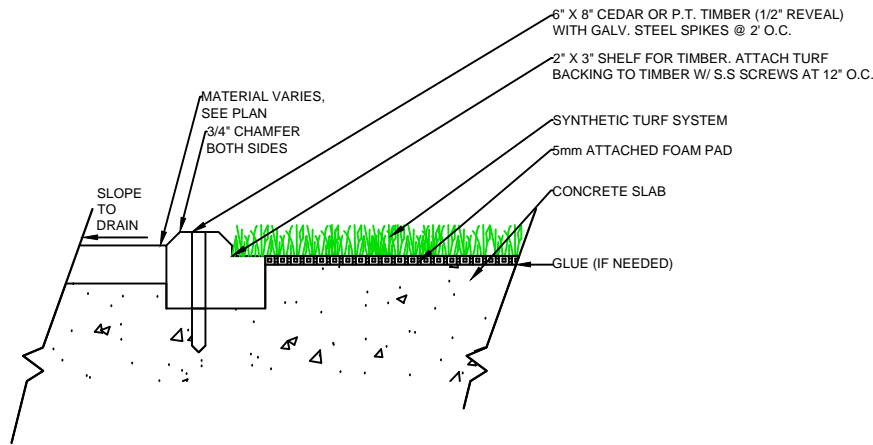

WALL

EQUIPMENT

NAILER BOARD

THRESHOLD

FAST GRASS
AT755E

SPORTURF

WWW.SPORTURF.COM
800-798-1056

NAILER BOARD

THRESHOLD

WALL

EQUIPMENT

**FAST GRASS
AT755E**

SPORTURF

WWW.SPORTURF.COM
800-798-1056