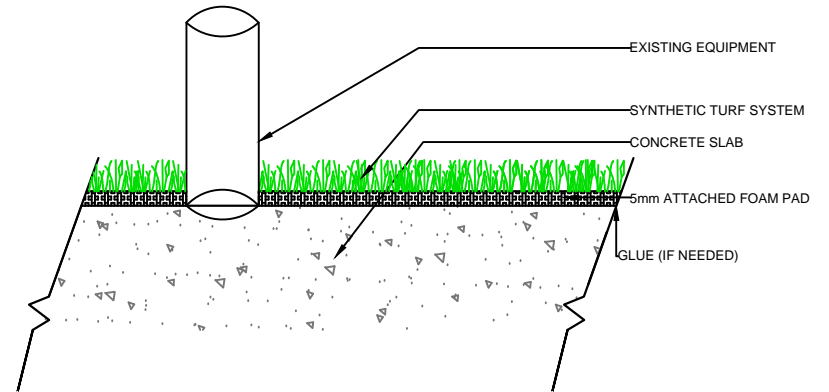

WALL

EQUIPMENT

NAILER BOARD

THRESHOLD

FAST GRASS
AT755E

SPORTURF

WWW.SPORTURF.COM
800-798-1056

NAILER BOARD

THRESHOLD

WALL

EQUIPMENT

**FAST GRASS
AT755E**

SPORTURF

WWW.SPORTURF.COM
800-798-1056