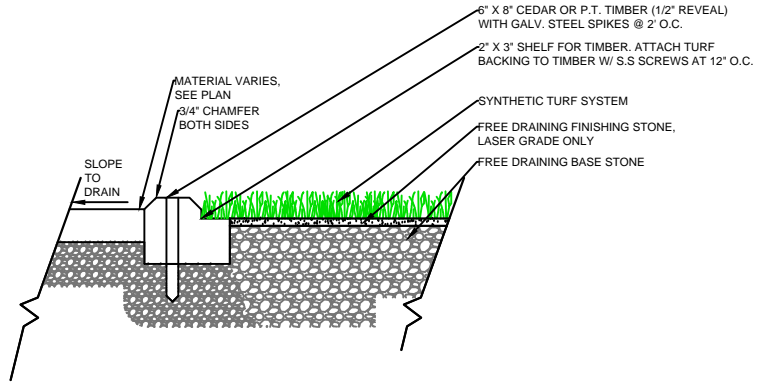

WALL

EQUIPMENT

NAILER BOARD

THRESHOLD

FAST GRASS
AT755E

SPORTURF

WWW.SPORTURF.COM
800-798-1056

NAILER BOARD

THRESHOLD

WALL

EQUIPMENT

**FAST GRASS
AT755E**

SPORTURF

WWW.SPORTURF.COM
800-798-1056