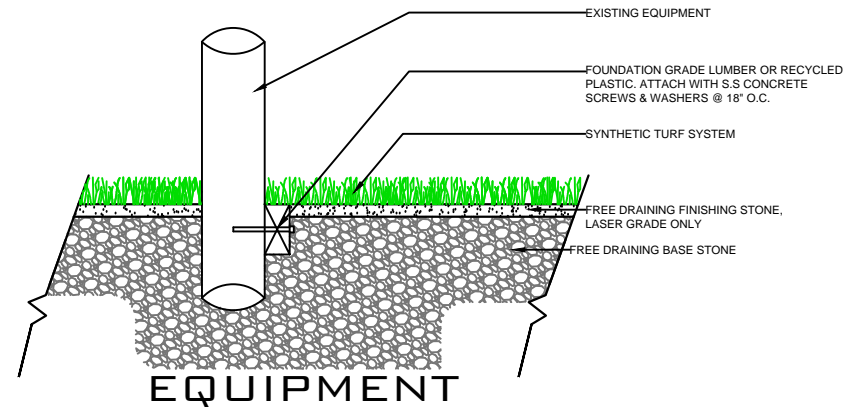

WALL

EQUIPMENT

NAILER BOARD

THRESHOLD

FAST GRASS
AT755E

SPORTURF

WWW.SPORTURF.COM
800-798-1056

NAILER BOARD

THRESHOLD

WALL

EQUIPMENT

**FAST GRASS
AT755E**

SPORTURF

WWW.SPORTURF.COM
800-798-1056