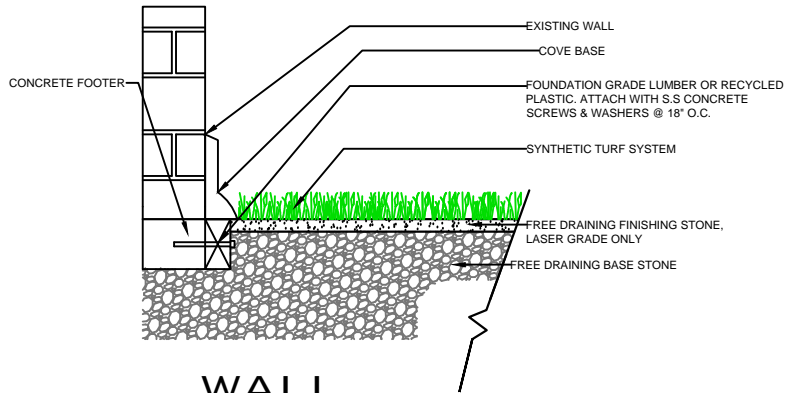

WALL

EQUIPMENT

NAILER BOARD

THRESHOLD

FAST GRASS
AT755E

SPORTURF

WWW.SPORTURF.COM
800-798-1056

NAILER BOARD

THRESHOLD

WALL

EQUIPMENT

**FAST GRASS
AT755E**

SPORTURF

WWW.SPORTURF.COM
800-798-1056