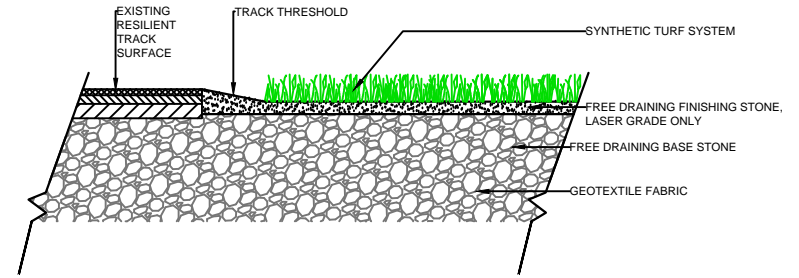

WALL

EQUIPMENT

NAILER BOARD

THRESHOLD

FAST GRASS
AT755E

SPORTURF

WWW.SPORTURF.COM
800-798-1056

NAILER BOARD

THRESHOLD

WALL

EQUIPMENT

**FAST GRASS
AT755E**

SPORTURF

WWW.SPORTURF.COM
800-798-1056