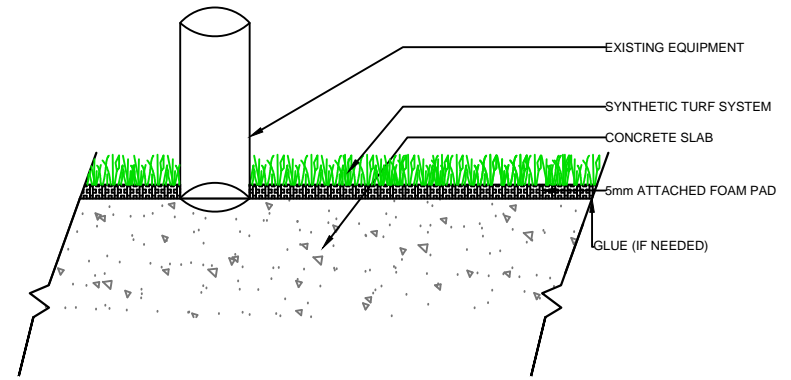

WALL

EQUIPMENT

NAILER BOARD

THRESHOLD

FAST GRASS
AT755

SPORTURF

WWW.SPORTURF.COM
800-798-1056

NAILER BOARD

THRESHOLD

WALL

EQUIPMENT

**FAST GRASS
AT755**

SPORTURF

WWW.SPORTURF.COM
800-798-1056