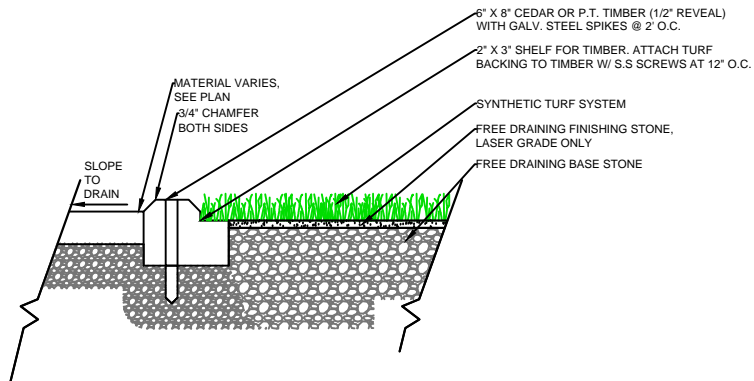

WALL

EQUIPMENT

NAILER
 BOARD

THRESHOLD

FAST GRASS
 AT755

SPORTURF

WWW.SPORTURF.COM
 800-798-1056

NAILER BOARD

THRESHOLD

WALL

EQUIPMENT

**FAST GRASS
AT755**

SPORTURF

WWW.SPORTURF.COM
800-798-1056