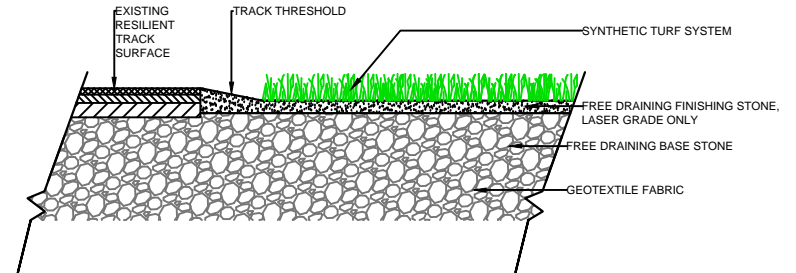

WALL

EQUIPMENT

NAILER
 BOARD

THRESHOLD

FAST GRASS
 AT755

SPORTURF

WWW.SPORTURF.COM
 800-798-1056

NAILER BOARD

THRESHOLD

WALL

EQUIPMENT

**FAST GRASS
AT755**

SPORTURF

WWW.SPORTURF.COM
800-798-1056