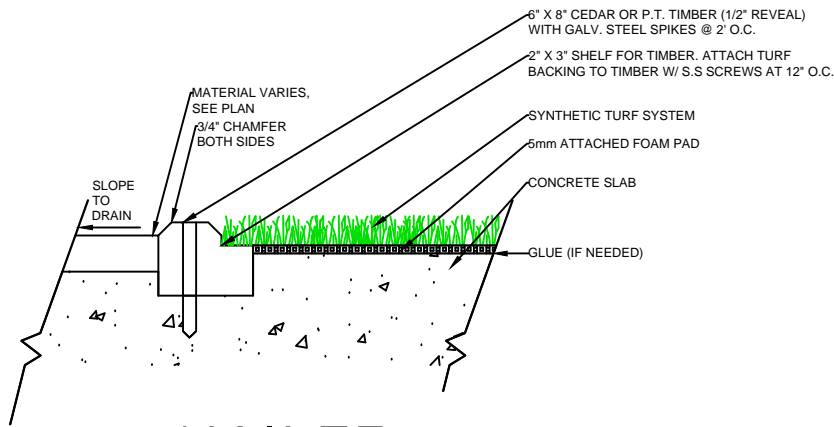

WALL

EQUIPMENT

NAILER BOARD

THRESHOLD

FAST GRASS
AT755

SPORTURF

WWW.SPORTURF.COM
800-798-1056

NAILER BOARD

THRESHOLD

WALL

EQUIPMENT

**FAST GRASS
AT755**

SPORTURF

WWW.SPORTURF.COM
800-798-1056