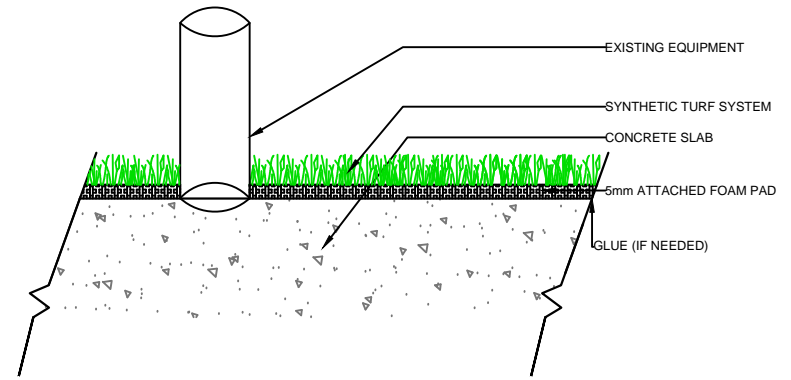

WALL

EQUIPMENT

NAILER
 BOARD

THRESHOLD

FAST GRASS
 AT755

SPORTURF

WWW.SPORTURF.COM
 800-798-1056

NAILER BOARD

THRESHOLD

WALL

EQUIPMENT

**FAST GRASS
AT755**

SPORTURF

WWW.SPORTURF.COM
800-798-1056