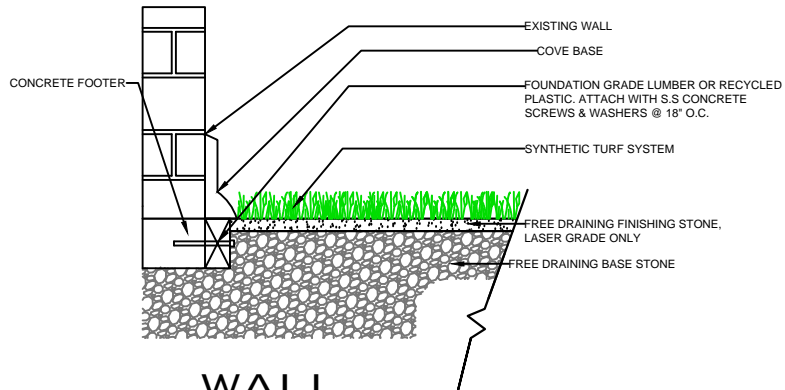

WALL

EQUIPMENT

NAILER
 BOARD

THRESHOLD

FAST GRASS
 AT755

SPORTURF

WWW.SPORTURF.COM
 800-798-1056

NAILER BOARD

THRESHOLD

WALL

EQUIPMENT

**FAST GRASS
AT755**

SPORTURF

WWW.SPORTURF.COM
800-798-1056