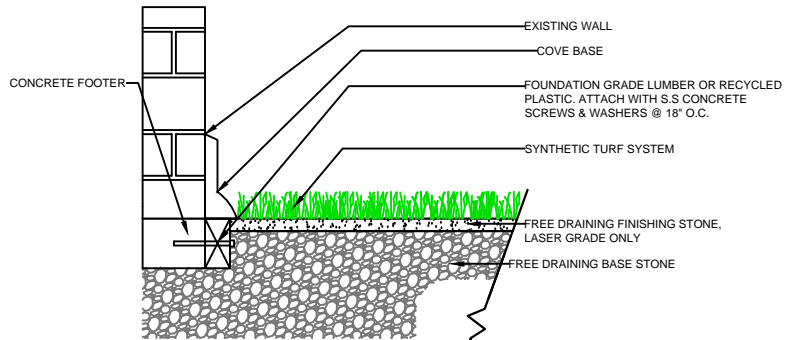

WALL

EQUIPMENT

NAILER BOARD

THRESHOLD

FAST GRASS
AT755

SPORTURF

WWW.SPORTURF.COM
800-798-1056

NAILER BOARD

THRESHOLD

WALL

EQUIPMENT

**FAST GRASS
AT755**

SPORTURF

WWW.SPORTURF.COM
800-798-1056