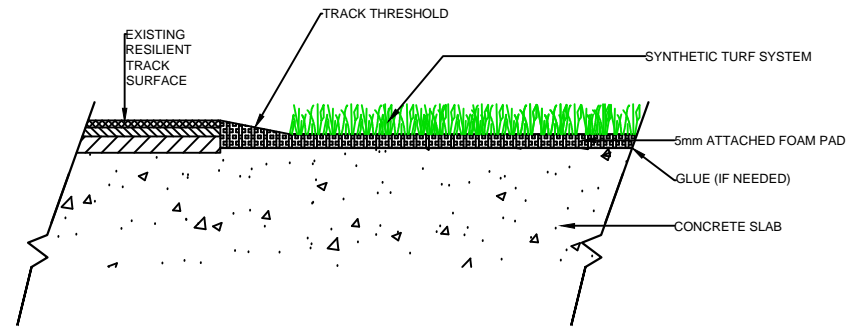

WALL

EQUIPMENT

NAILER BOARD

THRESHOLD

FAST GRASS
AT755

SPORTURF

WWW.SPORTURF.COM
800-798-1056

NAILER BOARD

THRESHOLD

WALL

EQUIPMENT

**FAST GRASS
AT755**

SPORTURF

WWW.SPORTURF.COM
800-798-1056