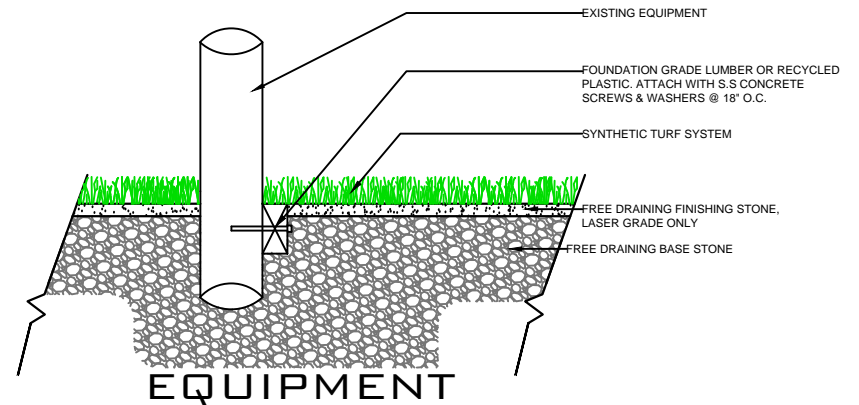

WALL

EQUIPMENT

NAILER
 BOARD

THRESHOLD

FAST GRASS
 AT755

SPORTURF

WWW.SPORTURF.COM
 800-798-1056

NAILER BOARD

THRESHOLD

WALL

EQUIPMENT

**FAST GRASS
AT755**

SPORTURF

WWW.SPORTURF.COM
800-798-1056