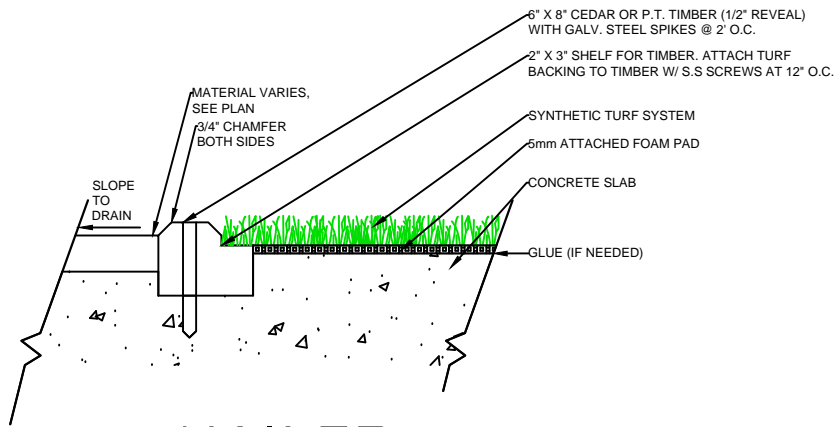

WALL

EQUIPMENT

NAILER
 BOARD

THRESHOLD

FAST GRASS
 AT755

SPORTURF

WWW.SPORTURF.COM
 800-798-1056

NAILER BOARD

THRESHOLD

WALL

EQUIPMENT

**FAST GRASS
AT755**

SPORTURF

WWW.SPORTURF.COM
800-798-1056