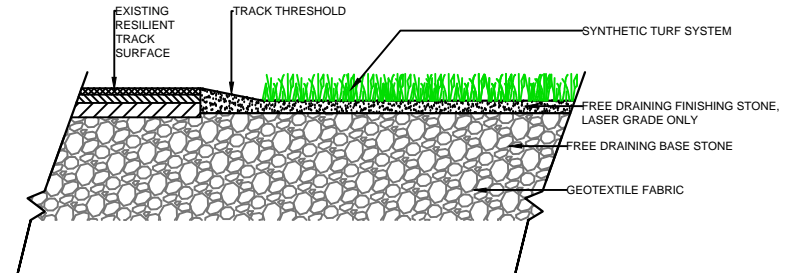

WALL

EQUIPMENT

NAILER BOARD

THRESHOLD

FAST GRASS
AT755

SPORTURF

WWW.SPORTURF.COM
800-798-1056

NAILER BOARD

THRESHOLD

WALL

EQUIPMENT

**FAST GRASS
AT755**

SPORTURF

WWW.SPORTURF.COM
800-798-1056