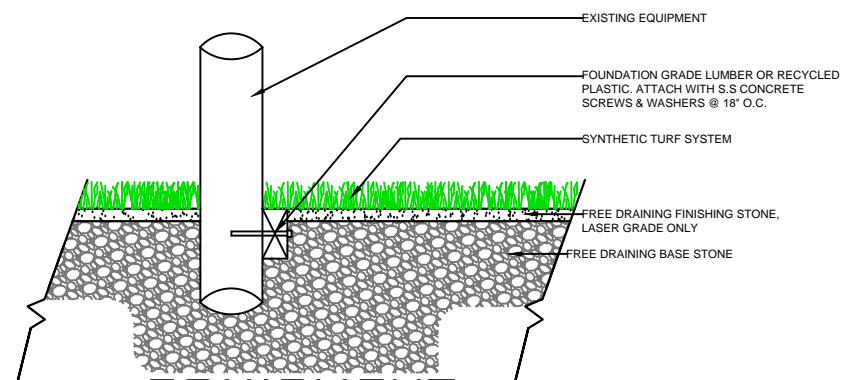

WALL

EQUIPMENT

NAILER BOARD

THRESHOLD

FAST GRASS
AT755

SPORTURF

WWW.SPORTURF.COM
800-798-1056

NAILER BOARD

THRESHOLD

WALL

EQUIPMENT

**FAST GRASS
AT755**

SPORTURF

WWW.SPORTURF.COM
800-798-1056