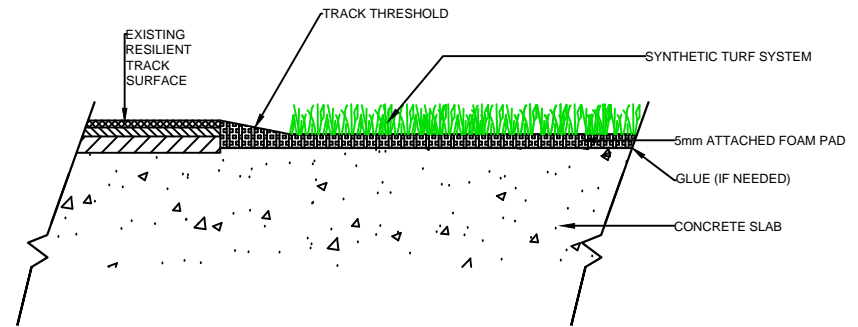

WALL

EQUIPMENT

NAILER
 BOARD

THRESHOLD

FAST GRASS
 AT755

SPORTURF

WWW.SPORTURF.COM
 800-798-1056

NAILER BOARD

THRESHOLD

WALL

EQUIPMENT

**FAST GRASS
AT755**

SPORTURF

WWW.SPORTURF.COM
800-798-1056