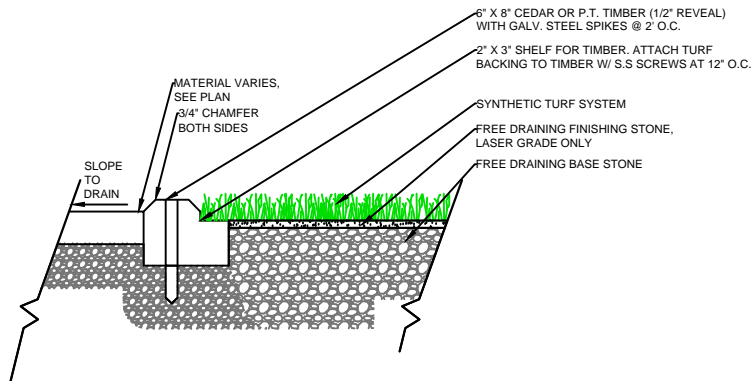

WALL

EQUIPMENT

NAILER BOARD

THRESHOLD

FAST GRASS
AT755

SPORTURF

WWW.SPORTURF.COM
800-798-1056

NAILER BOARD

THRESHOLD

WALL

EQUIPMENT

**FAST GRASS
AT755**

SPORTURF

WWW.SPORTURF.COM
800-798-1056