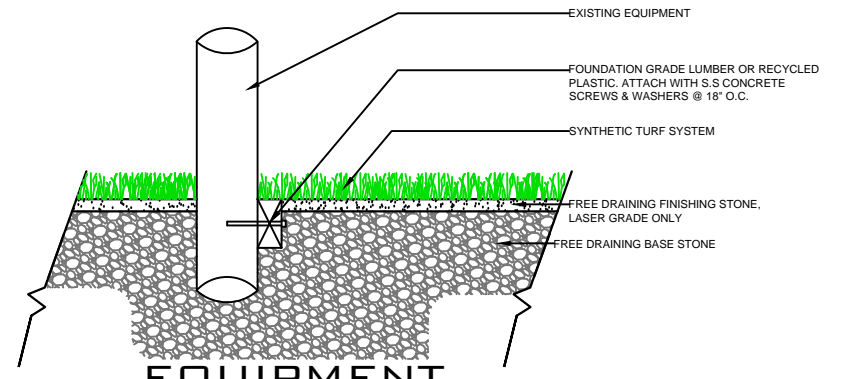

WALL

EQUIPMENT

NAILER BOARD

THRESHOLD

FAST GRASS
AT740

SPORTURF

WWW.SPORTURF.COM
800-798-1056

NAILER BOARD

THRESHOLD

WALL

EQUIPMENT

**FAST GRASS
 AT740**

SPORTURF

WWW.SPORTURF.COM
 800-798-1056