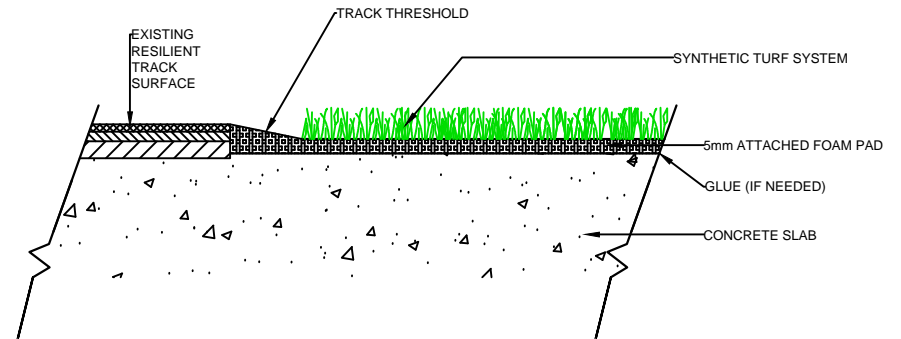

WALL

EQUIPMENT

NAILER BOARD

THRESHOLD

FAST GRASS
AT740

SPORTURF

WWW.SPORTURF.COM
800-798-1056

NAILER BOARD