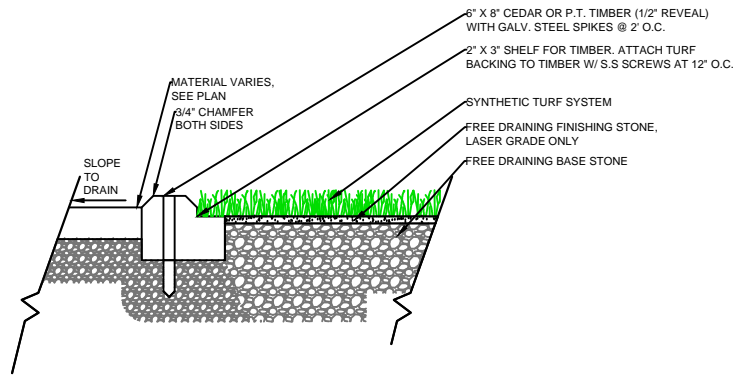

WALL

EQUIPMENT

NAILER BOARD

THRESHOLD

FAST GRASS
AT740

SPORTURF

WWW.SPORTURF.COM
800-798-1056

NAILER BOARD

THRESHOLD

WALL

EQUIPMENT

**FAST GRASS
 AT740**

SPORTURF

WWW.SPORTURF.COM
 800-798-1056