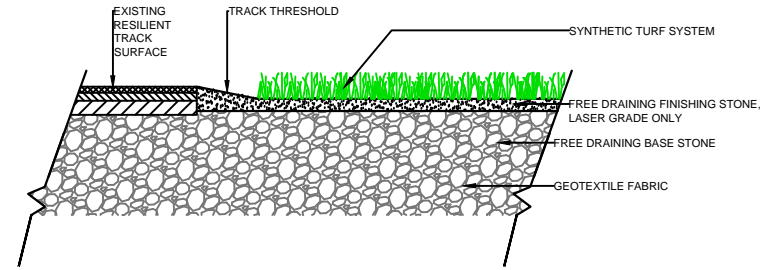

WALL

EQUIPMENT

NAILER BOARD

THRESHOLD

FAST GRASS
AT740

SPORTURF

WWW.SPORTURF.COM
800-798-1056

NAILER BOARD