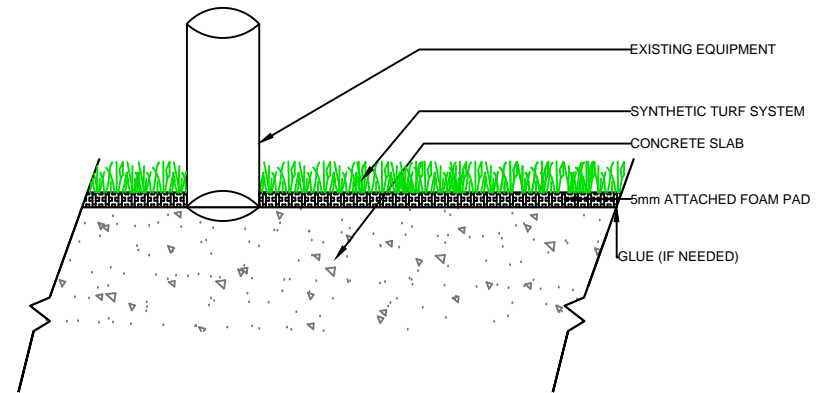

WALL

EQUIPMENT

NAILER BOARD

THRESHOLD

FAST GRASS
AT740

SPORTURF

WWW.SPORTURF.COM
800-798-1056

NAILER BOARD

THRESHOLD

WALL

EQUIPMENT

**FAST GRASS
 AT740**

SPORTURF

WWW.SPORTURF.COM
 800-798-1056