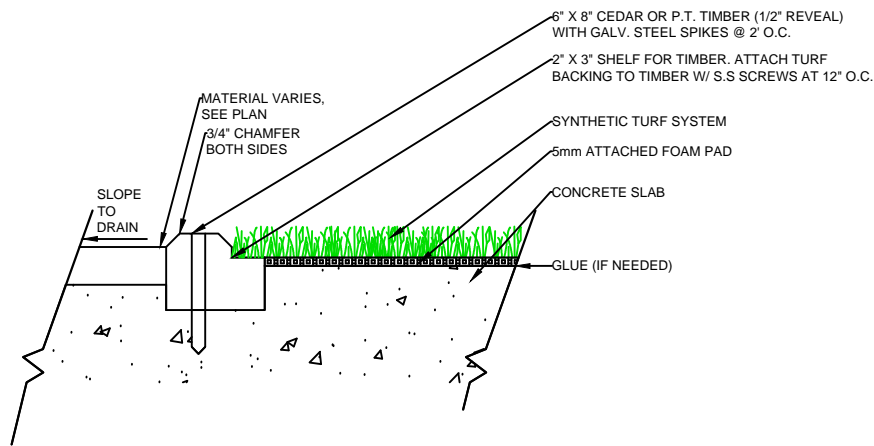

WALL

EQUIPMENT

NAILER BOARD

THRESHOLD

FAST GRASS
AT740

SPORTURF

WWW.SPORTURF.COM
800-798-1056

NAILER BOARD

THRESHOLD

WALL

EQUIPMENT

**FAST GRASS
 AT740**

SPORTURF

WWW.SPORTURF.COM
 800-798-1056