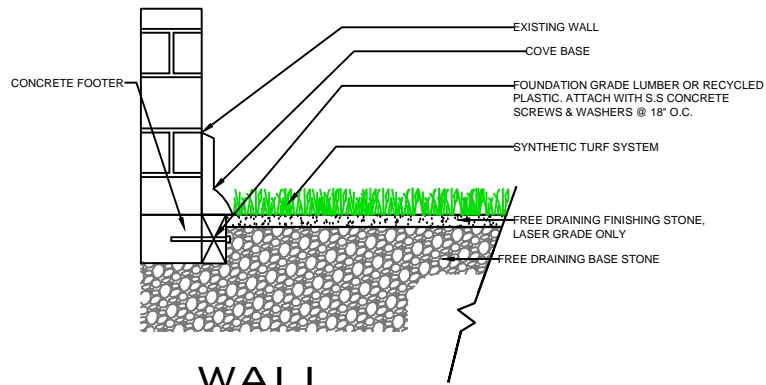

WALL

EQUIPMENT

NAILER BOARD

THRESHOLD

FAST GRASS
AT740

SPORTURF

WWW.SPORTURF.COM
800-798-1056

NAILER BOARD

THRESHOLD

WALL

EQUIPMENT

**FAST GRASS
 AT740**

SPORTURF

WWW.SPORTURF.COM
 800-798-1056