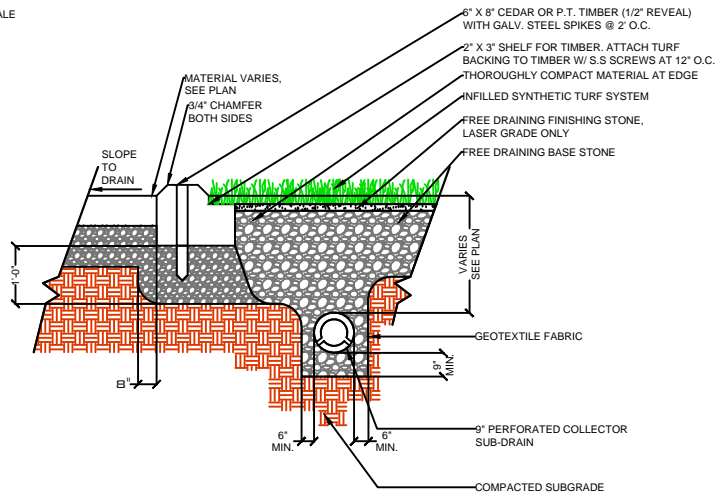

DRAWING NOT TO SCALE

**NAILER BOARD**

**CURB**

**WALL**

**EQUIPMENT**

**TRUE GRASS**  
407-45

**SPORTURF**

WWW.SPORTURF.COM  
800-798-1056