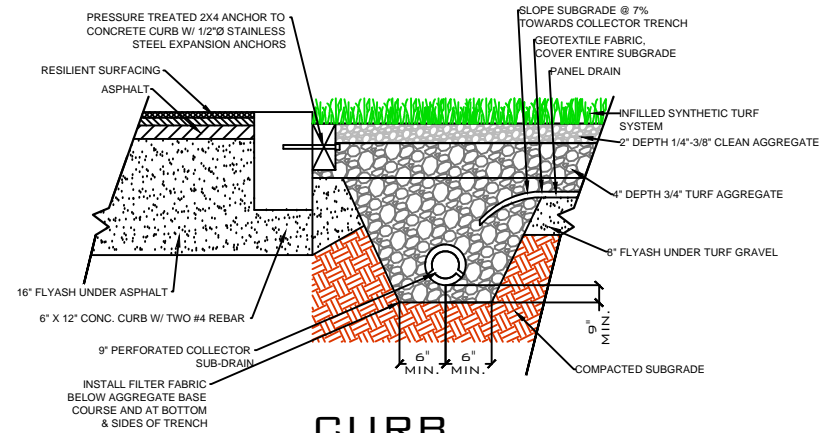

DRAWING NOT TO SCALE

NAILER BOARD

CURB

WALL

EQUIPMENT

**TRUE GRASS
407-40**

SPORTURF

WWW.SPORTURF.COM
800-798-1056