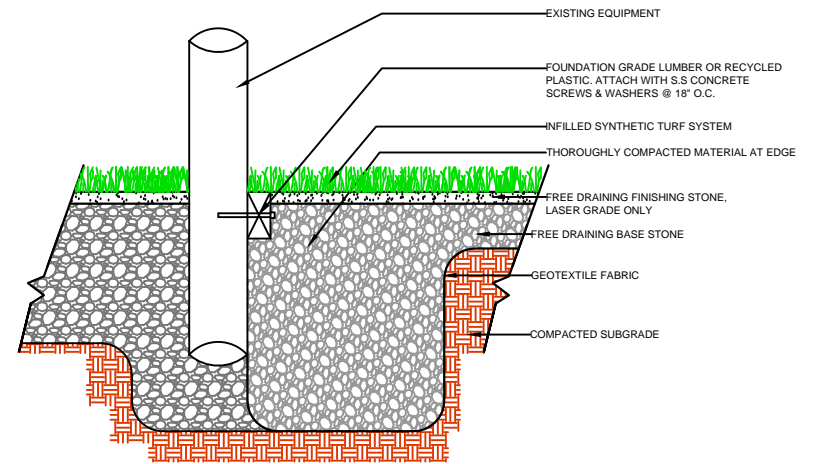

DRAWING NOT TO SCALE

NAILER BOARD

CURB

WALL

EQUIPMENT

**TRUE GRASS
407-40**

SPORTURF

WWW.SPORTURF.COM
800-798-1056