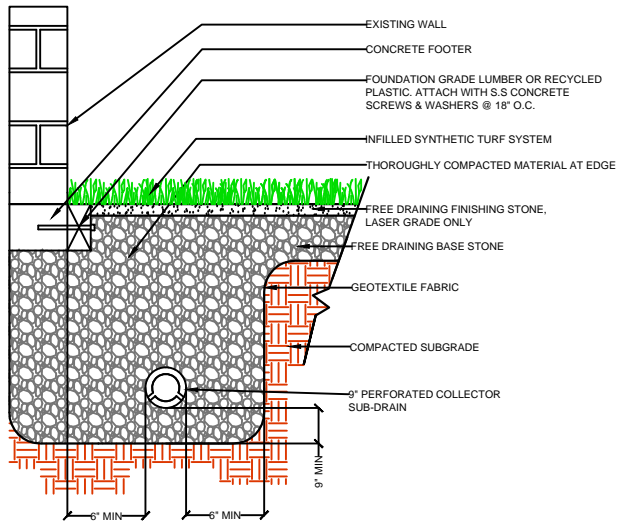

DRAWING NOT TO SCALE

NAILER BOARD

CURB

WALL

EQUIPMENT

**TRUE GRASS
407-40**

SPORTURF

WWW.SPORTURF.COM
800-798-1056