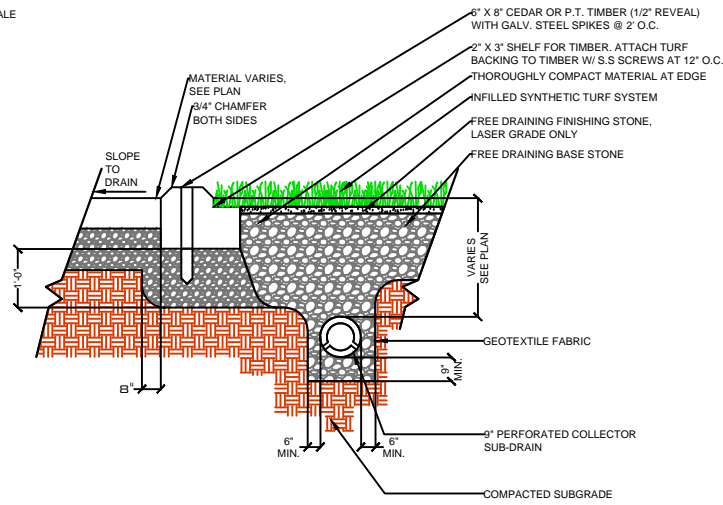

DRAWING NOT TO SCALE

NAILER BOARD

CURB

WALL

EQUIPMENT

**TRUE GRASS
407-40**

SPORTURF

WWW.SPORTURF.COM
800-798-1056