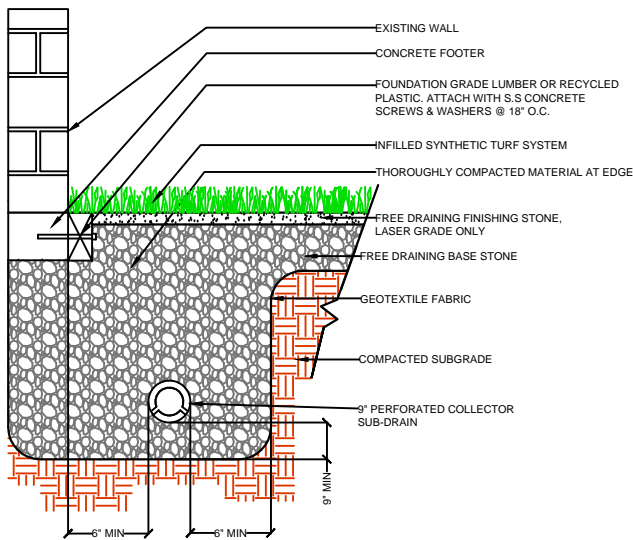

DRAWING NOT TO SCALE

NAILER BOARD

CURB

WALL

EQUIPMENT

**POWERHOUSE
2C-52H**

SPORTURF

WWW.SPORTURF.COM
800-798-1056