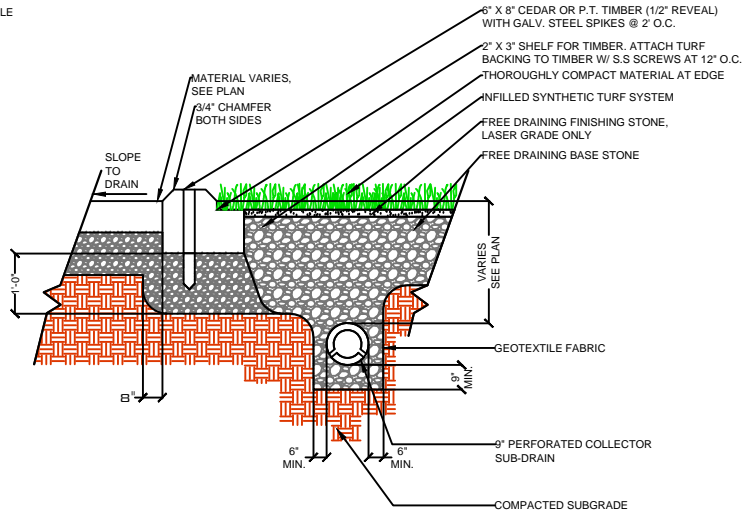

DRAWING NOT TO SCALE

NAILER BOARD

CURB

WALL

EQUIPMENT

**POWERHOUSE
2C-52H**

SPORTURF

WWW.SPORTURF.COM
800-798-1056