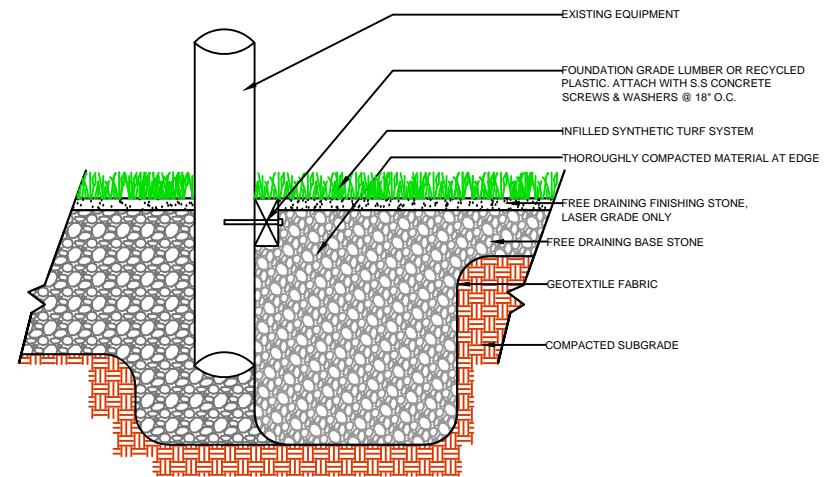

DRAWING NOT TO SCALE

NAILER BOARD

CURB

WALL

EQUIPMENT

**POWERHOUSE
2C-52H**

SPORTURF

WWW.SPORTURF.COM
800-798-1056