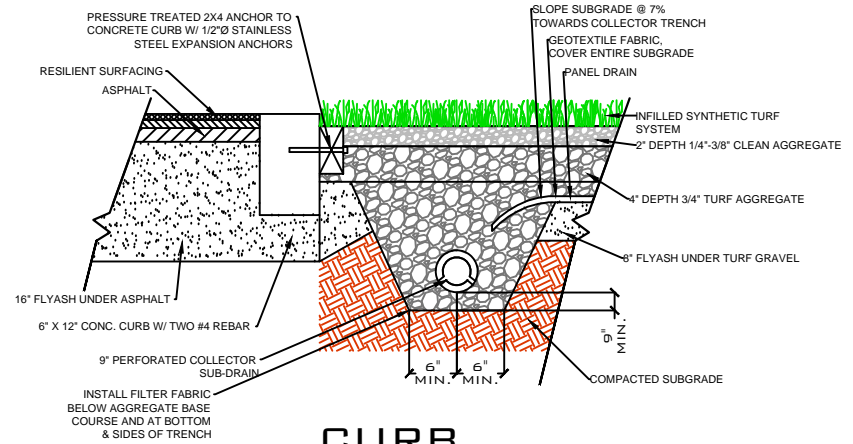

DRAWING NOT TO SCALE

NAILER BOARD

CURB

WALL

EQUIPMENT

**POWERHOUSE
2C-52H**

SPORTURF

WWW.SPORTURF.COM
800-798-1056