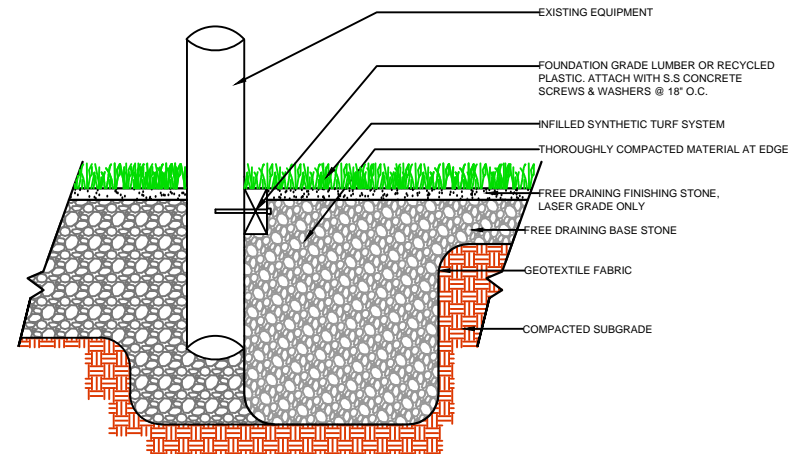

DRAWING NOT TO SCALE

NAILER BOARD

CURB

WALL

EQUIPMENT

**POWERHOUSE
2C-46Q**

SPORTURF

WWW.SPORTURF.COM
800-798-1056