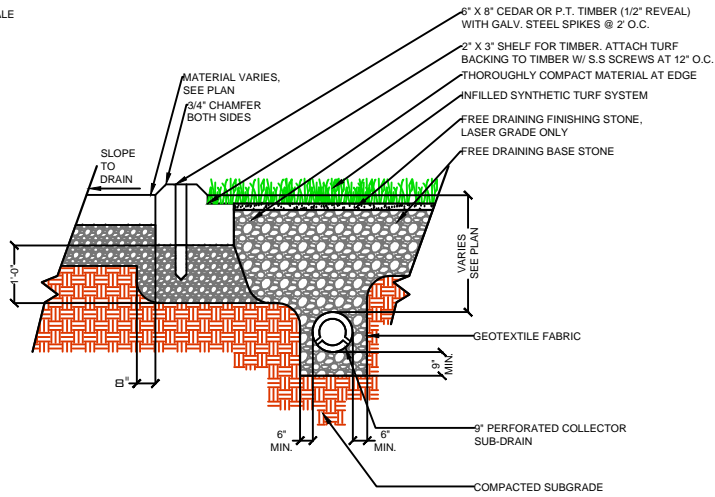

DRAWING NOT TO SCALE

NAILER BOARD

CURB

WALL

EQUIPMENT

**POWERHOUSE
2C-46Q**

SPORTURF

WWW.SPORTURF.COM
800-798-1056