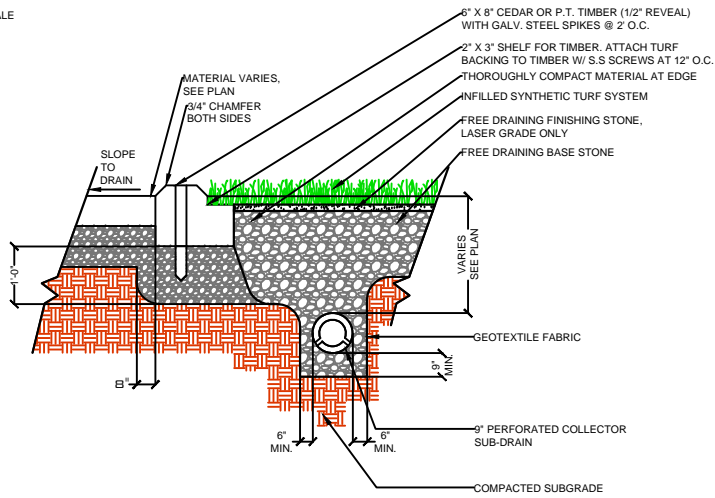

DRAWING NOT TO SCALE

NAILER BOARD

CURB

WALL

EQUIPMENT

**POWERHOUSE
2C-46Q**

SPORTURF

WWW.SPORTURF.COM
800-798-1056