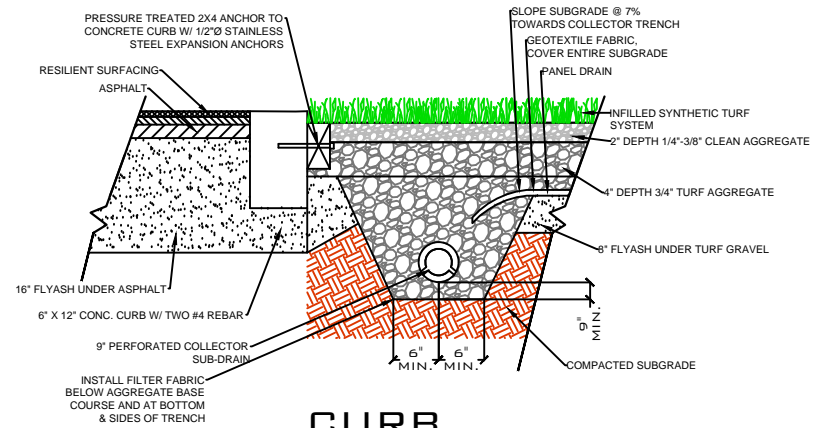

DRAWING NOT TO SCALE

NAILER BOARD

CURB

WALL

EQUIPMENT

**POWERHOUSE
2C-46Q**

SPORTURF

WWW.SPORTURF.COM
800-798-1056