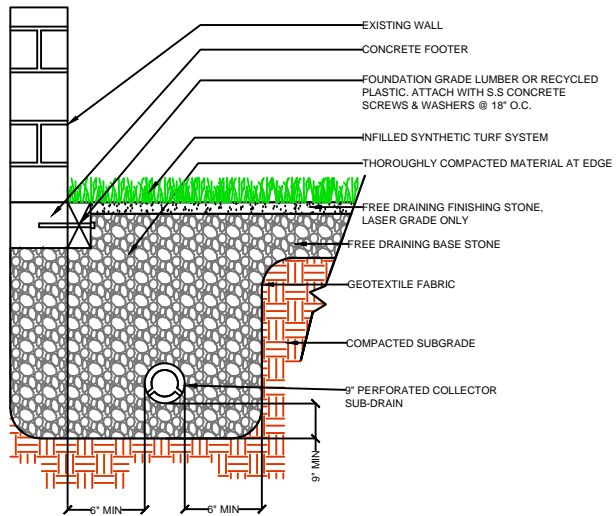

DRAWING NOT TO SCALE

NAILER BOARD

CURB

WALL

EQUIPMENT

**POWERHOUSE
2C-46Q**

SPORTURF

WWW.SPORTURF.COM
800-798-1056