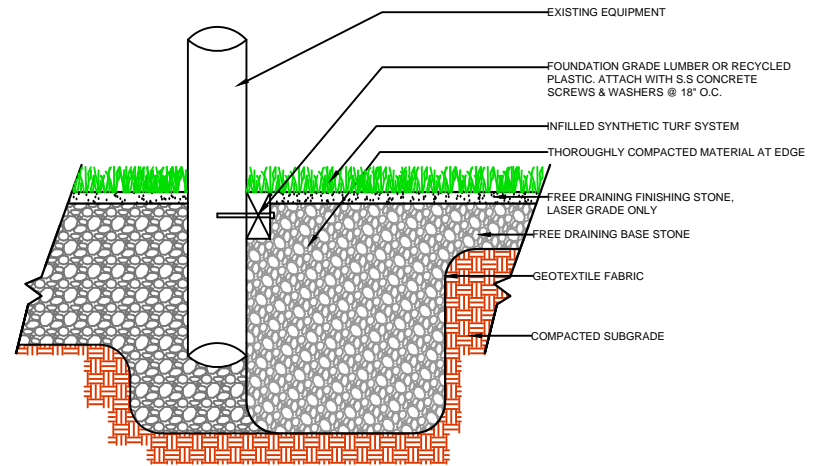

DRAWING NOT TO SCALE

NAILER BOARD

CURB

WALL

EQUIPMENT

**POWERHOUSE
2C-40Z**

SPORTURF
WWW.SPORTURF.COM
800-798-1056