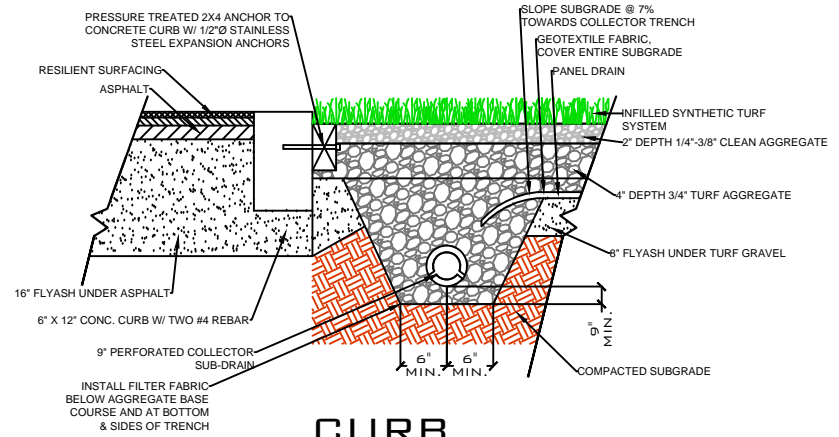

DRAWING NOT TO SCALE

NAILER BOARD

CURB

WALL

EQUIPMENT

**POWERHOUSE
2C-40Z**

SPORTURF
WWW.SPORTURF.COM
800-798-1056