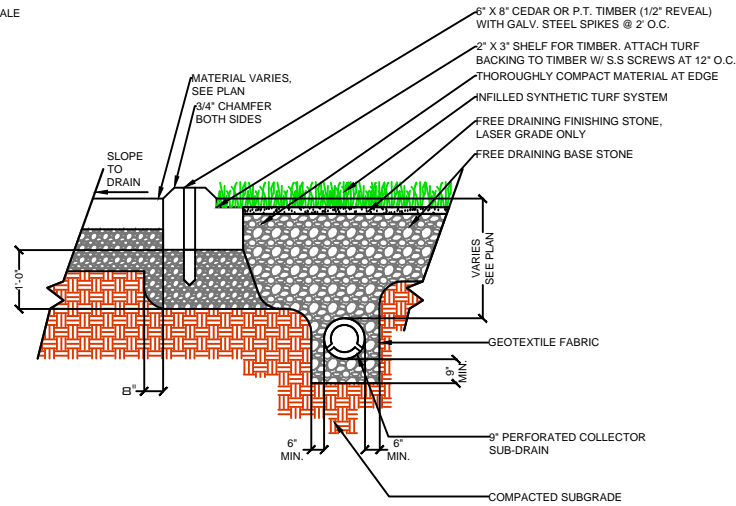

DRAWING NOT TO SCALE

NAILER BOARD

CURB

WALL

EQUIPMENT

**POWERHOUSE
2C-40Z**

SPORTURF
WWW.SPORTURF.COM
800-798-1056