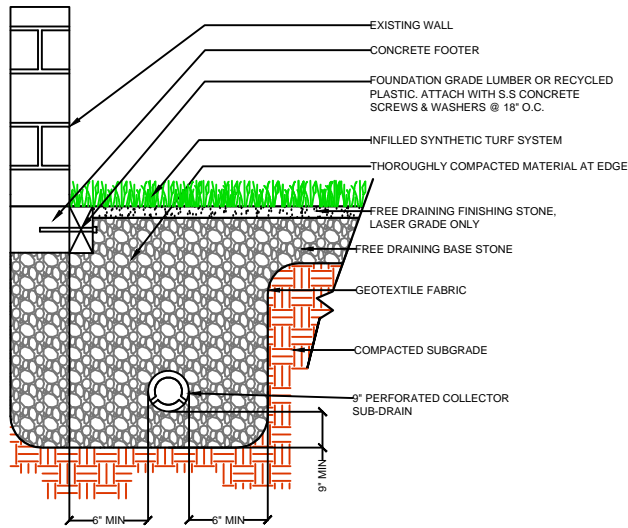

DRAWING NOT TO SCALE

NAILER BOARD

CURB

WALL

EQUIPMENT

**POWERHOUSE
2C-40Z**

SPORTURF
WWW.SPORTURF.COM
800-798-1056