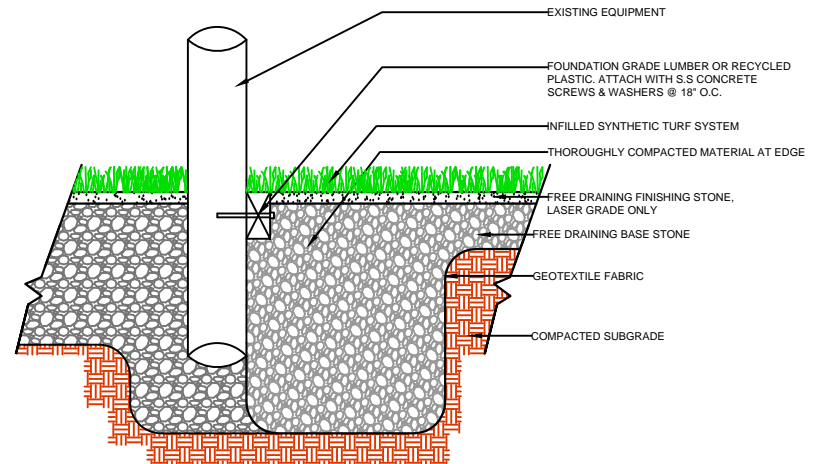

DRAWING NOT TO SCALE

NAILER BOARD

CURB

WALL

EQUIPMENT

**POWERHOUSE
2C-40Z**

SPORTURF
WWW.SPORTURF.COM
800-798-1056