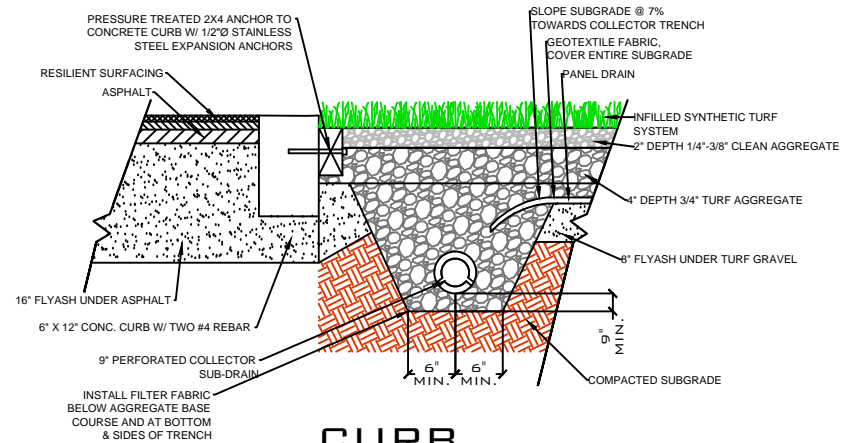

DRAWING NOT TO SCALE

NAILER BOARD

CURB

WALL

EQUIPMENT

MONOSPORT
411-45

SPORTURF
WWW.SPORTURF.COM
800-798-1056