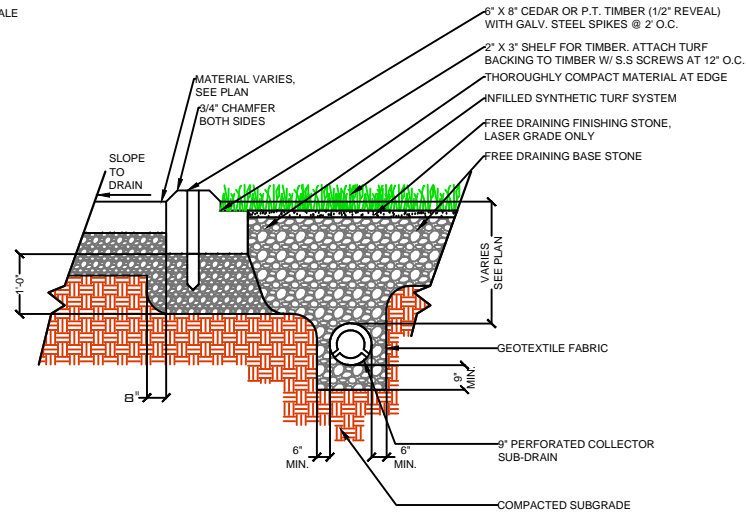

DRAWING NOT TO SCALE

NAILER BOARD

CURB

WALL

EQUIPMENT

MONOSPORT
411-45

SPORTURF
WWW.SPORTURF.COM
800-798-1056