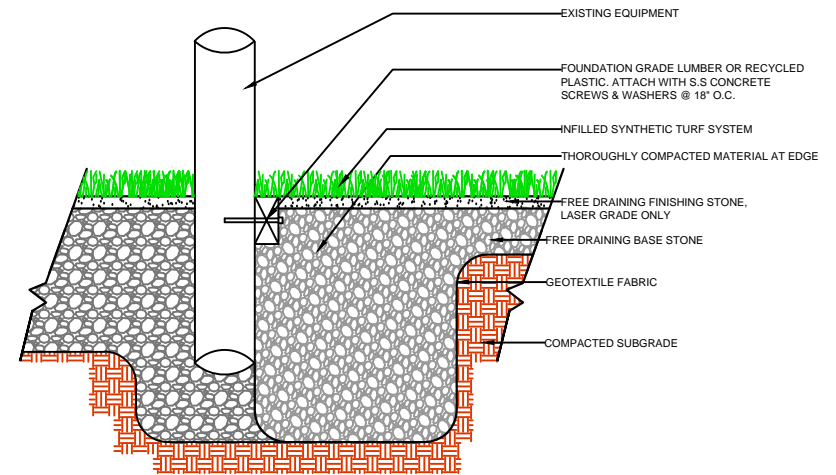

DRAWING NOT TO SCALE

NAILER BOARD

CURB

WALL

EQUIPMENT

MONOSPORT
411-45

SPORTURF
WWW.SPORTURF.COM
800-798-1056