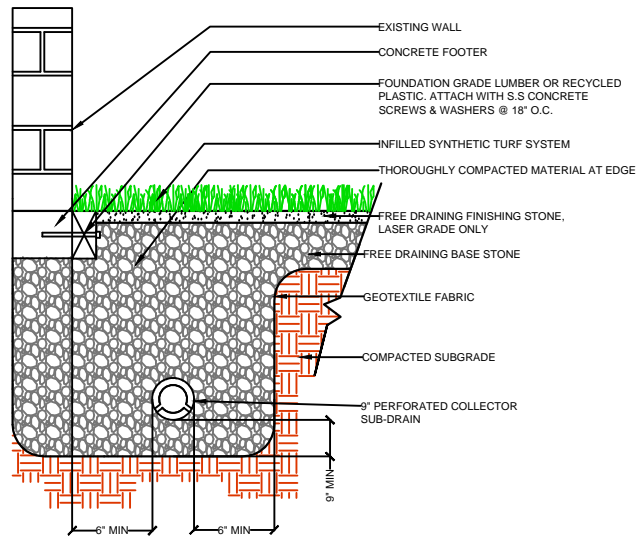

DRAWING NOT TO SCALE

NAILER BOARD

CURB

WALL

EQUIPMENT

MONOSPORT
411-45

SPORTURF
WWW.SPORTURF.COM
800-798-1056