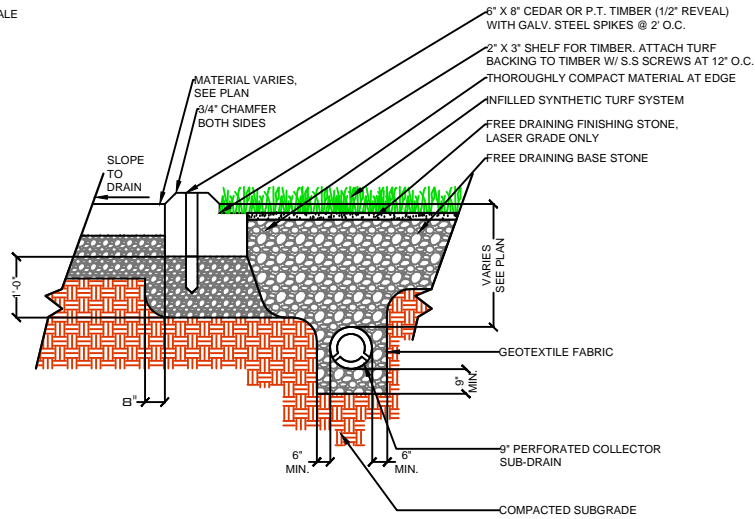

DRAWING NOT TO SCALE

**NAILER BOARD**

**CURB**

**WALL**

**EQUIPMENT**

**GAMECHANGER  
3C-40Z**

**SPORTURF**

WWW.SPORTURF.COM  
800-798-1056